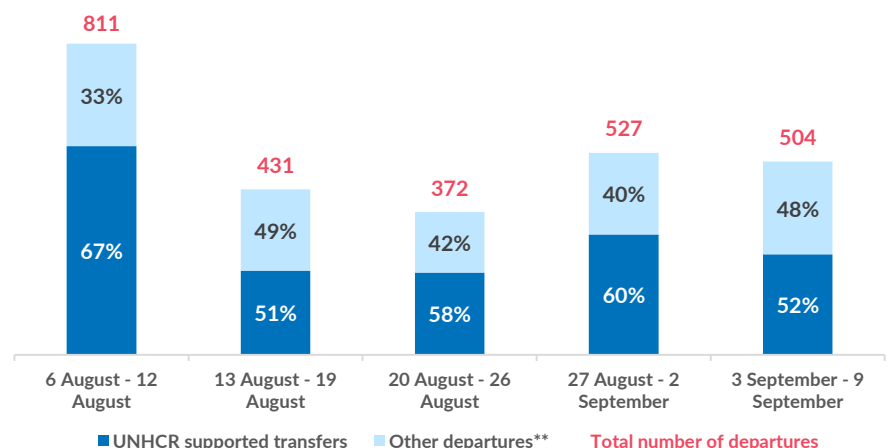

Some 46% are men between 18 and 39 years old.

## Demographics

## Entry Points by Sea

This week, 871 people reached the Aegean islands, the majority of whom arrived to Lesbos. The average daily arrivals on all islands was 124.

## Departures to the mainland

This week, 504 asylum-seekers departed, once authorized by the authorities, from the Aegean islands to the mainland. Of those, 262 (52%) were transferred - with the support of UNHCR - to State-run sites and UNHCR's accommodation in apartments on the mainland.