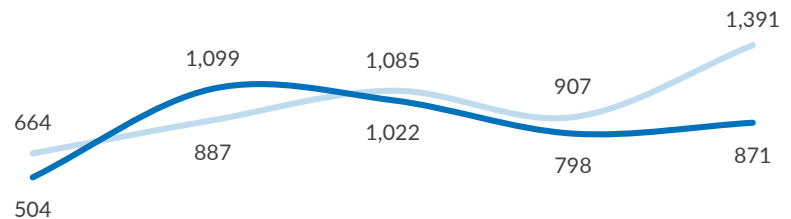

# Aegean Islands Weekly Snapshot

## Arrivals

This week, 871 people arrived on the Aegean islands, an increase from last week's 798 arrivals but a decrease from last year's 1,391 arrivals during the same period.

The average daily arrivals this week equalled 124, compared to 114 in the previous week.

## Population on the Islands

Over 17,500 refugees and migrants reside on the Aegean islands. In line with the trend of arrivals, the majority of the population on the Aegean islands are from Syria (23%), Iraq (23%) and Afghanistan (20%).

Women account for 22% of the population and children for 28% of whom nearly 7 out of 10 are younger than 12 years old.

Approximately 16% of the children are unaccompanied or separated, mainly Syrian and Afghan.