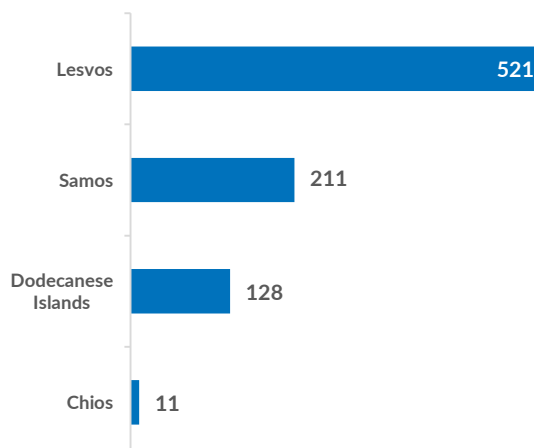

Entry Points by Sea

This week, 871 people reached the Aegean islands, the majority of whom arrived to Lesbos. The average daily arrivals on all islands was 124.