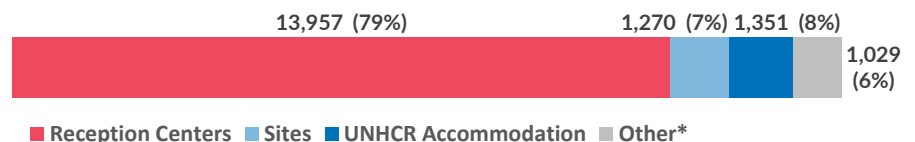

Demographics