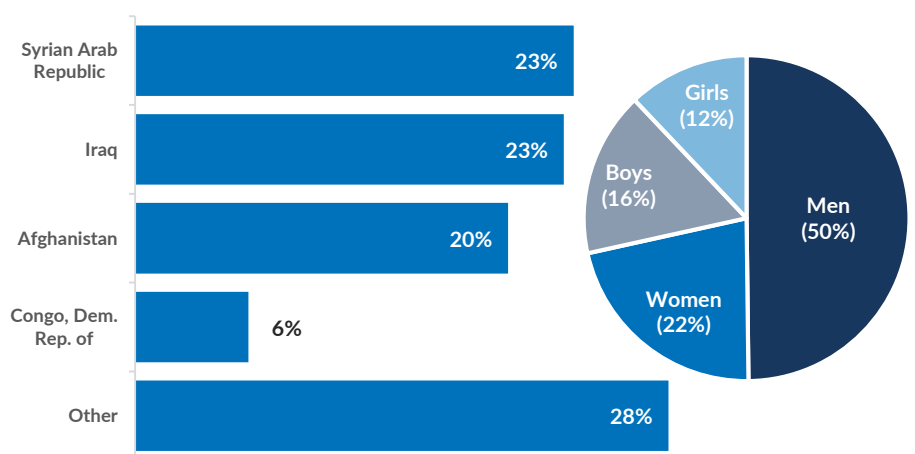

Demographics