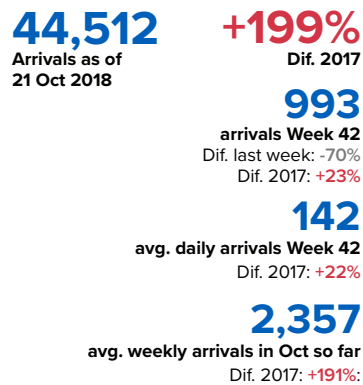

SPAIN Weekly snapshot - Week 42 (15 - 21 Oct 2018)

The charts below are based on figures from the Ministry of Interior and UNHCR estimates. All figures are provisional and subject to change

Sea and land arrivals in week 42 ¹

The boundaries and names shown and the designations used on this map do not imply official endorsement or acceptance by the United Nations

Total Sea and Land ¹

Sea ¹

Land (Ceuta & Melilla) ¹

Sea and land arrivals during the last five weeks ²