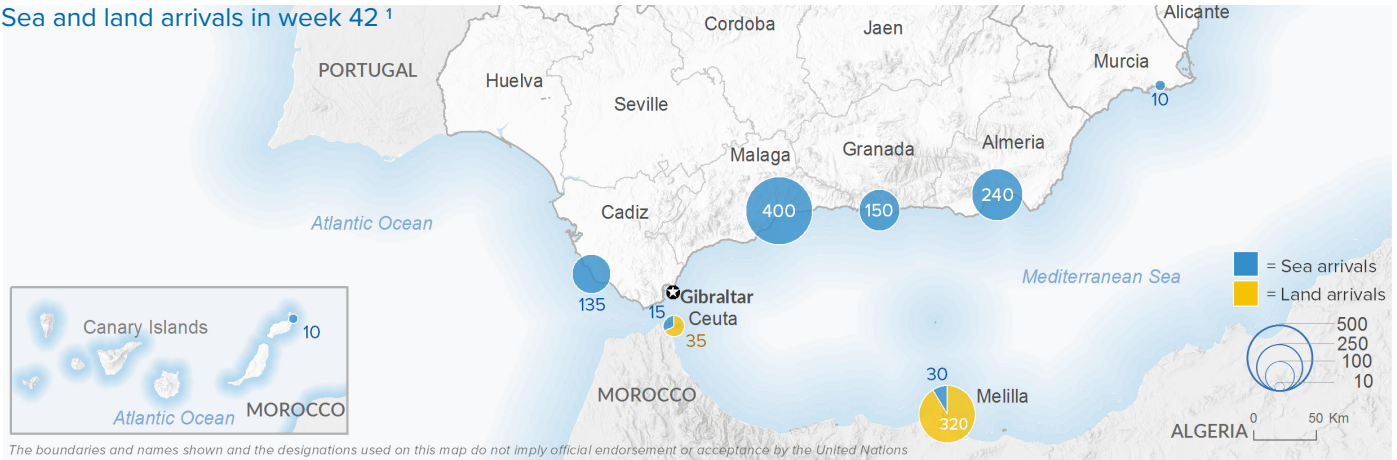

SPAIN Weekly snapshot - Week 42 (15 - 21 Oct 2018)

The charts below are based on figures from the Ministry of Interior and UNHCR estimates. All figures are provisional and subject to change

Sea and land arrivals in week 42 ¹

The boundaries and names shown and the designations used on this map do not imply official endorsement or acceptance by the United Nations

Total Sea and Land ¹

Sea ¹

Land (Ceuta & Melilla) ¹

Sea and land arrivals during the last five weeks ²