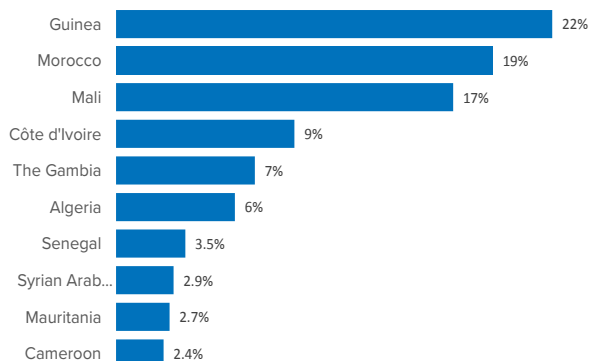

SPAIN Weekly snapshot - Week 42 (15 - 21 Oct 2018)

The charts below are based on figures from the Ministry of Interior and UNHCR estimates. All figures are provisional and subject to change

Sea and land arrivals in week 42 ¹

The boundaries and names shown and the designations used on this map do not imply official endorsement or acceptance by the United Nations

Total Sea and Land ¹

Sea ¹

Land (Ceuta & Melilla) ¹

Sea and land arrivals during the last five weeks ²

Arrivals per month ²

Most common nationalities, Jan-Sep 2018 ²

Demographic breakdown, Jan-Aug 2018 ²