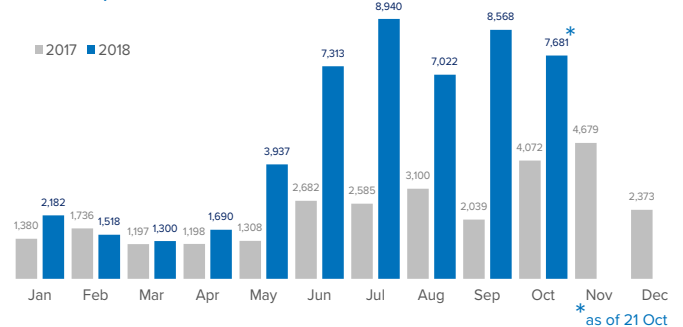

SPAIN Weekly snapshot - Week 42 (15 - 21 Oct 2018)

The charts below are based on figures from the Ministry of Interior and UNHCR estimates. All figures are provisional and subject to change

Sea and land arrivals in week 42 ¹

The boundaries and names shown and the designations used on this map do not imply official endorsement or acceptance by the United Nations

Total Sea and Land ¹

Sea ¹

Land (Ceuta & Melilla) ¹

Sea and land arrivals during the last five weeks ²

Arrivals per month ²

Most common nationalities, Jan-Sep 2018 ²

Demographic breakdown, Jan-Aug 2018 ²