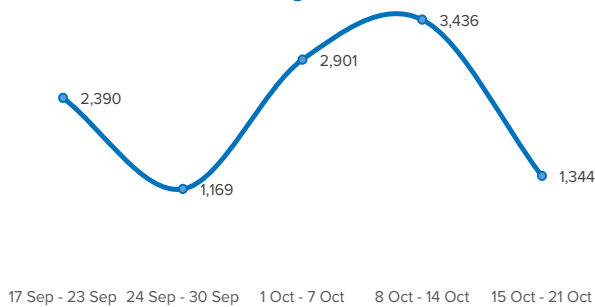

SPAIN Weekly snapshot - Week 42 (15 - 21 Oct 2018)

The charts below are based on figures from the Ministry of Interior and UNHCR estimates. All figures are provisional and subject to change

Sea and land arrivals in week 42 ¹

The boundaries and names shown and the designations used on this map do not imply official endorsement or acceptance by the United Nations

Total Sea and Land ¹

Sea ¹

Land (Ceuta & Melilla) ¹

Sea and land arrivals during the last five weeks ²

Arrivals per month ²

Most common nationalities, Jan-Sep 2018 ²

Demographic breakdown, Jan-Aug 2018 ²