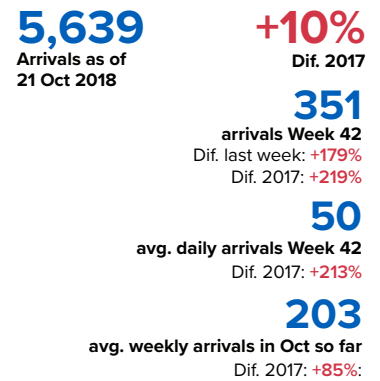

SPAIN Weekly snapshot - Week 42 (15 - 21 Oct 2018)

The charts below are based on figures from the Ministry of Interior and UNHCR estimates. All figures are provisional and subject to change

Sea and land arrivals in week 42 ¹

The boundaries and names shown and the designations used on this map do not imply official endorsement or acceptance by the United Nations

Total Sea and Land ¹

Sea ¹

Land (Ceuta & Melilla) ¹

Sea and land arrivals during the last five weeks ²

Arrivals per month ²

Most common nationalities, Jan-Sep 2018 ²

Demographic breakdown, Jan-Aug 2018 ²