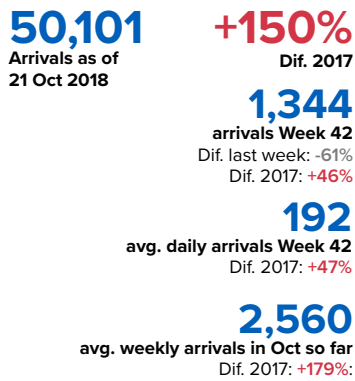

SPAIN Weekly snapshot - Week 42 (15 - 21 Oct 2018)

The charts below are based on figures from the Ministry of Interior and UNHCR estimates. All figures are provisional and subject to change

Sea and land arrivals in week 42 ¹

The boundaries and names shown and the designations used on this map do not imply official endorsement or acceptance by the United Nations

Total Sea and Land ¹

Sea ¹

Land (Ceuta & Melilla) ¹

Sea and land arrivals during the last five weeks ²

Arrivals per month ²

Most common nationalities, Jan-Sep 2018 ²

Demographic breakdown, Jan-Aug 2018 ²