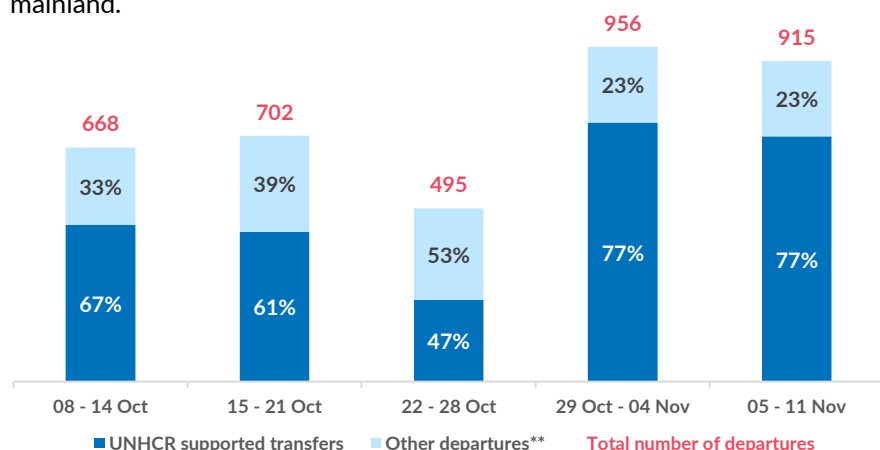

Aegean Islands Weekly Snapshot

Arrivals

This week, 571 people arrived on the Aegean islands, a decrease from last week's 1,064 arrivals and from last year's 952 arrivals during the same period.

The average daily arrivals this week equalled 82, compared to 152 in the previous week.

Population on the Islands

Nearly 17,700 refugees and migrants reside on the Aegean islands. The majority of the population on the Aegean islands are from Afghanistan (31%), Iraq (20%) and Syria (14%).

Women account for 21% of the population and children for 29% of whom nearly 7 out of 10 are younger than 12 years old.

Approximately 19% of the children are unaccompanied or separated, mainly Afghan and Syrian.

Some 44% are men between 18 and 39 years old.

Demographics

Entry Points by Sea

This week, 571 people reached the Aegean islands, the majority of whom arrived to Samos. The average daily arrivals on all islands was 82.

Departures to the mainland

This week, 915 asylum-seekers departed, once authorized by the authorities, from the Aegean islands to the mainland. Of those, 700 (77%) were transferred – with the support of UNHCR – to open reception facilities/sites and UNHCR's accommodation in apartments on the mainland.