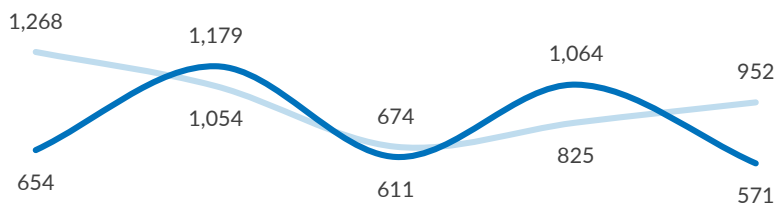

Aegean Islands Weekly Snapshot

Arrivals

This week, 571 people arrived on the Aegean islands, a decrease from last week's 1,064 arrivals and from last year's 952 arrivals during the same period.

The average daily arrivals this week equalled 82, compared to 152 in the previous week.

Population on the Islands

Nearly 17,700 refugees and migrants reside on the Aegean islands. The majority of the population on the Aegean islands are from Afghanistan (31%), Iraq (20%) and Syria (14%).

Women account for 21% of the population and children for 29% of whom nearly 7 out of 10 are younger than 12 years old.

Approximately 19% of the children are unaccompanied or separated, mainly Afghan and Syrian.

Some 44% are men between 18 and 39 years old.

Demographics

Entry Points by Sea

This week, 571 people reached the Aegean islands, the majority of whom arrived to Samos. The average daily arrivals on all islands was 82.

Departures to the mainland

This week, 915 asylum-seekers departed, once authorized by the authorities, from the Aegean islands to the mainland. Of those, 700 (77%) were transferred – with the support of UNHCR – to open reception facilities/sites and UNHCR's accommodation in apartments on the mainland.