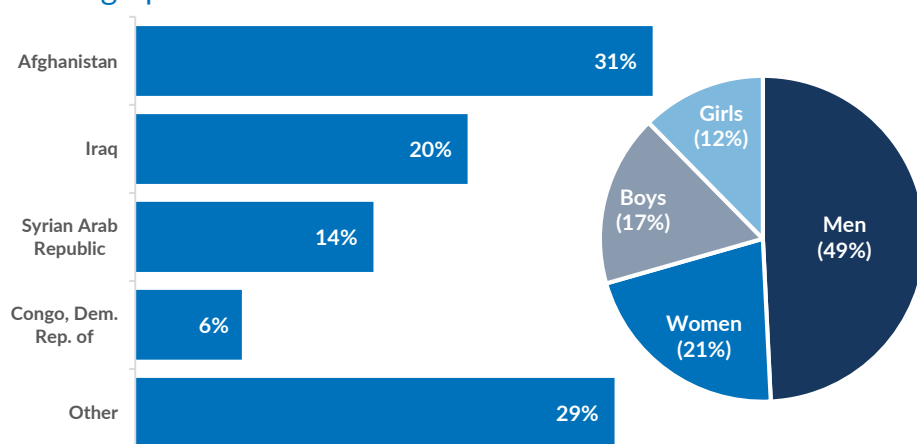

Aegean Islands Weekly Snapshot

Arrivals

This week, 571 people arrived on the Aegean islands, a decrease from last week's 1,064 arrivals and from last year's 952 arrivals during the same period.

The average daily arrivals this week equalled 82, compared to 152 in the previous week.

Population on the Islands

Nearly 17,700 refugees and migrants reside on the Aegean islands. The majority of the population on the Aegean islands are from Afghanistan (31%), Iraq (20%) and Syria (14%).

Women account for 21% of the population and children for 29% of whom nearly 7 out of 10 are younger than 12 years old.

Approximately 19% of the children are unaccompanied or separated, mainly Afghan and Syrian.

Some 44% are men between 18 and 39 years old.

Demographics

Entry Points by Sea

This week, 571 people reached the Aegean islands, the majority of whom arrived to Samos. The average daily arrivals on all islands was 82.

Departures to the mainland

This week, 915 asylum-seekers departed, once authorized by the authorities, from the Aegean islands to the mainland. Of those, 700 (77%) were transferred – with the support of UNHCR – to open reception facilities/sites and UNHCR's accommodation in apartments on the mainland.