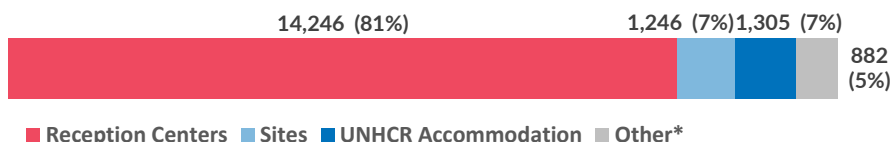

Population on the Islands

Nearly 17,700 refugees and migrants reside on the Aegean islands. The majority of the population on the Aegean islands are from Afghanistan (31%), Iraq (20%) and Syria (14%).

Women account for 21% of the population and children for 29% of whom nearly 7 out of 10 are younger than 12 years old.

Approximately 19% of the children are unaccompanied or separated, mainly Afghan and Syrian.

Some 44% are men between 18 and 39 years old.

Demographics

Entry Points by Sea

This week, 571 people reached the Aegean islands, the majority of whom arrived to Samos. The average daily arrivals on all islands was 82.