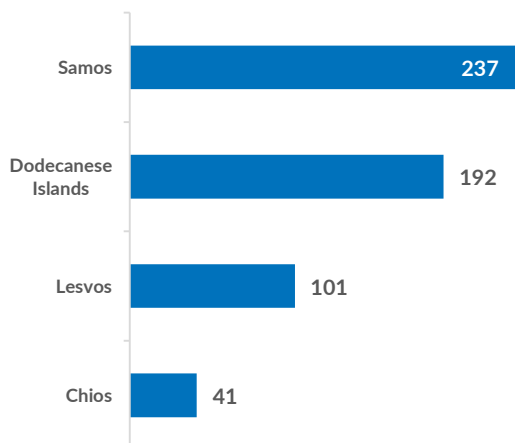

Aegean Islands Weekly Snapshot

Arrivals

This week, 571 people arrived on the Aegean islands, a decrease from last week's 1,064 arrivals and from last year's 952 arrivals during the same period.

The average daily arrivals this week equalled 82, compared to 152 in the previous week.

Population on the Islands

Nearly 17,700 refugees and migrants reside on the Aegean islands. The majority of the population on the Aegean islands are from Afghanistan (31%), Iraq (20%) and Syria (14%).

Women account for 21% of the population and children for 29% of whom nearly 7 out of 10 are younger than 12 years old.

Approximately 19% of the children are unaccompanied or separated, mainly Afghan and Syrian.

Some 44% are men between 18 and 39 years old.

Demographics

Entry Points by Sea

This week, 571 people reached the Aegean islands, the majority of whom arrived to Samos. The average daily arrivals on all islands was 82.

Departures to the mainland

This week, 915 asylum-seekers departed, once authorized by the authorities, from the Aegean islands to the mainland. Of those, 700 (77%) were transferred – with the support of UNHCR – to open reception facilities/sites and UNHCR's accommodation in apartments on the mainland.