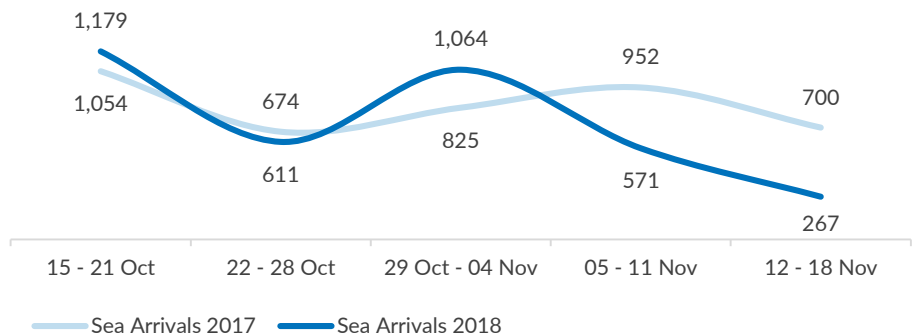

Aegean Islands Weekly Snapshot

Arrivals

This week, 267 people arrived on the Aegean islands, a decrease from last week's 571 arrivals and from last year's 700 arrivals during the same period.

The average daily arrivals this week equalled 38, compared to 82 in the previous week.

Population on the Islands

Over 16,700 refugees and migrants reside on the Aegean islands. The majority of the population on the Aegean islands are from Afghanistan (31%), Iraq (19%) and Syria (14%).

Women account for 21% of the population and children for 29% of whom nearly 7 out of 10 are younger than 12 years old.

Approximately 19% of the children are unaccompanied or separated, mainly Afghan and Syrian.

Some 44% are men between 18 and 39 years old.

Demographics

Entry Points by Sea

This week, 267 people reached the Aegean islands, the majority of whom arrived to Samos. The average daily arrivals on all islands was 38.

Departures to the mainland

This week, 1,227 asylum-seekers departed, once authorized by the authorities, from the Aegean islands to the mainland. Of those, 986 (80%) were transferred – with the support of UNHCR – to open reception facilities/sites and UNHCR's accommodation in apartments on the mainland.