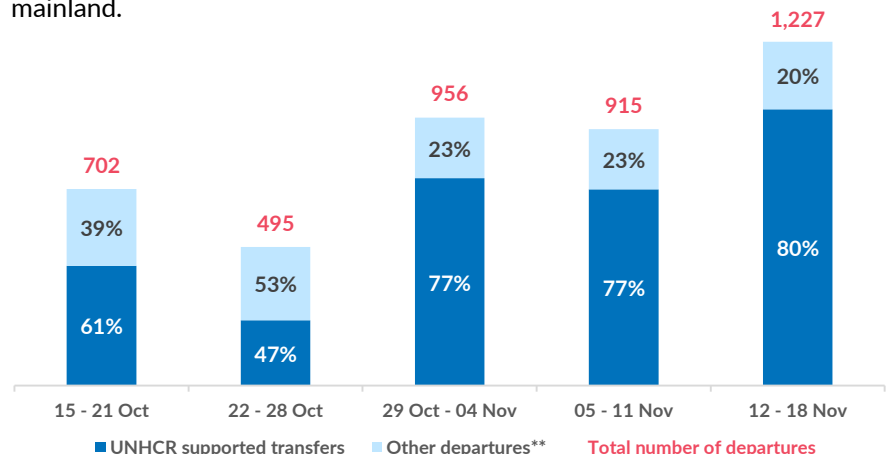

Aegean Islands Weekly Snapshot

Arrivals

This week, 267 people arrived on the Aegean islands, a decrease from last week's 571 arrivals and from last year's 700 arrivals during the same period.

The average daily arrivals this week equalled 38, compared to 82 in the previous week.

Population on the Islands

Over 16,700 refugees and migrants reside on the Aegean islands. The majority of the population on the Aegean islands are from Afghanistan (31%), Iraq (19%) and Syria (14%).

Women account for 21% of the population and children for 29% of whom nearly 7 out of 10 are younger than 12 years old.

Approximately 19% of the children are unaccompanied or separated, mainly Afghan and Syrian.

Some 44% are men between 18 and 39 years old.

Demographics

Entry Points by Sea

This week, 267 people reached the Aegean islands, the majority of whom arrived to Samos. The average daily arrivals on all islands was 38.

Departures to the mainland

This week, 1,227 asylum-seekers departed, once authorized by the authorities, from the Aegean islands to the mainland. Of those, 986 (80%) were transferred – with the support of UNHCR – to open reception facilities/sites and UNHCR's accommodation in apartments on the mainland.