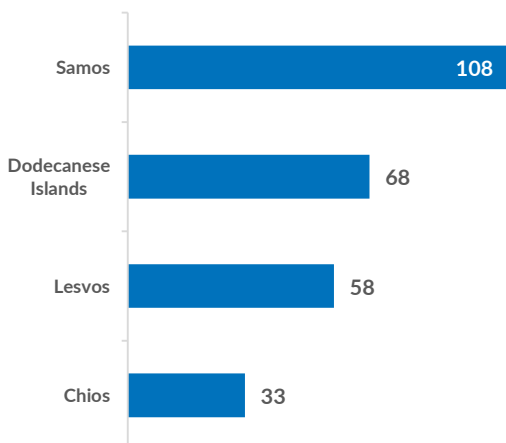

Aegean Islands Weekly Snapshot

Arrivals

This week, 267 people arrived on the Aegean islands, a decrease from last week's 571 arrivals and from last year's 700 arrivals during the same period.

The average daily arrivals this week equalled 38, compared to 82 in the previous week.

Population on the Islands

Over 16,700 refugees and migrants reside on the Aegean islands. The majority of the population on the Aegean islands are from Afghanistan (31%), Iraq (19%) and Syria (14%).

Women account for 21% of the population and children for 29% of whom nearly 7 out of 10 are younger than 12 years old.

Approximately 19% of the children are unaccompanied or separated, mainly Afghan and Syrian.

Some 44% are men between 18 and 39 years old.

Demographics

Entry Points by Sea

This week, 267 people reached the Aegean islands, the majority of whom arrived to Samos. The average daily arrivals on all islands was 38.

Departures to the mainland

This week, 1,227 asylum-seekers departed, once authorized by the authorities, from the Aegean islands to the mainland. Of those, 986 (80%) were transferred – with the support of UNHCR – to open reception facilities/sites and UNHCR's accommodation in apartments on the mainland.