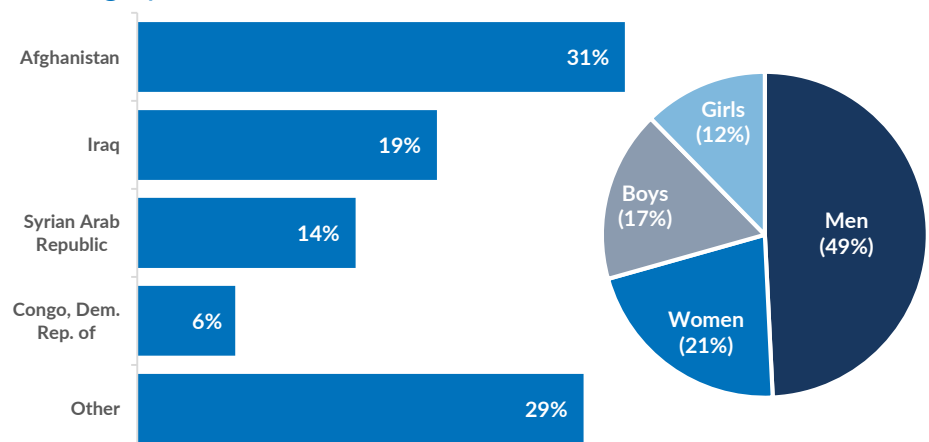

Aegean Islands Weekly Snapshot

Arrivals

This week, 267 people arrived on the Aegean islands, a decrease from last week's 571 arrivals and from last year's 700 arrivals during the same period.

The average daily arrivals this week equalled 38, compared to 82 in the previous week.

Population on the Islands

Over 16,700 refugees and migrants reside on the Aegean islands. The majority of the population on the Aegean islands are from Afghanistan (31%), Iraq (19%) and Syria (14%).

Women account for 21% of the population and children for 29% of whom nearly 7 out of 10 are younger than 12 years old.

Approximately 19% of the children are unaccompanied or separated, mainly Afghan and Syrian.

Some 44% are men between 18 and 39 years old.

Demographics

Entry Points by Sea

This week, 267 people reached the Aegean islands, the majority of whom arrived to Samos. The average daily arrivals on all islands was 38.

Departures to the mainland

This week, 1,227 asylum-seekers departed, once authorized by the authorities, from the Aegean islands to the mainland. Of those, 986 (80%) were transferred – with the support of UNHCR – to open reception facilities/sites and UNHCR's accommodation in apartments on the mainland.