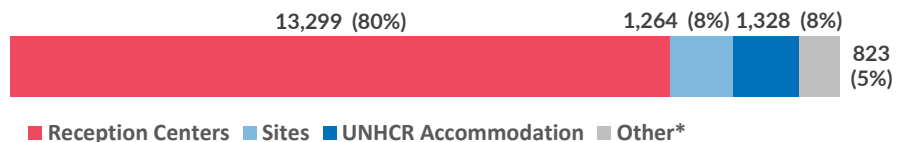

Population on the Islands

Over 16,700 refugees and migrants reside on the Aegean islands. The majority of the population on the Aegean islands are from Afghanistan (31%), Iraq (19%) and Syria (14%).

Women account for 21% of the population and children for 29% of whom nearly 7 out of 10 are younger than 12 years old.

Approximately 19% of the children are unaccompanied or separated, mainly Afghan and Syrian.

Some 44% are men between 18 and 39 years old.

Demographics

Entry Points by Sea

This week, 267 people reached the Aegean islands, the majority of whom arrived to Samos. The average daily arrivals on all islands was 38.