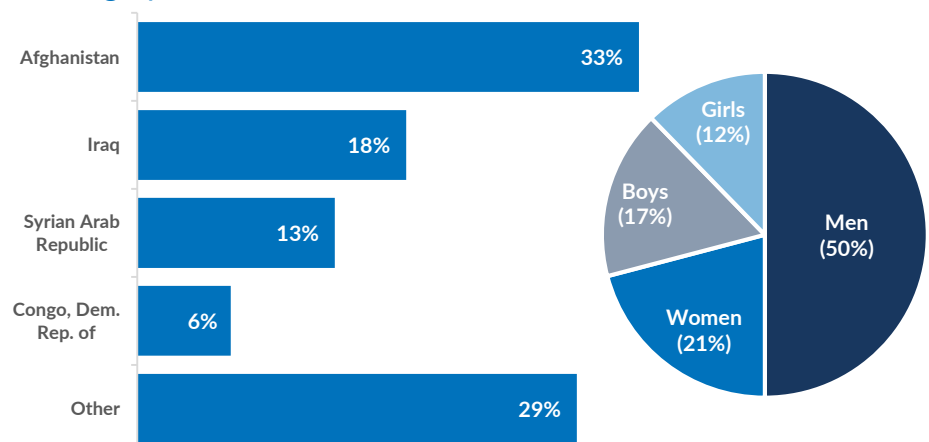

Aegean Islands Weekly Snapshot

Arrivals

This week, 717 people arrived on the Aegean islands, an increase from last week's 267 arrivals but a decrease from last year's 805 arrivals during the same period.

The average daily arrivals this week equalled 102, compared to 38 in the previous week.

Population on the Islands

Nearly 16,500 refugees and migrants reside on the Aegean islands. The majority of the population on the Aegean islands are from Afghanistan (33%), Iraq (18%) and Syria (13%).

Women account for 21% of the population and children for 29% of whom nearly 7 out of 10 are younger than 12 years old.

Approximately 20% of the children are unaccompanied or separated, mainly Afghan and Syrian.

Some 45% are men between 18 and 39 years old.

Demographics

Entry Points by Sea

This week, 717 people reached the Aegean islands, the majority of whom arrived to Samos. The average daily arrivals on all islands was 102.