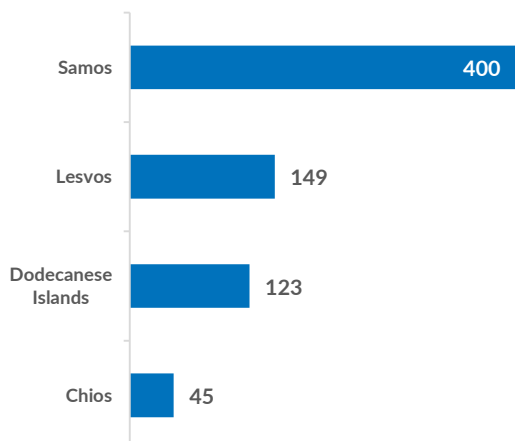

Aegean Islands Weekly Snapshot

Arrivals

This week, 717 people arrived on the Aegean islands, an increase from last week's 267 arrivals but a decrease from last year's 805 arrivals during the same period.

The average daily arrivals this week equalled 102, compared to 38 in the previous week.

Population on the Islands

Nearly 16,500 refugees and migrants reside on the Aegean islands. The majority of the population on the Aegean islands are from Afghanistan (33%), Iraq (18%) and Syria (13%).

Women account for 21% of the population and children for 29% of whom nearly 7 out of 10 are younger than 12 years old.

Approximately 20% of the children are unaccompanied or separated, mainly Afghan and Syrian.

Some 45% are men between 18 and 39 years old.

Demographics

Entry Points by Sea

This week, 717 people reached the Aegean islands, the majority of whom arrived to Samos. The average daily arrivals on all islands was 102.