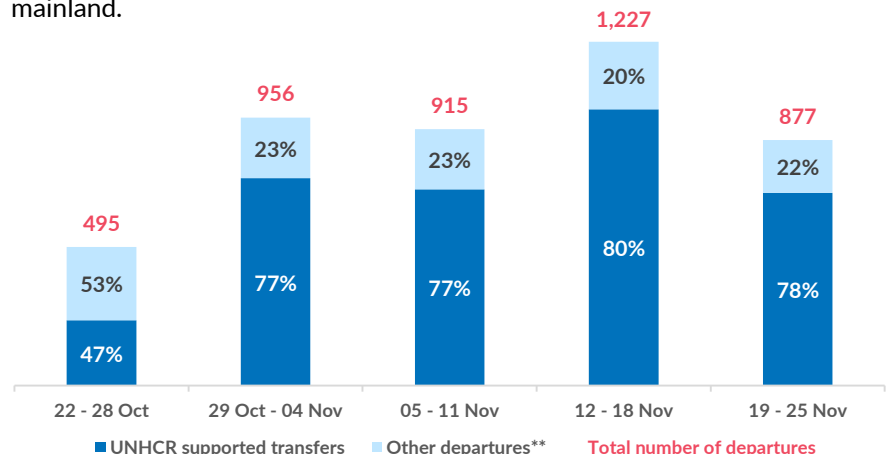

The average daily arrivals this week equalled 102, compared to 38 in the previous week.

Population on the Islands

Nearly 16,500 refugees and migrants reside on the Aegean islands. The majority of the population on the Aegean islands are from Afghanistan (33%), Iraq (18%) and Syria (13%).

Women account for 21% of the population and children for 29% of whom nearly 7 out of 10 are younger than 12 years old.

Approximately 20% of the children are unaccompanied or separated, mainly Afghan and Syrian.

Some 45% are men between 18 and 39 years old.

Demographics

Entry Points by Sea

This week, 717 people reached the Aegean islands, the majority of whom arrived to Samos. The average daily arrivals on all islands was 102.

Departures to the mainland

This week, 877 asylum-seekers departed, once authorized by the authorities, from the Aegean islands to the mainland. Of those, 688 (78%) were transferred – with the support of UNHCR – to open reception facilities/sites and UNHCR's accommodation in apartments on the mainland.