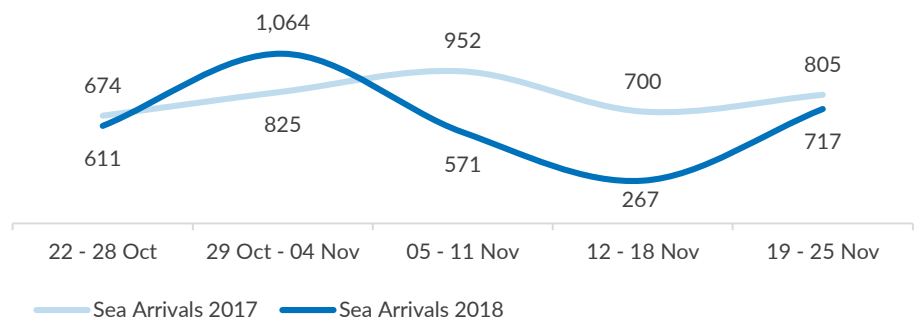

Aegean Islands Weekly Snapshot

Arrivals

This week, 717 people arrived on the Aegean islands, an increase from last week's 267 arrivals but a decrease from last year's 805 arrivals during the same period.

The average daily arrivals this week equalled 102, compared to 38 in the previous week.

Population on the Islands

Nearly 16,500 refugees and migrants reside on the Aegean islands. The majority of the population on the Aegean islands are from Afghanistan (33%), Iraq (18%) and Syria (13%).

Women account for 21% of the population and children for 29% of whom nearly 7 out of 10 are younger than 12 years old.

Approximately 20% of the children are unaccompanied or separated, mainly Afghan and Syrian.

Some 45% are men between 18 and 39 years old.

Demographics

Entry Points by Sea

This week, 717 people reached the Aegean islands, the majority of whom arrived to Samos. The average daily arrivals on all islands was 102.