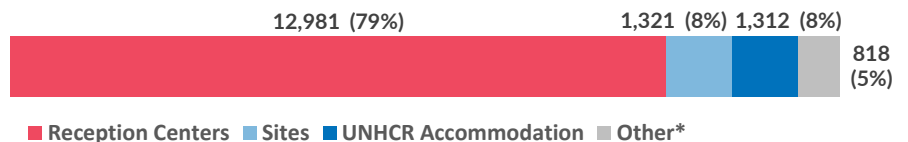

The average daily arrivals this week equalled 102, compared to 38 in the previous week.

Population on the Islands

Nearly 16,500 refugees and migrants reside on the Aegean islands. The majority of the population on the Aegean islands are from Afghanistan (33%), Iraq (18%) and Syria (13%).

Women account for 21% of the population and children for 29% of whom nearly 7 out of 10 are younger than 12 years old.

Approximately 20% of the children are unaccompanied or separated, mainly Afghan and Syrian.

Some 45% are men between 18 and 39 years old.

Demographics

Entry Points by Sea

This week, 717 people reached the Aegean islands, the majority of whom arrived to Samos. The average daily arrivals on all islands was 102.