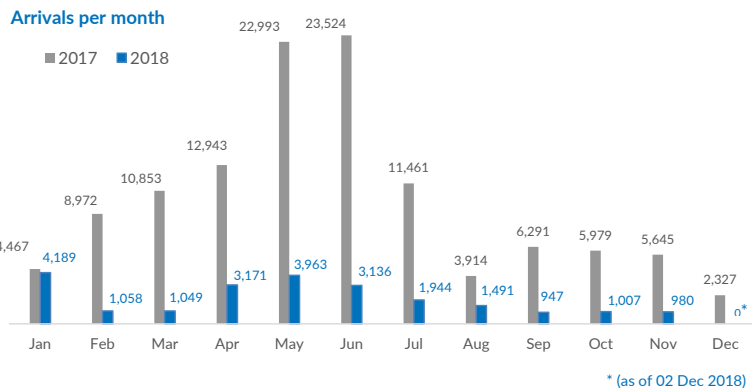

Italy weekly snapshot - 02 Dec 2018

(The charts below are based on figures from the Italian Ministry of Interior and UNHCR estimates. All figures are provisional and subject to change)

Total arrivals (1 Jan - 02 Dec 2018):	22,935
Total arrivals (1 Jan - 02 Dec 2017):	117,119
Total arrivals 1 Dec - 02 Dec 2018	0
Total arrivals 1 Dec - 02 Dec 2017	77
Average daily arrivals in December 2018 so far:	0
Average daily arrivals in November 2018:	33

Dead and missing in 2018 - Central Med (as of 02 Dec)	1,263
Dead and missing in 2018 - Mediterranean Sea (as of 02 Dec)	2,123
Dead and missing in 2017 - Central Med (as of 02 Dec)	2,872
Dead and missing in 2017 - Mediterranean Sea (as of 02 Dec)	3,116
Dead and missing in 2017 - Central Med	2,873
Dead and missing in 2017 - Mediterranean Sea	3,139

Estimated # of arrivals during the last seven days	8
(Based on arrivals or registration figures collected by UNHCR staff)	
Mon, 26 Nov 2018	0
Tue, 27 Nov 2018	0
Wed, 28 Nov 2018	0
Thu, 29 Nov 2018	0
Fri, 30 Nov 2018	8
Sat, 01 Dec 2018	0
Sun, 02 Dec 2018	0