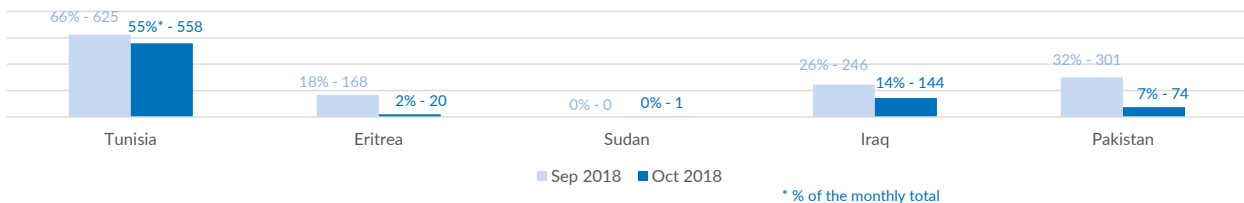

Most common sea arrival nationalities in Italy (comparison with previous month)