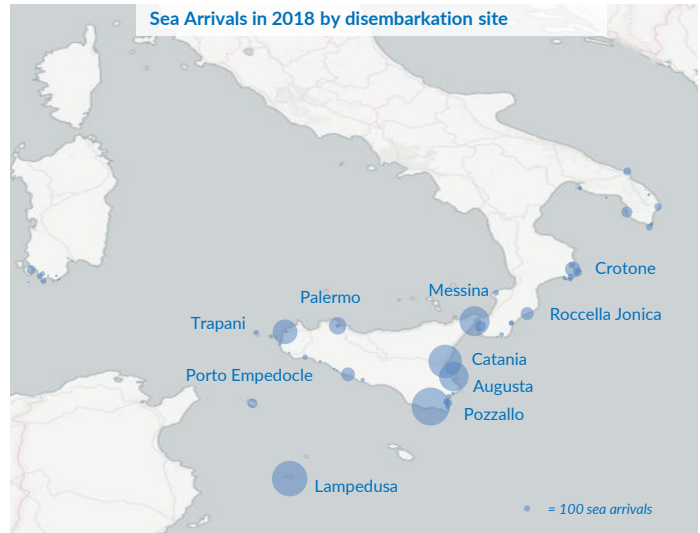

Italy weekly snapshot - 02 Dec 2018

(The charts below are based on figures from the Italian Ministry of Interior and UNHCR estimates. All figures are provisional and subject to change)

Total arrivals (1 Jan - 02 Dec 2018):	22,935
Total arrivals (1 Jan - 02 Dec 2017):	117,119
Total arrivals 1 Dec - 02 Dec 2018	0
Total arrivals 1 Dec - 02 Dec 2017	77
Average daily arrivals in December 2018 so far:	0
Average daily arrivals in November 2018:	33

Dead and missing in 2018 - Central Med (as of 02 Dec)	1,263
Dead and missing in 2018 - Mediterranean Sea (as of 02 Dec)	2,123
Dead and missing in 2017 - Central Med (as of 02 Dec)	2,872
Dead and missing in 2017 - Mediterranean Sea (as of 02 Dec)	3,116
Dead and missing in 2017 - Central Med	2,873
Dead and missing in 2017 - Mediterranean Sea	3,139

Most common sea arrival nationalities in Italy (comparison with previous month)

Estimated daily sea arrivals in 2018