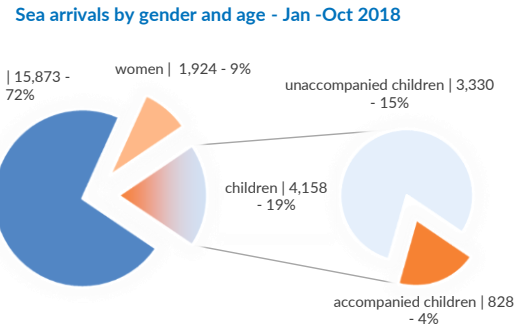

Italy weekly snapshot - 02 Dec 2018

(The charts below are based on figures from the Italian Ministry of Interior and UNHCR estimates. All figures are provisional and subject to change)

Total arrivals (1 Jan - 02 Dec 2018):	22,935
Total arrivals (1 Jan - 02 Dec 2017):	117,119
Total arrivals 1 Dec - 02 Dec 2018	0
Total arrivals 1 Dec - 02 Dec 2017	77
Average daily arrivals in December 2018 so far:	0
Average daily arrivals in November 2018:	33

Dead and missing in 2018 - Central Med (as of 02 Dec)	1,263
Dead and missing in 2018 - Mediterranean Sea (as of 02 Dec)	2,123
Dead and missing in 2017 - Central Med (as of 02 Dec)	2,872
Dead and missing in 2017 - Mediterranean Sea (as of 02 Dec)	3,116
Dead and missing in 2017 - Central Med	2,873
Dead and missing in 2017 - Mediterranean Sea	3,139

Estimated # of arrivals during the last seven days	8
(Based on arrivals or registration figures collected by UNHCR staff)	
Mon, 26 Nov 2018	0
Tue, 27 Nov 2018	0
Wed, 28 Nov 2018	0
Thu, 29 Nov 2018	0
Fri, 30 Nov 2018	8
Sat, 01 Dec 2018	0
Sun, 02 Dec 2018	0