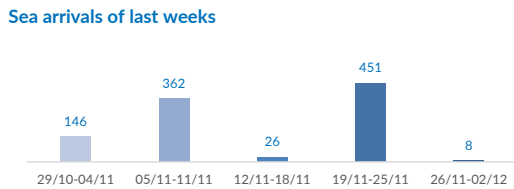

Italy weekly snapshot - 02 Dec 2018

(The charts below are based on figures from the Italian Ministry of Interior and UNHCR estimates. All figures are provisional and subject to change)

Total arrivals (1 Jan - 02 Dec 2018):	22,935
Total arrivals (1 Jan - 02 Dec 2017):	117,119
Total arrivals 1 Dec - 02 Dec 2018	0
Total arrivals 1 Dec - 02 Dec 2017	77
Average daily arrivals in December 2018 so far:	0
Average daily arrivals in November 2018:	33

Dead and missing in 2018 - Central Med (as of 02 Dec)	1,263
Dead and missing in 2018 - Mediterranean Sea (as of 02 Dec)	2,123
Dead and missing in 2017 - Central Med (as of 02 Dec)	2,872
Dead and missing in 2017 - Mediterranean Sea (as of 02 Dec)	3,116
Dead and missing in 2017 - Central Med	2,873
Dead and missing in 2017 - Mediterranean Sea	3,139

Estimated # of arrivals during the last seven days	8
(Based on arrivals or registration figures collected by UNHCR staff)	
Mon, 26 Nov 2018	0
Tue, 27 Nov 2018	0
Wed, 28 Nov 2018	0
Thu, 29 Nov 2018	0
Fri, 30 Nov 2018	8
Sat, 01 Dec 2018	0
Sun, 02 Dec 2018	0