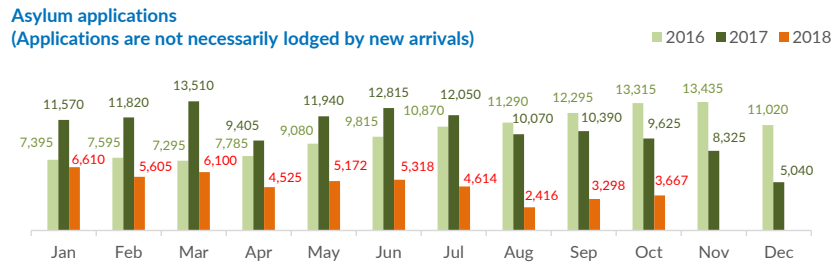

Italy weekly snapshot - 02 Dec 2018

(The charts below are based on figures from the Italian Ministry of Interior and UNHCR estimates. All figures are provisional and subject to change)

Total arrivals (1 Jan - 02 Dec 2018):	22,935
Total arrivals (1 Jan - 02 Dec 2017):	117,119
Total arrivals 1 Dec - 02 Dec 2018	0
Total arrivals 1 Dec - 02 Dec 2017	77
Average daily arrivals in December 2018 so far:	0
Average daily arrivals in November 2018:	33

Dead and missing in 2018 - Central Med (as of 02 Dec)	1,263
Dead and missing in 2018 - Mediterranean Sea (as of 02 Dec)	2,123
Dead and missing in 2017 - Central Med (as of 02 Dec)	2,872
Dead and missing in 2017 - Mediterranean Sea (as of 02 Dec)	3,116
Dead and missing in 2017 - Central Med	2,873
Dead and missing in 2017 - Mediterranean Sea	3,139

Estimated # of arrivals during the last seven days	8
(Based on arrivals or registration figures collected by UNHCR staff)	
Mon, 26 Nov 2018	0
Tue, 27 Nov 2018	0
Wed, 28 Nov 2018	0
Thu, 29 Nov 2018	0
Fri, 30 Nov 2018	8
Sat, 01 Dec 2018	0
Sun, 02 Dec 2018	0