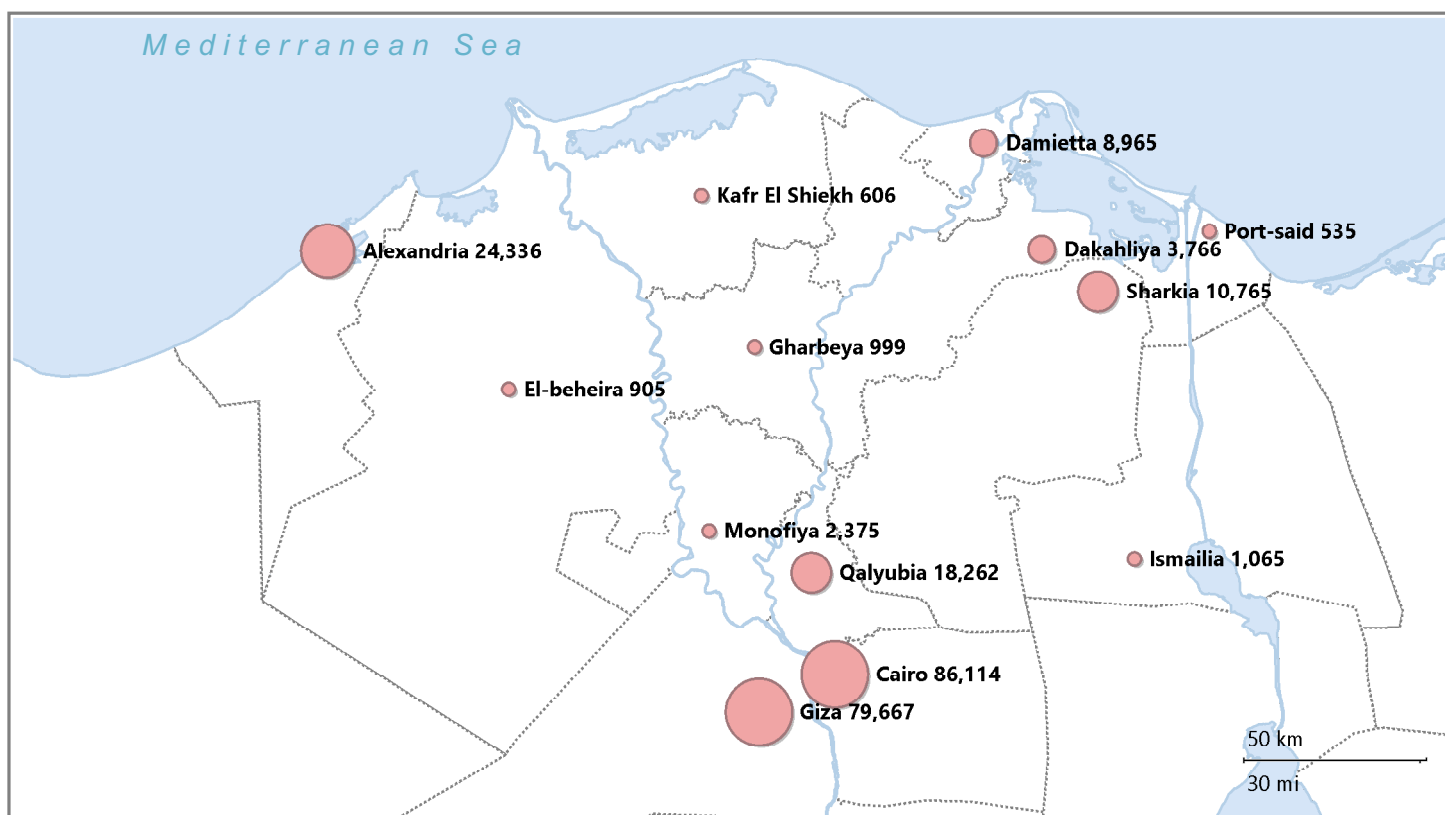

UNHCR Egypt Monthly Statistical Report

as of 30 November 2018

Total Population **242,873**

Asylum Seekers* **192,984** 79%

Refugees **49,889** 21%

Syrians **132,553** 55% **Other Nationalities** **110,320** 45%

BREAKDOWN BY COUNTRY OF ORIGIN

TOTAL ASYLUM SEEKERS REFUGEES

TOTAL REGISTERED IN 2018

REGISTERED IN NOVEMBER 2018

* All Syrians who approached UNHCR Egypt after 2011 are registered as asylum seekers and do not undergo refugee status determination but are considered as Refugees. The boundaries, names shown and the designations used on this map do not imply official endorsement or acceptance by the United Nations.