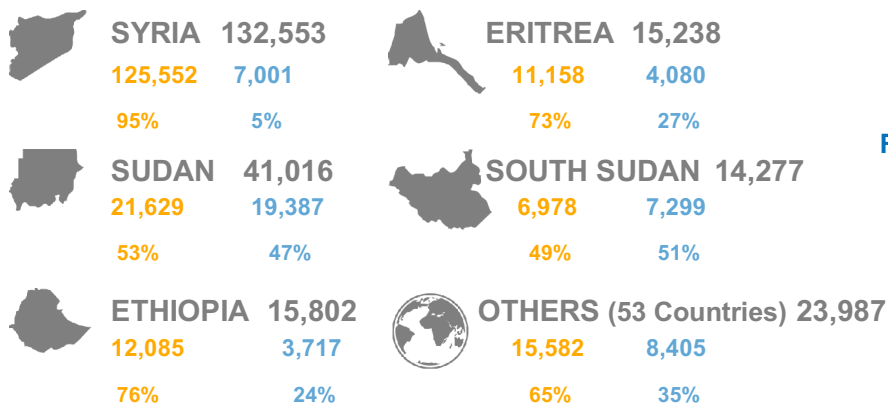

UNHCR Egypt Monthly Statistical Report

as of 30 November 2018

Total Population **242,873**

Asylum Seekers* **192,984** 79%

Refugees **49,889** 21%

Syrians **132,553** 55% **Other Nationalities** **110,320** 45%

BREAKDOWN BY COUNTRY OF ORIGIN

TOTAL ASYLUM SEEKERS REFUGEES

TOTAL REGISTERED IN 2018

REGISTERED IN NOVEMBER 2018

* All Syrians who approached UNHCR Egypt after 2011 are registered as asylum seekers and do not undergo refugee status determination but are considered as Refugees. The boundaries, names shown and the designations used on this map do not imply official endorsement or acceptance by the United Nations.