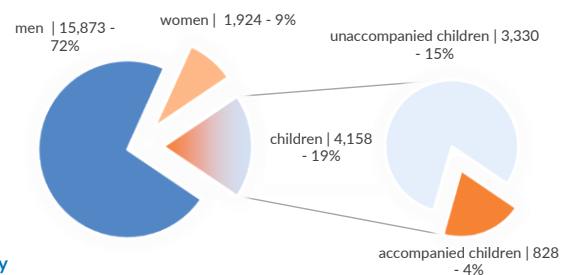

<b>Estimated # of arrivals during the last seven days</b>	<b>116</b>
---	------------

(Based on arrivals or registration figures collected by UNHCR staff)

Mon, 03 Dec 2018	0
Tue, 04 Dec 2018	26
Wed, 05 Dec 2018	0
Thu, 06 Dec 2018	0
Fri, 07 Dec 2018	18
Sat, 08 Dec 2018	72
Sun, 09 Dec 2018	0

### Sea arrivals of last weeks

### Asylum applications

(Applications are not necessarily lodged by new arrivals)

### Sea arrivals by gender and age - Jan - Oct 2018