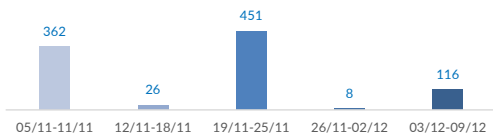

Sea arrivals of last weeks