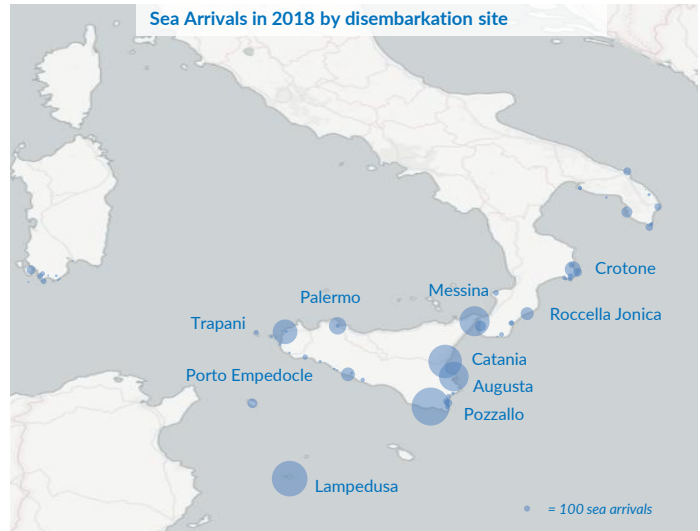

## Italy weekly snapshot - 09 Dec 2018

(The charts below are based on figures from the Italian Ministry of Interior and UNHCR estimates. All figures are provisional and subject to change)

<b>Total arrivals (1 Jan - 09 Dec 2018):</b>	<b>23,051</b>
Total arrivals (1 Jan - 09 Dec 2017):	117,218
<b>Total arrivals 1 Dec - 09 Dec 2018</b>	<b>116</b>
Total arrivals 1 Dec - 09 Dec 2017	176
<b>Average daily arrivals in December 2018 so far:</b>	<b>13</b>
Average daily arrivals in November 2018:	33

### Sea arrivals of last weeks

### Most common sea arrival nationalities in Italy (comparison with previous month)

### Estimated daily sea arrivals in 2018