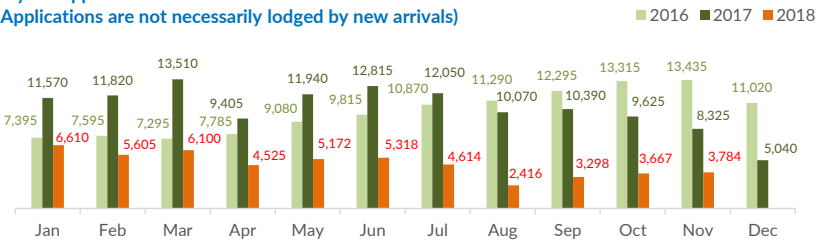

Asylum applications

(Applications are not necessarily lodged by new arrivals)