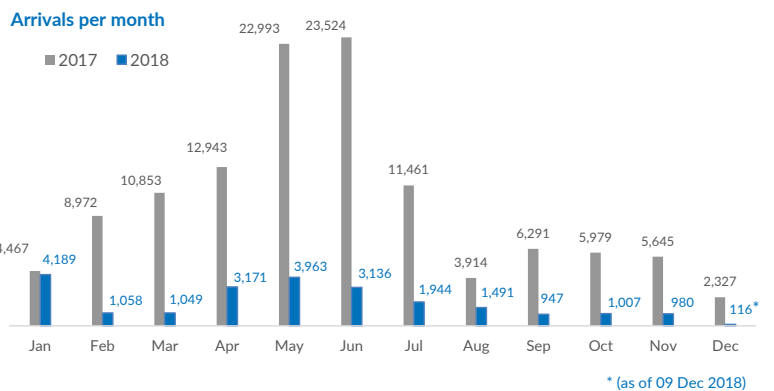

## Italy weekly snapshot - 09 Dec 2018

(The charts below are based on figures from the Italian Ministry of Interior and UNHCR estimates. All figures are provisional and subject to change)

<b>Total arrivals (1 Jan - 09 Dec 2018):</b>	<b>23,051</b>
Total arrivals (1 Jan - 09 Dec 2017):	117,218
<b>Total arrivals 1 Dec - 09 Dec 2018</b>	<b>116</b>
Total arrivals 1 Dec - 09 Dec 2017	176
<b>Average daily arrivals in December 2018 so far:</b>	<b>13</b>
Average daily arrivals in November 2018:	33

<b>Dead and missing in 2018 - Central Med (as of 09 Dec)</b>	<b>1,291</b>
Dead and missing in 2018 - Mediterranean Sea (as of 09 Dec)	2,160
<b>Dead and missing in 2017 - Central Med (as of 09 Dec)</b>	<b>2,872</b>
Dead and missing in 2017 - Mediterranean Sea (as of 09 Dec)	3,129
<b>Dead and missing in 2017 - Central Med</b>	<b>2,873</b>
Dead and missing in 2017 - Mediterranean Sea	3,139

<b>Estimated # of arrivals during the last seven days</b>	<b>116</b>
---	------------

(Based on arrivals or registration figures collected by UNHCR staff)

Mon, 03 Dec 2018	0
Tue, 04 Dec 2018	26
Wed, 05 Dec 2018	0
Thu, 06 Dec 2018	0
Fri, 07 Dec 2018	18
Sat, 08 Dec 2018	72
Sun, 09 Dec 2018	0