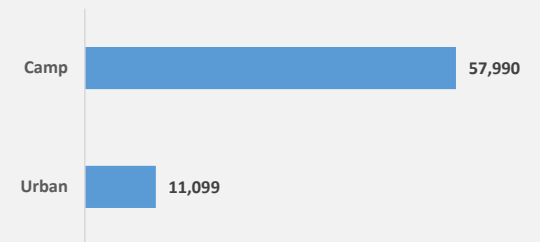

Rwanda

Burundian Population

as of 30th November 2018

Population Figures

Active Burundian Refugees (L2) **68,861**

Group Registered **228**

HouseHolds **25,729**

Age Breakdown

Urban Vs Camp

Province of origin

- UNHCR Country Office
- UNHCR Sub-Office
- UNHCR Field Office
- Refugee Camp
- Reception / Transit Centre
- Refugee Urban Location
- International boundary
- Province boundary