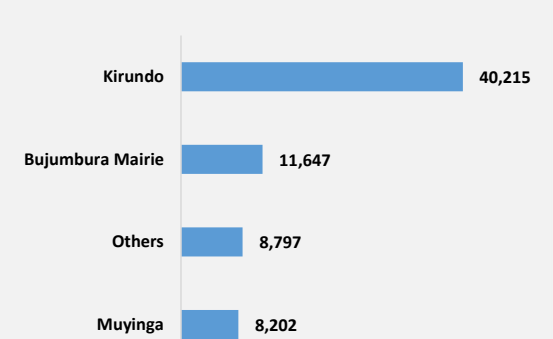

Province of origin

- UNHCR Country Office
- UNHCR Sub-Office
- UNHCR Field Office
- Refugee Camp
- Reception / Transit Centre
- Refugee Urban Location
- International boundary
- Province boundary