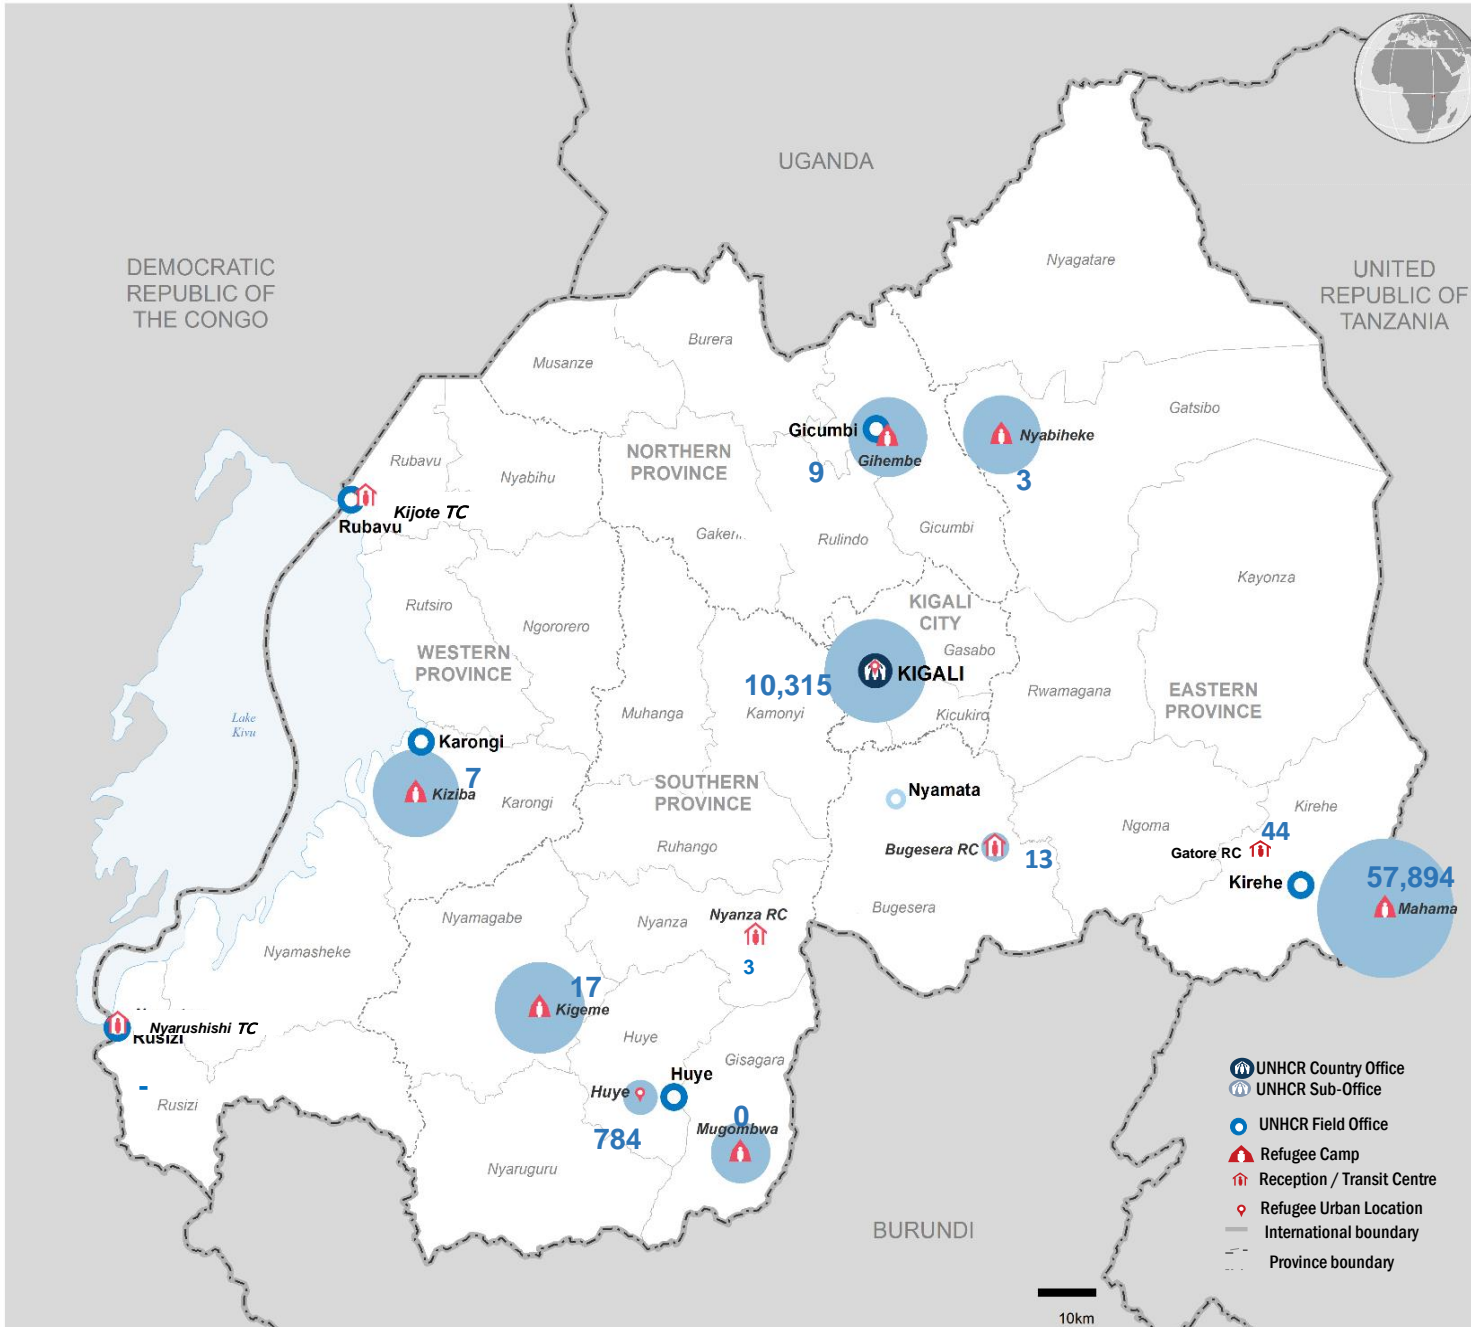

# Rwanda

## Burundian Population

as of 30th November 2018

### Age Breakdown

### Province of origin

- UNHCR Country Office
- UNHCR Sub-Office
- UNHCR Field Office
- Refugee Camp
- Reception / Transit Centre
- Refugee Urban Location
- International boundary
- Province boundary