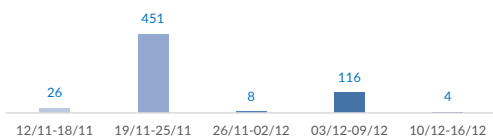

Sea arrivals of last weeks