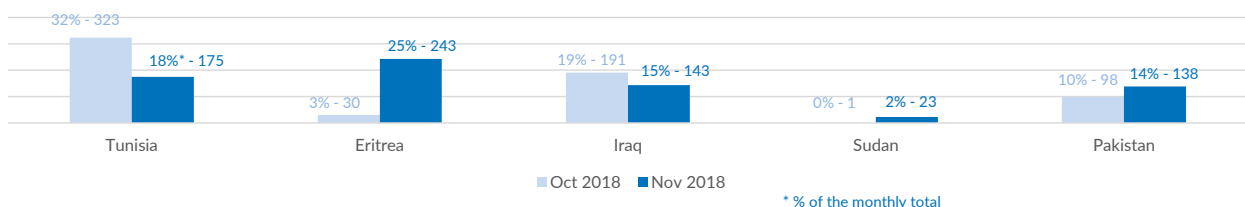

Estimated # of arrivals during the last seven days	4
(Based on arrivals or registration figures collected by UNHCR staff)	
Mon, 10 Dec 2018	0
Tue, 11 Dec 2018	0
Wed, 12 Dec 2018	0
Thu, 13 Dec 2018	4
Fri, 14 Dec 2018	0
Sat, 15 Dec 2018	0
Sun, 16 Dec 2018	0

Sea arrivals of last weeks

Asylum applications

(Applications are not necessarily lodged by new arrivals)

Sea arrivals by gender and age - Jan -Nov 2018

Most common sea arrival nationalities in Italy (comparison with previous month)