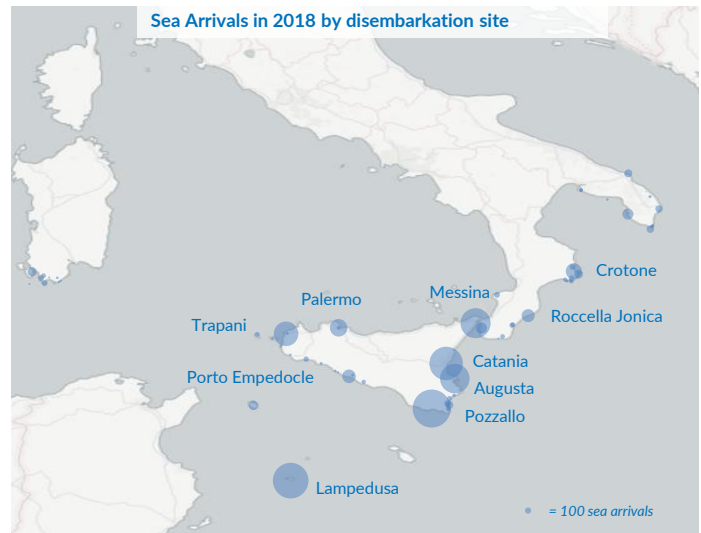

Italy weekly snapshot - 16 Dec 2018

(The charts below are based on figures from the Italian Ministry of Interior and UNHCR estimates. All figures are provisional and subject to change)

Total arrivals (1 Jan - 16 Dec 2018):	23,131
Total arrivals (1 Jan - 16 Dec 2017):	118,532
Total arrivals 1 Dec - 16 Dec 2018	120
Total arrivals 1 Dec - 16 Dec 2017	1,490
Average daily arrivals in December 2018 so far:	8
Average daily arrivals in November 2018:	33

Dead and missing in 2018 - Central Med (as of 16 Dec)	1,291
Dead and missing in 2018 - Mediterranean Sea (as of 16 Dec)	2,216
Dead and missing in 2017 - Central Med (as of 16 Dec)	2,871
Dead and missing in 2017 - Mediterranean Sea (as of 16 Dec)	3,136
Dead and missing in 2017 - Central Med	2,873
Dead and missing in 2017 - Mediterranean Sea	3,139

Estimated # of arrivals during the last seven days	4
(Based on arrivals or registration figures collected by UNHCR staff)	
Mon, 10 Dec 2018	0
Tue, 11 Dec 2018	0
Wed, 12 Dec 2018	0
Thu, 13 Dec 2018	4
Fri, 14 Dec 2018	0
Sat, 15 Dec 2018	0
Sun, 16 Dec 2018	0