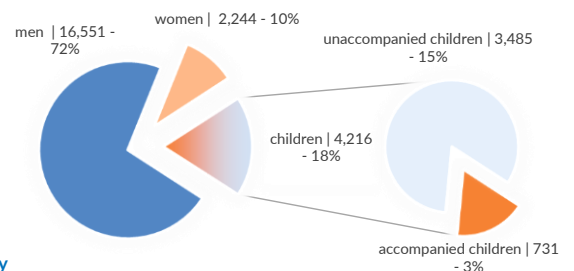

Italy weekly snapshot - 16 Dec 2018

(The charts below are based on figures from the Italian Ministry of Interior and UNHCR estimates. All figures are provisional and subject to change)

Total arrivals (1 Jan - 16 Dec 2018):	23,131
Total arrivals (1 Jan - 16 Dec 2017):	118,532
Total arrivals 1 Dec - 16 Dec 2018	120
Total arrivals 1 Dec - 16 Dec 2017	1,490
Average daily arrivals in December 2018 so far:	8
Average daily arrivals in November 2018:	33

Estimated # of arrivals during the last seven days	4
(Based on arrivals or registration figures collected by UNHCR staff)	
Mon, 10 Dec 2018	0
Tue, 11 Dec 2018	0
Wed, 12 Dec 2018	0
Thu, 13 Dec 2018	4
Fri, 14 Dec 2018	0
Sat, 15 Dec 2018	0
Sun, 16 Dec 2018	0

Sea arrivals of last weeks

Asylum applications

(Applications are not necessarily lodged by new arrivals)

Sea arrivals by gender and age - Jan -Nov 2018

Most common sea arrival nationalities in Italy (comparison with previous month)