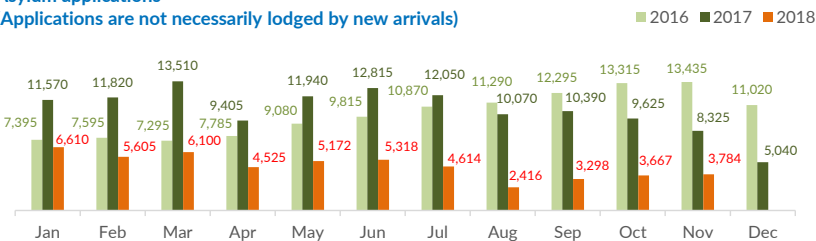

Italy weekly snapshot - 16 Dec 2018

(The charts below are based on figures from the Italian Ministry of Interior and UNHCR estimates. All figures are provisional and subject to change)

Total arrivals (1 Jan - 16 Dec 2018):	23,131
Total arrivals (1 Jan - 16 Dec 2017):	118,532
Total arrivals 1 Dec - 16 Dec 2018	120
Total arrivals 1 Dec - 16 Dec 2017	1,490
Average daily arrivals in December 2018 so far:	8
Average daily arrivals in November 2018:	33

Estimated # of arrivals during the last seven days	4
(Based on arrivals or registration figures collected by UNHCR staff)	
Mon, 10 Dec 2018	0
Tue, 11 Dec 2018	0
Wed, 12 Dec 2018	0
Thu, 13 Dec 2018	4
Fri, 14 Dec 2018	0
Sat, 15 Dec 2018	0
Sun, 16 Dec 2018	0

Sea arrivals of last weeks

Asylum applications

(Applications are not necessarily lodged by new arrivals)

Sea arrivals by gender and age - Jan -Nov 2018

Most common sea arrival nationalities in Italy (comparison with previous month)