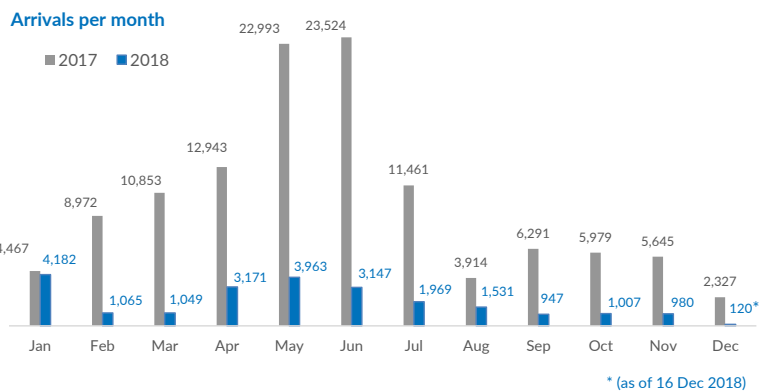

Italy weekly snapshot - 16 Dec 2018

(The charts below are based on figures from the Italian Ministry of Interior and UNHCR estimates. All figures are provisional and subject to change)

Total arrivals (1 Jan - 16 Dec 2018):	23,131
Total arrivals (1 Jan - 16 Dec 2017):	118,532
Total arrivals 1 Dec - 16 Dec 2018	120
Total arrivals 1 Dec - 16 Dec 2017	1,490
Average daily arrivals in December 2018 so far:	8
Average daily arrivals in November 2018:	33

Dead and missing in 2018 - Central Med (as of 16 Dec)	1,291
Dead and missing in 2018 - Mediterranean Sea (as of 16 Dec)	2,216
Dead and missing in 2017 - Central Med (as of 16 Dec)	2,871
Dead and missing in 2017 - Mediterranean Sea (as of 16 Dec)	3,136
Dead and missing in 2017 - Central Med	2,873
Dead and missing in 2017 - Mediterranean Sea	3,139

Estimated # of arrivals during the last seven days	4
(Based on arrivals or registration figures collected by UNHCR staff)	
Mon, 10 Dec 2018	0
Tue, 11 Dec 2018	0
Wed, 12 Dec 2018	0
Thu, 13 Dec 2018	4
Fri, 14 Dec 2018	0
Sat, 15 Dec 2018	0
Sun, 16 Dec 2018	0