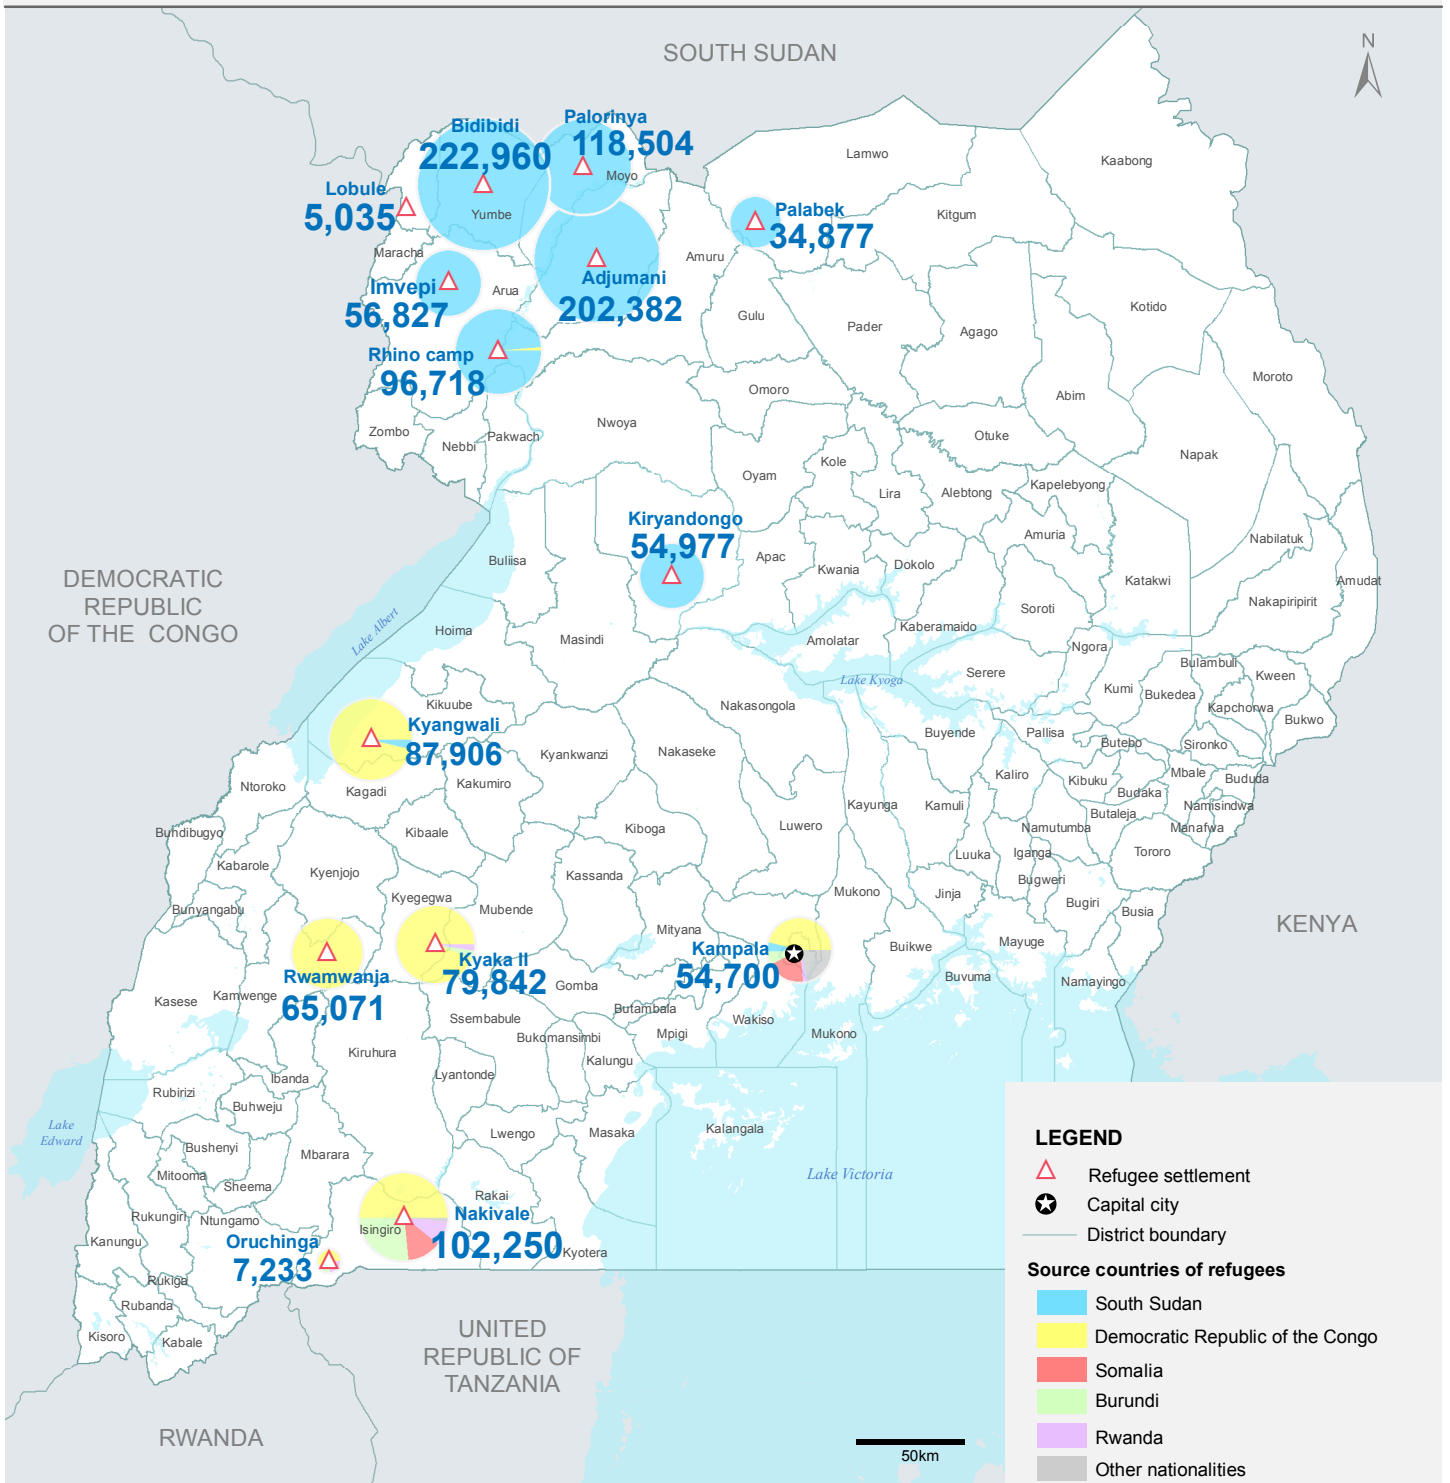

### Total refugees and asylum-seekers

# 1,190,922

### COUNTRIES OF ORIGIN

### REFUGEES PER SETTLEMENT

The boundaries and names shown and the designations used on this map do not imply official endorsement or acceptance by the United Nations.

Statistics: Provided by OPM (proGres)