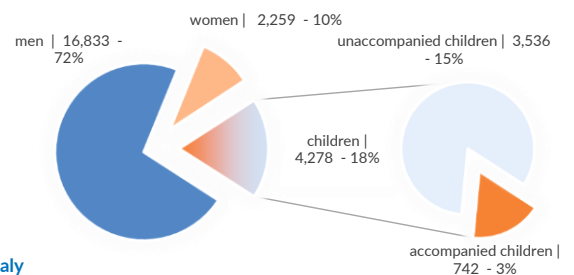

Italy weekly snapshot - 27 Jan 2019

(The charts below are based on figures from the Italian Ministry of Interior and UNHCR estimates. All figures are provisional and subject to change)

Total arrivals (1 Jan - 27 Jan 2019):	155
Total arrivals (1 Jan - 27 Jan 2018):	2,778
Total arrivals 1 Jan - 27 Jan 2019	155
Total arrivals 1 Jan - 27 Jan 2018	2,778
Average daily arrivals in January 2019 so far:	6
Average daily arrivals in December 2018:	12

Sea arrivals of last weeks

Arrivals per month

Asylum applications

(Applications are not necessarily lodged by new arrivals)

Sea arrivals by gender and age - Jan - Dec 2018

Most common sea arrival nationalities in Italy (comparison with previous month)