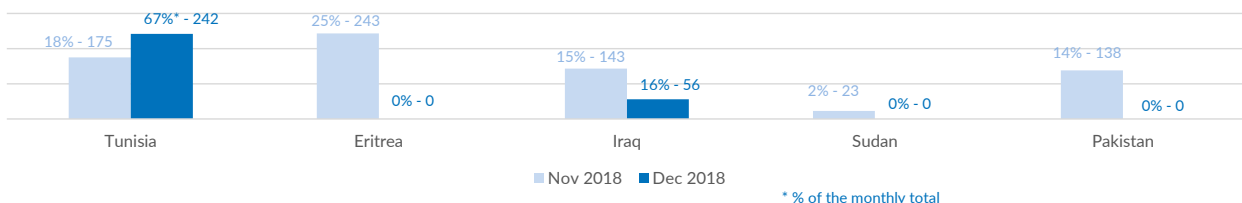

Estimated # of arrivals during the last seven days
 (Based on arrivals or registration figures collected by UNHCR staff)

Mon, 21 Jan 2019	0
Tue, 22 Jan 2019	0
Wed, 23 Jan 2019	0
Thu, 24 Jan 2019	0
Fri, 25 Jan 2019	0
Sat, 26 Jan 2019	0
Sun, 27 Jan 2019	0

Sea arrivals of last weeks

Arrivals per month

Asylum applications

(Applications are not necessarily lodged by new arrivals)

Sea arrivals by gender and age - Jan - Dec 2018

Most common sea arrival nationalities in Italy (comparison with previous month)