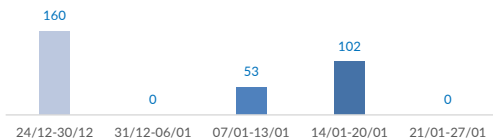

Sea arrivals of last weeks