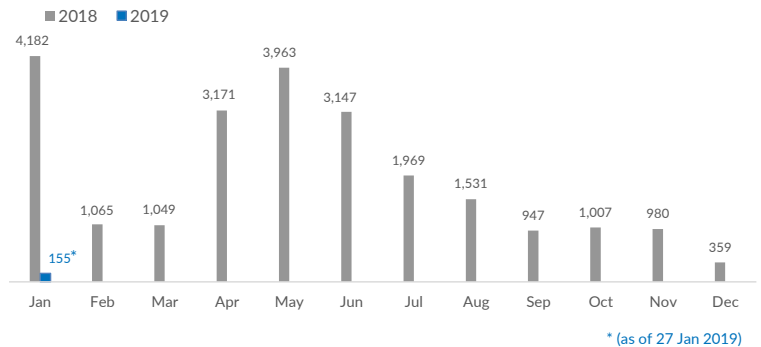

Italy weekly snapshot - 27 Jan 2019

(The charts below are based on figures from the Italian Ministry of Interior and UNHCR estimates. All figures are provisional and subject to change)

Total arrivals (1 Jan - 27 Jan 2019):	155
Total arrivals (1 Jan - 27 Jan 2018):	2,778
Total arrivals 1 Jan - 27 Jan 2019	155
Total arrivals 1 Jan - 27 Jan 2018	2,778
Average daily arrivals in January 2019 so far:	6
Average daily arrivals in December 2018:	12

Estimated # of arrivals during the last seven days
 (Based on arrivals or registration figures collected by UNHCR staff)

Mon, 21 Jan 2019	0
Tue, 22 Jan 2019	0
Wed, 23 Jan 2019	0
Thu, 24 Jan 2019	0
Fri, 25 Jan 2019	0
Sat, 26 Jan 2019	0
Sun, 27 Jan 2019	0

Sea arrivals of last weeks

Arrivals per month

Asylum applications

(Applications are not necessarily lodged by new arrivals)

Sea arrivals by gender and age - Jan - Dec 2018

Most common sea arrival nationalities in Italy (comparison with previous month)