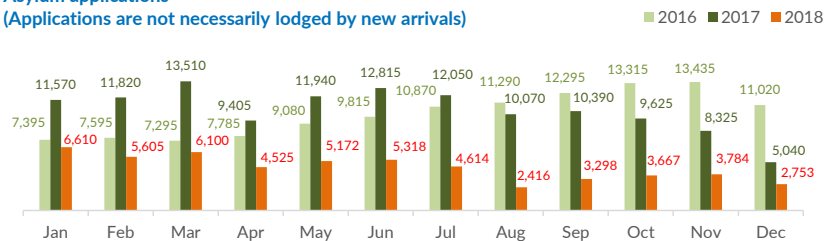

Italy weekly snapshot - 27 Jan 2019

(The charts below are based on figures from the Italian Ministry of Interior and UNHCR estimates. All figures are provisional and subject to change)

Total arrivals (1 Jan - 27 Jan 2019):	155
Total arrivals (1 Jan - 27 Jan 2018):	2,778
Total arrivals 1 Jan - 27 Jan 2019	155
Total arrivals 1 Jan - 27 Jan 2018	2,778
Average daily arrivals in January 2019 so far:	6
Average daily arrivals in December 2018:	12

Estimated # of arrivals during the last seven days
 (Based on arrivals or registration figures collected by UNHCR staff)

Mon, 21 Jan 2019	0
Tue, 22 Jan 2019	0
Wed, 23 Jan 2019	0
Thu, 24 Jan 2019	0
Fri, 25 Jan 2019	0
Sat, 26 Jan 2019	0
Sun, 27 Jan 2019	0

Sea arrivals of last weeks

Arrivals per month

Asylum applications

(Applications are not necessarily lodged by new arrivals)

Sea arrivals by gender and age - Jan - Dec 2018

Most common sea arrival nationalities in Italy (comparison with previous month)

Estimated daily sea arrivals in 2019