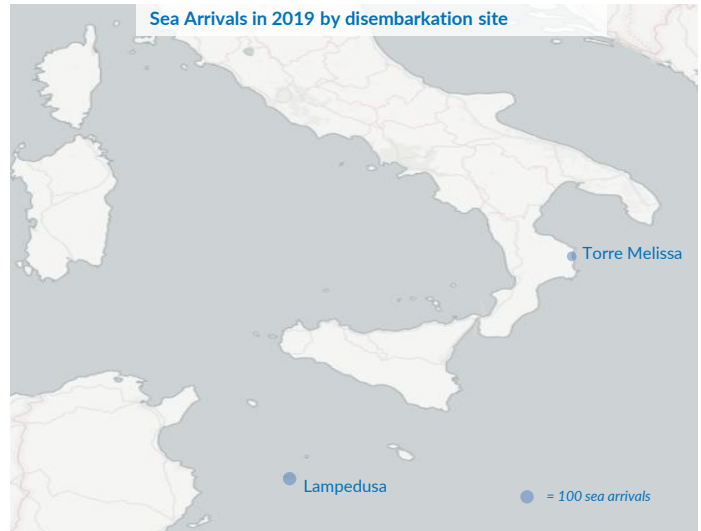

Italy weekly snapshot - 27 Jan 2019

(The charts below are based on figures from the Italian Ministry of Interior and UNHCR estimates. All figures are provisional and subject to change)

Total arrivals (1 Jan - 27 Jan 2019):	155
Total arrivals (1 Jan - 27 Jan 2018):	2,778
Total arrivals 1 Jan - 27 Jan 2019	155
Total arrivals 1 Jan - 27 Jan 2018	2,778
Average daily arrivals in January 2019 so far:	6
Average daily arrivals in December 2018:	12

Dead and missing in 2019 - Central Med (as of 27 Jan)	144
Dead and missing in 2019 - Mediterranean Sea (as of 27 Jan)	207
Dead and missing in 2018 - Central Med (as of 27 Jan)	203
Dead and missing in 2018 - Mediterranean Sea (as of 27 Jan)	239
Dead and missing in 2018 - Central Med	1,311
Dead and missing in 2018 - Mediterranean Sea	2,277

Estimated # of arrivals during the last seven days
(Based on arrivals or registration figures collected by UNHCR staff)

Mon, 21 Jan 2019	0
Tue, 22 Jan 2019	0
Wed, 23 Jan 2019	0
Thu, 24 Jan 2019	0
Fri, 25 Jan 2019	0
Sat, 26 Jan 2019	0
Sun, 27 Jan 2019	0