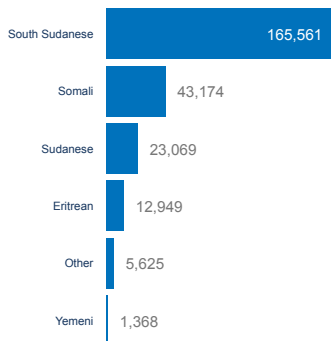

Registered Population

251,746

Demography

Enrolled in Biometrics

Country of Origin

Arrival in Ethiopia

Documentation (Refugee ID)

Education