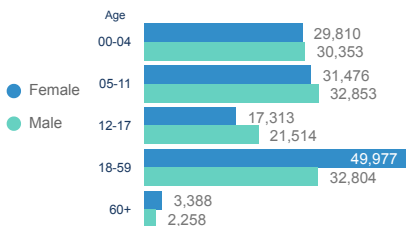

Registered Population

251,746

Demography

Enrolled in Biometrics

Country of Origin

Arrival in Ethiopia

Documentation (Refugee ID)

Education

Skills

Top 10 Occupations

Income Type

Source of Income

Expenditure