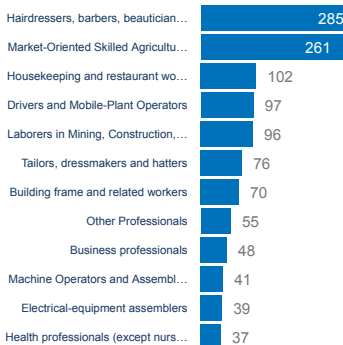

Registered Population

251,746

Demography

Enrolled in Biometrics

Country of Origin

Arrival in Ethiopia

Documentation (Refugee ID)

Education

Skills

Top 10 Occupations

Income Type

Source of Income

Expenditure