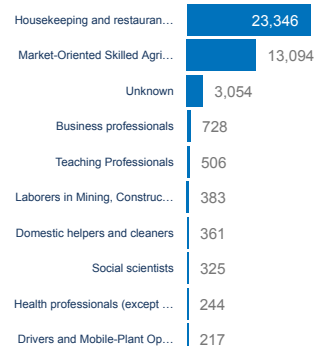

Registered Population

251,746

Demography

Enrolled in Biometrics

Country of Origin

Arrival in Ethiopia

Documentation (Refugee ID)

Education

Skills

Top 10 Occupations

Income Type

Source of Income

Expenditure