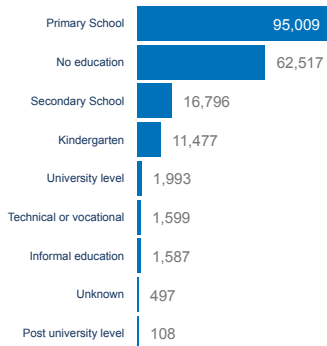

Registered Population

251,746

Demography

Enrolled in Biometrics

Country of Origin

Arrival in Ethiopia

Documentation (Refugee ID)

Education

Skills

Top 10 Occupations

Income Type

Source of Income

Expenditure