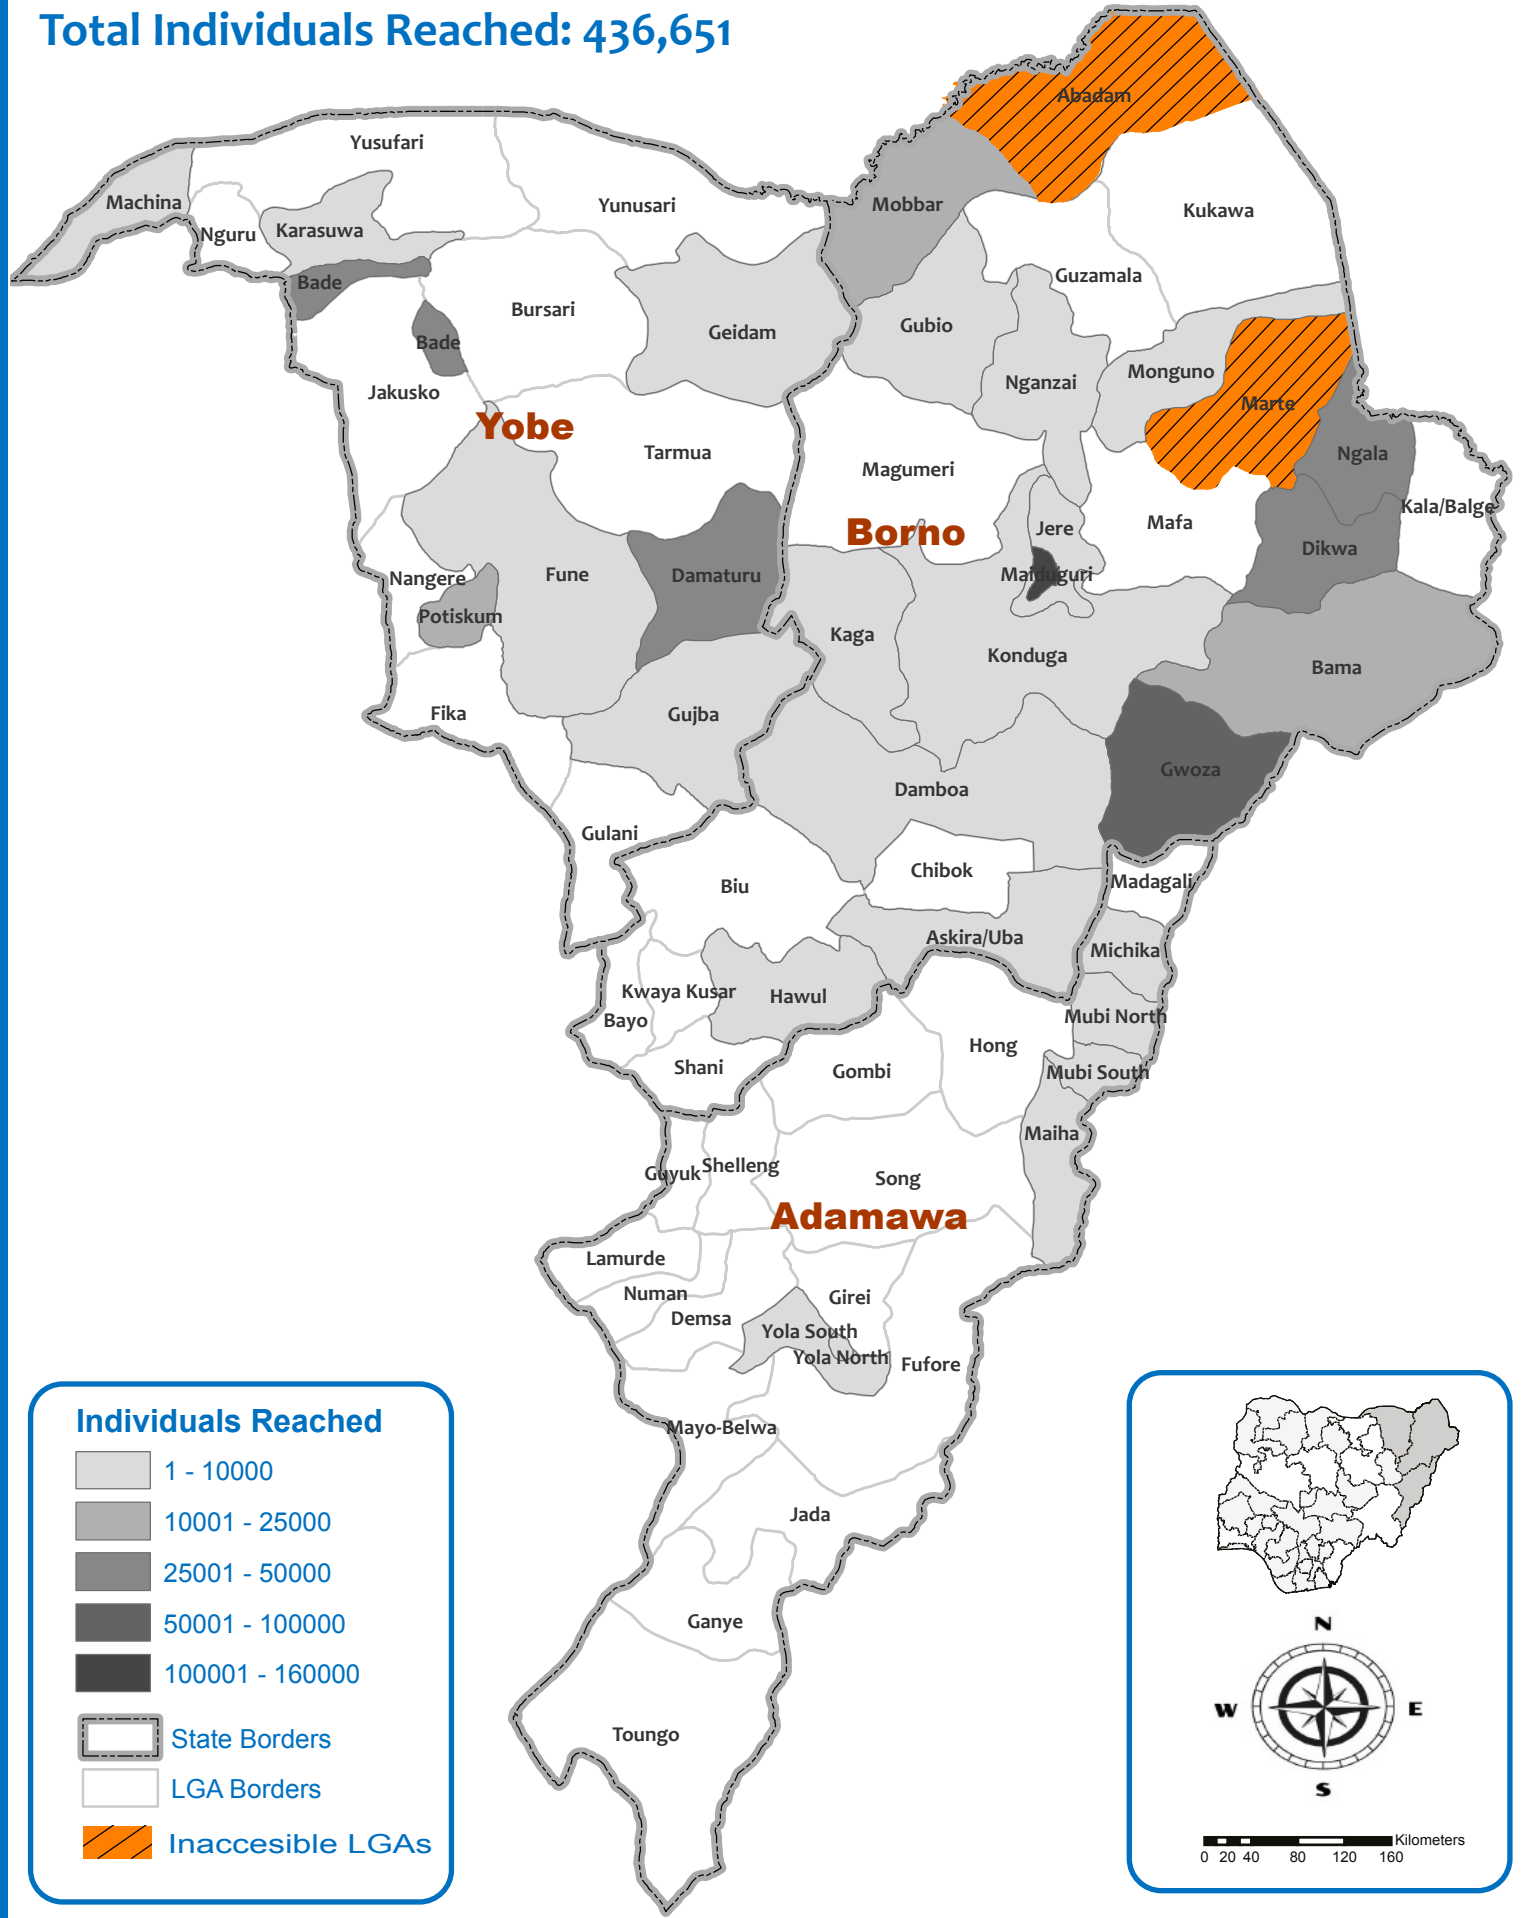

# UNHCR PROTECTION ACTIVITIES MAPPING

## JAN - DEC 2018

### Total Individuals Reached: 436,651

**Individuals Reached**

- 1 - 10000
- 10001 - 25000
- 25001 - 50000
- 50001 - 100000
- 100001 - 160000

State Borders  
LGA Borders  
Inaccessible LGAs

### Demographic Breakdown