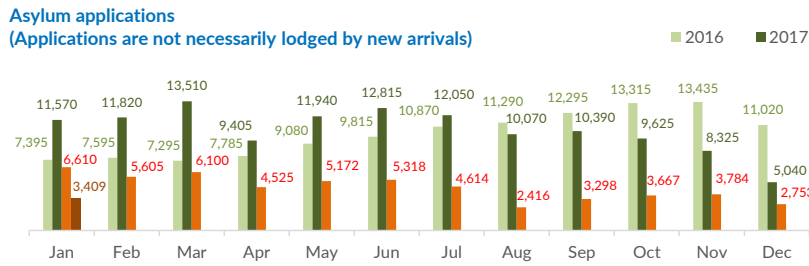

Italy weekly snapshot - 17 Feb 2019

(The charts below are based on figures from the Italian Ministry of Interior and UNHCR estimates. All figures are provisional and subject to change)

Total arrivals (1 Jan - 17 Feb 2019):	227
Total arrivals (1 Jan - 17 Feb 2018):	4,858
Total arrivals 1 Feb - 17 Feb 2019	25
Total arrivals 1 Feb - 17 Feb 2018	676
Average daily arrivals in February 2019 so far:	1
Average daily arrivals in January 2019:	7

Dead and missing in 2019 - Central Med (as of 17 Feb)	144
Dead and missing in 2019 - Mediterranean Sea (as of 17 Feb)	207
Dead and missing in 2018 - Central Med (as of 17 Feb)	323
Dead and missing in 2018 - Mediterranean Sea (as of 17 Feb)	428
Dead and missing in 2018 - Central Med	1,279
Dead and missing in 2018 - Mediterranean Sea	2,277

Estimated # of arrivals during the last seven days
(Based on arrivals or registration figures collected by UNHCR staff)

Mon, 11 Feb 2019	13
Tue, 12 Feb 2019	0
Wed, 13 Feb 2019	0
Thu, 14 Feb 2019	0
Fri, 15 Feb 2019	0
Sat, 16 Feb 2019	0
Sun, 17 Feb 2019	12