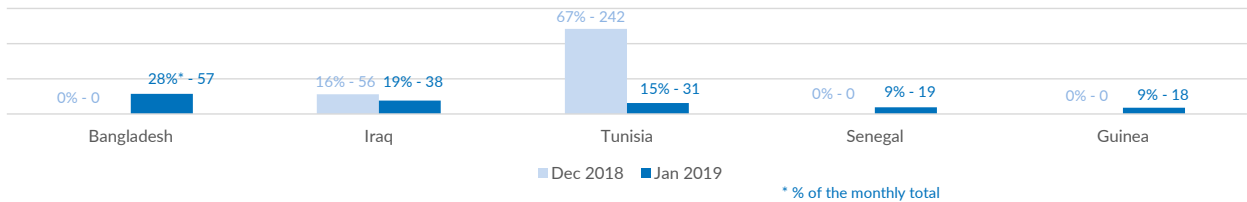

Most common sea arrival nationalities in Italy (comparison with previous month)