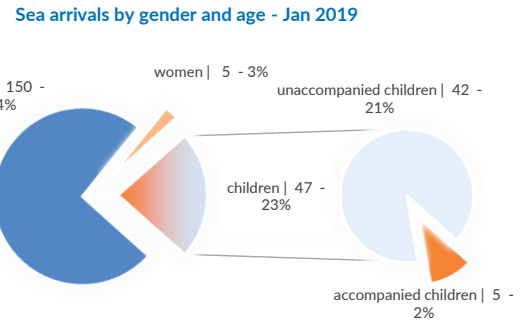

Italy weekly snapshot - 17 Feb 2019

(The charts below are based on figures from the Italian Ministry of Interior and UNHCR estimates. All figures are provisional and subject to change)

Total arrivals (1 Jan - 17 Feb 2019):	227
Total arrivals (1 Jan - 17 Feb 2018):	4,858
Total arrivals 1 Feb - 17 Feb 2019	25
Total arrivals 1 Feb - 17 Feb 2018	676
Average daily arrivals in February 2019 so far:	1
Average daily arrivals in January 2019:	7

Dead and missing in 2019 - Central Med (as of 17 Feb)	144
Dead and missing in 2019 - Mediterranean Sea (as of 17 Feb)	207
Dead and missing in 2018 - Central Med (as of 17 Feb)	323
Dead and missing in 2018 - Mediterranean Sea (as of 17 Feb)	428
Dead and missing in 2018 - Central Med	1,279
Dead and missing in 2018 - Mediterranean Sea	2,277

Estimated # of arrivals during the last seven days
(Based on arrivals or registration figures collected by UNHCR staff)

Mon, 11 Feb 2019	13
Tue, 12 Feb 2019	0
Wed, 13 Feb 2019	0
Thu, 14 Feb 2019	0
Fri, 15 Feb 2019	0
Sat, 16 Feb 2019	0
Sun, 17 Feb 2019	12