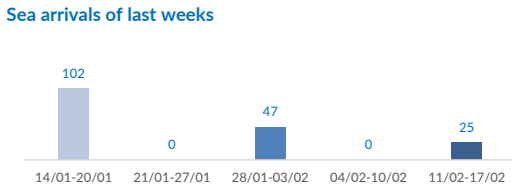

Italy weekly snapshot - 17 Feb 2019

(The charts below are based on figures from the Italian Ministry of Interior and UNHCR estimates. All figures are provisional and subject to change)

Total arrivals (1 Jan - 17 Feb 2019):	227
Total arrivals (1 Jan - 17 Feb 2018):	4,858
Total arrivals 1 Feb - 17 Feb 2019	25
Total arrivals 1 Feb - 17 Feb 2018	676
Average daily arrivals in February 2019 so far:	1
Average daily arrivals in January 2019:	7

Dead and missing in 2019 - Central Med (as of 17 Feb)	144
Dead and missing in 2019 - Mediterranean Sea (as of 17 Feb)	207
Dead and missing in 2018 - Central Med (as of 17 Feb)	323
Dead and missing in 2018 - Mediterranean Sea (as of 17 Feb)	428
Dead and missing in 2018 - Central Med	1,279
Dead and missing in 2018 - Mediterranean Sea	2,277

Estimated # of arrivals during the last seven days
(Based on arrivals or registration figures collected by UNHCR staff)

Mon, 11 Feb 2019	13
Tue, 12 Feb 2019	0
Wed, 13 Feb 2019	0
Thu, 14 Feb 2019	0
Fri, 15 Feb 2019	0
Sat, 16 Feb 2019	0
Sun, 17 Feb 2019	12