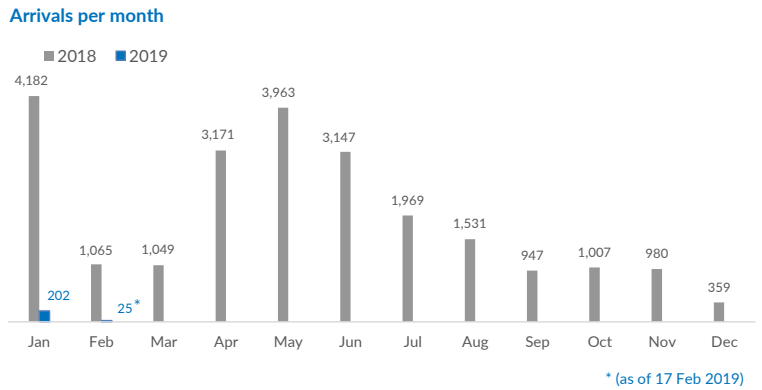

Italy weekly snapshot - 17 Feb 2019

(The charts below are based on figures from the Italian Ministry of Interior and UNHCR estimates. All figures are provisional and subject to change)

Total arrivals (1 Jan - 17 Feb 2019):	227
Total arrivals (1 Jan - 17 Feb 2018):	4,858
Total arrivals 1 Feb - 17 Feb 2019	25
Total arrivals 1 Feb - 17 Feb 2018	676
Average daily arrivals in February 2019 so far:	1
Average daily arrivals in January 2019:	7

Dead and missing in 2019 - Central Med (as of 17 Feb)	144
Dead and missing in 2019 - Mediterranean Sea (as of 17 Feb)	207
Dead and missing in 2018 - Central Med (as of 17 Feb)	323
Dead and missing in 2018 - Mediterranean Sea (as of 17 Feb)	428
Dead and missing in 2018 - Central Med	1,279
Dead and missing in 2018 - Mediterranean Sea	2,277

Estimated # of arrivals during the last seven days
(Based on arrivals or registration figures collected by UNHCR staff)

Mon, 11 Feb 2019	13
Tue, 12 Feb 2019	0
Wed, 13 Feb 2019	0
Thu, 14 Feb 2019	0
Fri, 15 Feb 2019	0
Sat, 16 Feb 2019	0
Sun, 17 Feb 2019	12