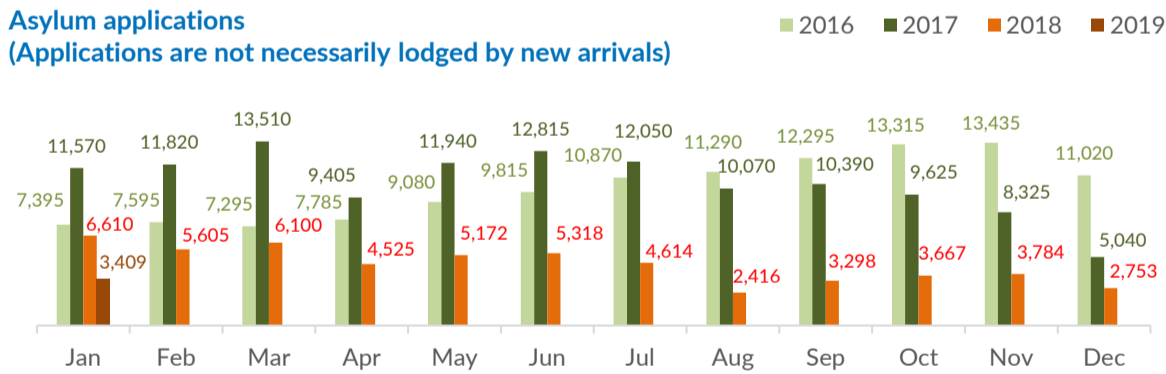

Asylum applications

(Applications are not necessarily lodged by new arrivals)