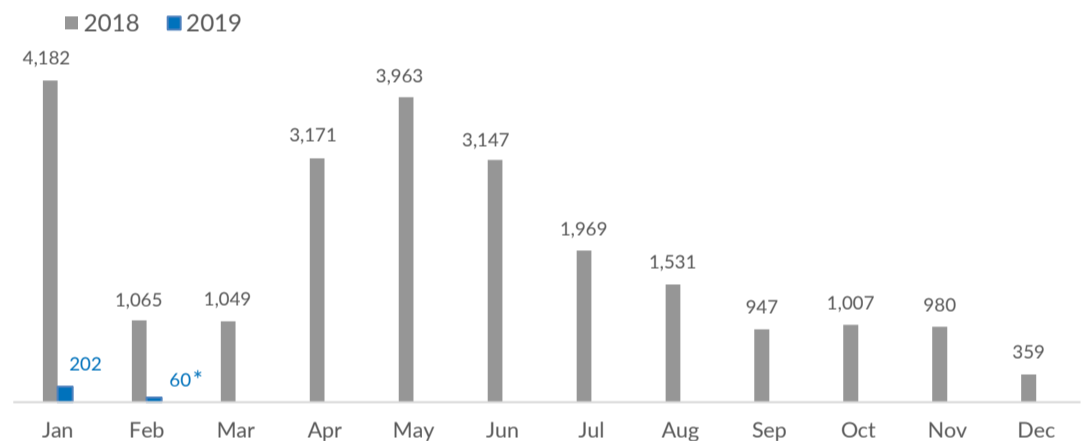

Total arrivals (1 Jan - 24 Feb 2018):

262
 5,235

Total arrivals 1 Feb - 24 Feb 2019

Total arrivals 1 Feb - 24 Feb 2018

60
 1,053

Average daily arrivals in February 2019 so far:

Average daily arrivals in January 2019:

324
 433

Dead and missing in 2018 - Central Med

Dead and missing in 2018 - Mediterranean Sea

1,279
 2,277

Estimated # of arrivals during the last seven days

(Based on arrivals or registration figures collected by UNHCR staff)

Mon, 18 Feb 2019	0
Tue, 19 Feb 2019	0
Wed, 20 Feb 2019	0
Thu, 21 Feb 2019	22
Fri, 22 Feb 2019	13
Sat, 23 Feb 2019	0
Sun, 24 Feb 2019	0

Sea arrivals of last weeks

Arrivals per month

* (as of 24 Feb 2019)

Asylum applications