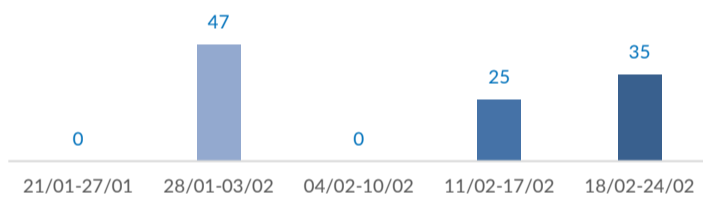

Total arrivals (1 Jan - 24 Feb 2018):

262
 5,235

Total arrivals 1 Feb - 24 Feb 2019

Total arrivals 1 Feb - 24 Feb 2018

60
 1,053

Average daily arrivals in February 2019 so far:

Average daily arrivals in January 2019:

324
 433

Dead and missing in 2018 - Central Med

Dead and missing in 2018 - Mediterranean Sea

1,279
 2,277

Estimated # of arrivals during the last seven days

(Based on arrivals or registration figures collected by UNHCR staff)

Mon, 18 Feb 2019	0
Tue, 19 Feb 2019	0
Wed, 20 Feb 2019	0
Thu, 21 Feb 2019	22
Fri, 22 Feb 2019	13
Sat, 23 Feb 2019	0
Sun, 24 Feb 2019	0

Sea arrivals of last weeks

Arrivals per month

* (as of 24 Feb 2019)

Asylum applications