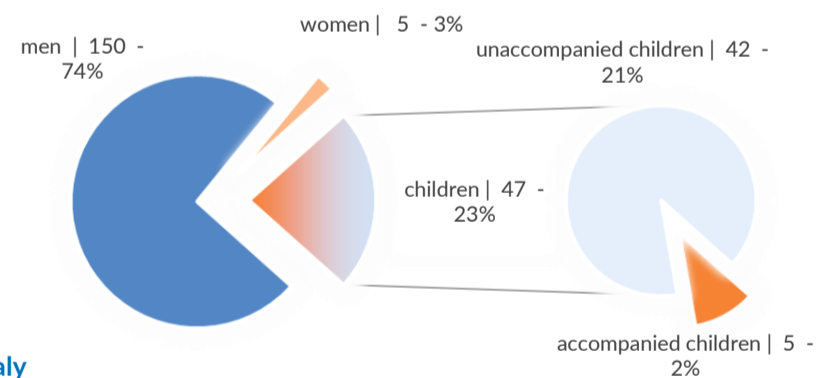

Sea arrivals by gender and age - Jan 2019