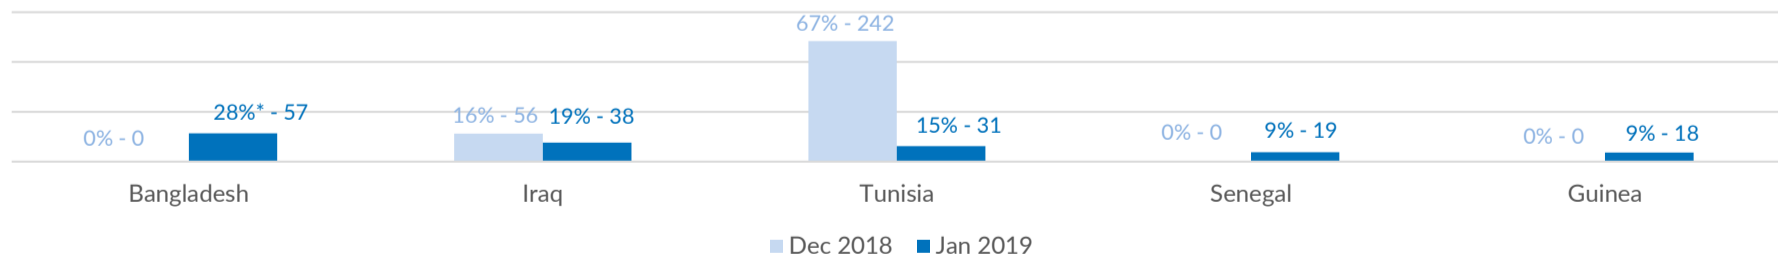

Most common sea arrival nationalities in Italy (comparison with previous month)