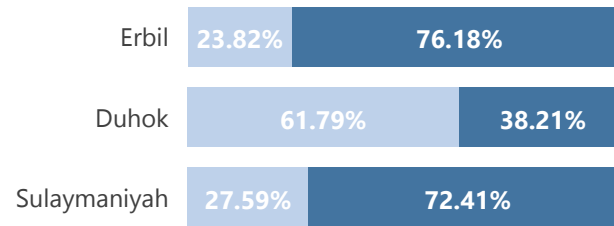

Camp and Urban Population

Population Trend

Governorate	Individuals	Household	% of Total
Erbil	128,631	42,971	50.83%
Erbil Urban	97,986	35,744	38.72%
Darashakran Camp	11,792	2,661	4.66%
Qushtapa Camp	8,175	2,009	3.23%
Kawergosk Camp	7,812	1,928	3.09%
Basirma Camp	2,866	629	1.13%
Duhok	88,696	24,527	35.05%
Domiz Camp	34,134	8,612	13.49%
Duhok Urban	33,891	11,034	13.39%
Domiz Camp 2	10,581	2,555	4.18%
Gawilan Camp	8,983	2,047	3.55%
Akre Settlement	1,107	279	0.44%
Sulaymaniyah	32,565	10,987	12.87%
Sulaymaniyah Urban	23,580	8,739	9.32%
Arbat Camp	8,985	2,248	3.55%
Other	3,193	1,251	1.26%
Other Urban Locations	3,193	1,251	1.26%
Total	253,085	79,736	100.00%