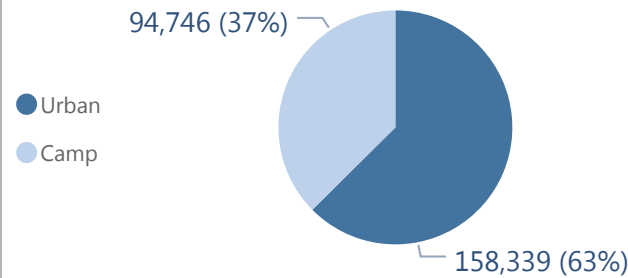

Camp and Urban Population

Population Trend

Governorate	Individuals	Household	% of Total
Erbil	128,631	42,971	50.83%
Erbil Urban	97,986	35,744	38.72%
Darashakran Camp	11,792	2,661	4.66%
Qushtapa Camp	8,175	2,009	3.23%
Kawergosk Camp	7,812	1,928	3.09%
Basirma Camp	2,866	629	1.13%
Duhok	88,696	24,527	35.05%
Domiz Camp	34,134	8,612	13.49%
Duhok Urban	33,891	11,034	13.39%
Domiz Camp 2	10,581	2,555	4.18%
Gawilan Camp	8,983	2,047	3.55%
Akre Settlement	1,107	279	0.44%
Sulaymaniyah	32,565	10,987	12.87%
Sulaymaniyah Urban	23,580	8,739	9.32%
Arbat Camp	8,985	2,248	3.55%
Other	3,193	1,251	1.26%
Other Urban Locations	3,193	1,251	1.26%
Total	253,085	79,736	100.00%