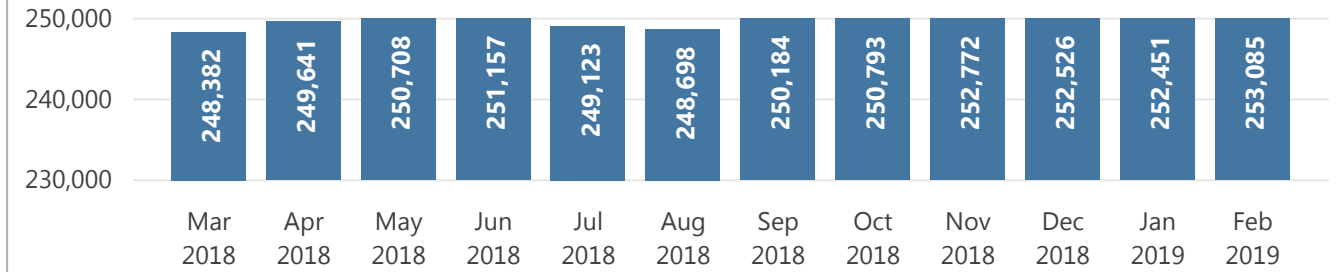

Camp and Urban Population

Population Trend

Governorate	Individuals	Household	% of Total
Erbil	128,631	42,971	50.83%
Erbil Urban	97,986	35,744	38.72%
Darashakran Camp	11,792	2,661	4.66%
Qushtapa Camp	8,175	2,009	3.23%
Kawergosk Camp	7,812	1,928	3.09%
Basirma Camp	2,866	629	1.13%
Duhok	88,696	24,527	35.05%
Domiz Camp	34,134	8,612	13.49%
Duhok Urban	33,891	11,034	13.39%
Domiz Camp 2	10,581	2,555	4.18%
Gawilan Camp	8,983	2,047	3.55%
Akre Settlement	1,107	279	0.44%
Sulaymaniyah	32,565	10,987	12.87%
Sulaymaniyah Urban	23,580	8,739	9.32%
Arbat Camp	8,985	2,248	3.55%
Other	3,193	1,251	1.26%
Other Urban Locations	3,193	1,251	1.26%
Total	253,085	79,736	100.00%