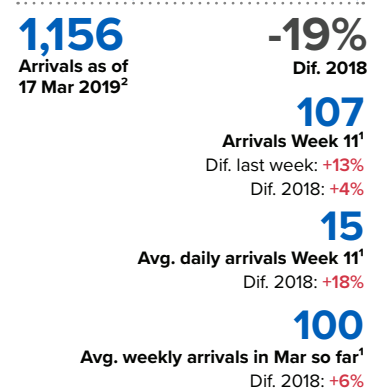

SPAIN Weekly snapshot - Week 11 (11 - 17 Mar 2019)

The charts below are based on figures from the Ministry of Interior and UNHCR estimates. All figures are provisional and subject to change

Refugees & migrants: sea and land arrivals in week 11¹

Total Sea and Land

Sea

Land (Ceuta & Melilla)

Sea and land arrivals during the last five weeks¹

Arrivals per month²

Most common nationalities, Jan-Feb 2019²

Demographic breakdown, Jan-Feb 2019²