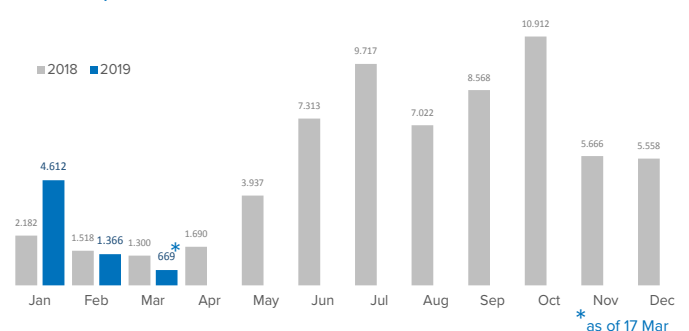

SPAIN Weekly snapshot - Week 11 (11 - 17 Mar 2019)

The charts below are based on figures from the Ministry of Interior and UNHCR estimates. All figures are provisional and subject to change

Refugees & migrants: sea and land arrivals in week 11¹

Total Sea and Land

Sea

Land (Ceuta & Melilla)

Sea and land arrivals during the last five weeks¹

Arrivals per month²

Most common nationalities, Jan-Feb 2019²

Demographic breakdown, Jan-Feb 2019²