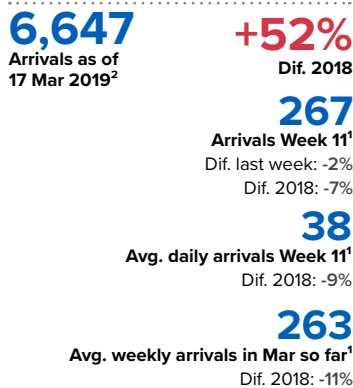

SPAIN Weekly snapshot - Week 11 (11 - 17 Mar 2019)

The charts below are based on figures from the Ministry of Interior and UNHCR estimates. All figures are provisional and subject to change

Refugees & migrants: sea and land arrivals in week 11¹

Total Sea and Land

Sea

Land (Ceuta & Melilla)

Sea and land arrivals during the last five weeks¹

Arrivals per month²

Most common nationalities, Jan-Feb 2019²

Demographic breakdown, Jan-Feb 2019²