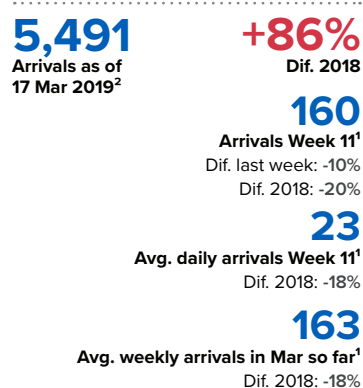

SPAIN Weekly snapshot - Week 11 (11 - 17 Mar 2019)

The charts below are based on figures from the Ministry of Interior and UNHCR estimates. All figures are provisional and subject to change

Refugees & migrants: sea and land arrivals in week 11¹

Total Sea and Land

Sea

Land (Ceuta & Melilla)

Sea and land arrivals during the last five weeks¹

Arrivals per month²

Most common nationalities, Jan-Feb 2019²

Demographic breakdown, Jan-Feb 2019²