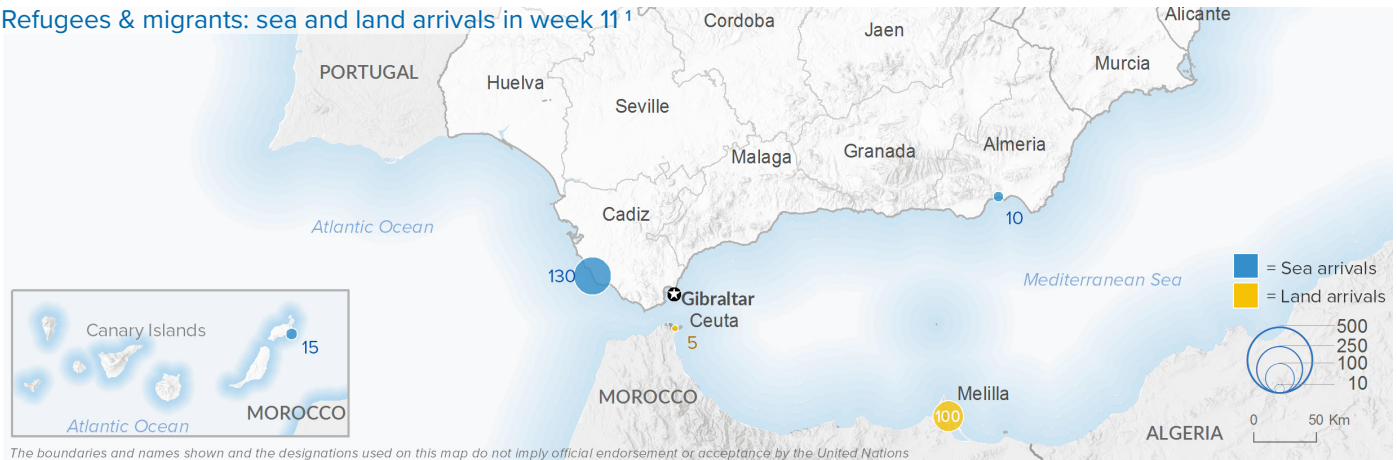

SPAIN Weekly snapshot - Week 11 (11 - 17 Mar 2019)

The charts below are based on figures from the Ministry of Interior and UNHCR estimates. All figures are provisional and subject to change

Refugees & migrants: sea and land arrivals in week 11¹

Total Sea and Land

Sea

Land (Ceuta & Melilla)

Sea and land arrivals during the last five weeks¹

Arrivals per month²

Most common nationalities, Jan-Feb 2019²

Demographic breakdown, Jan-Feb 2019²