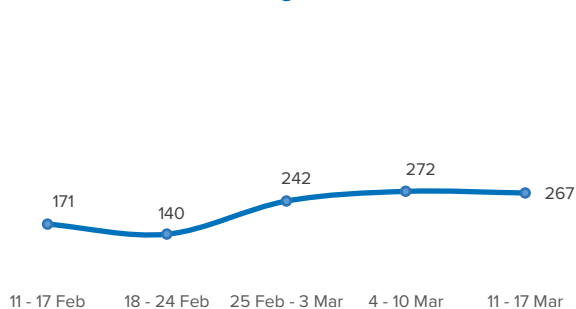

SPAIN Weekly snapshot - Week 11 (11 - 17 Mar 2019)

The charts below are based on figures from the Ministry of Interior and UNHCR estimates. All figures are provisional and subject to change

Refugees & migrants: sea and land arrivals in week 11¹

Total Sea and Land

Sea

Land (Ceuta & Melilla)

Sea and land arrivals during the last five weeks¹

Arrivals per month²

Most common nationalities, Jan-Feb 2019²

Demographic breakdown, Jan-Feb 2019²