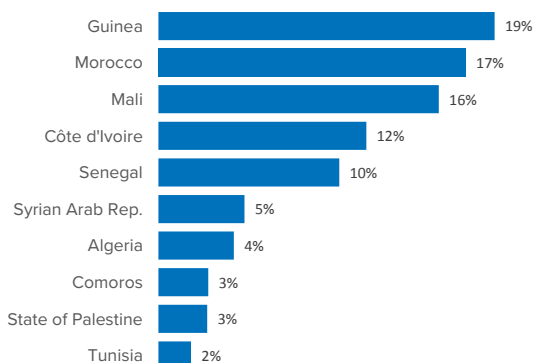

SPAIN Weekly snapshot - Week 11 (11 - 17 Mar 2019)

The charts below are based on figures from the Ministry of Interior and UNHCR estimates. All figures are provisional and subject to change

Refugees & migrants: sea and land arrivals in week 11¹

Total Sea and Land

Sea

Land (Ceuta & Melilla)

Sea and land arrivals during the last five weeks¹

Arrivals per month²

Most common nationalities, Jan-Feb 2019²

Demographic breakdown, Jan-Feb 2019²