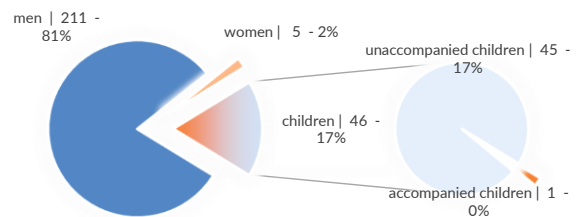

<b>Estimated # of arrivals during the last seven days</b>	<b>98</b>
---	-----------

(Based on arrivals or registration figures collected by UNHCR staff)

Mon, 25 Mar 2019	81
Tue, 26 Mar 2019	0
Wed, 27 Mar 2019	0
Thu, 28 Mar 2019	0
Fri, 29 Mar 2019	0
Sat, 30 Mar 2019	10
Sun, 31 Mar 2019	7

Arrivals per month

\* (as of 31 Mar 2019)

Sea arrivals of last weeks

Asylum applications

(Applications are not necessarily lodged by new arrivals)

Sea arrivals by gender and age - Jan -Feb 2019

Most common sea arrival nationalities in Italy (comparison with previous month)