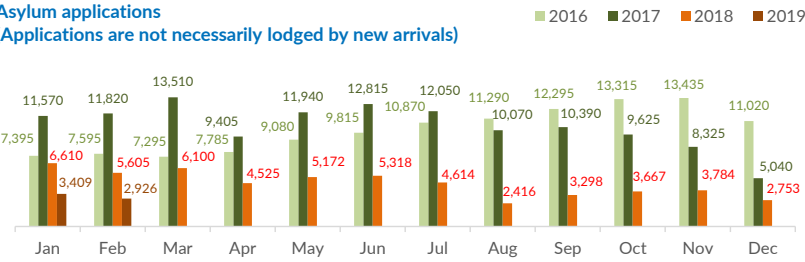

<b>Estimated # of arrivals during the last seven days</b>	<b>98</b>
---	-----------

(Based on arrivals or registration figures collected by UNHCR staff)

Mon, 25 Mar 2019	81
Tue, 26 Mar 2019	0
Wed, 27 Mar 2019	0
Thu, 28 Mar 2019	0
Fri, 29 Mar 2019	0
Sat, 30 Mar 2019	10
Sun, 31 Mar 2019	7

Arrivals per month

\* (as of 31 Mar 2019)

Sea arrivals of last weeks

Asylum applications

(Applications are not necessarily lodged by new arrivals)

Sea arrivals by gender and age - Jan -Feb 2019

Most common sea arrival nationalities in Italy (comparison with previous month)

\* % of the monthly total

Estimated daily sea arrivals in 2019