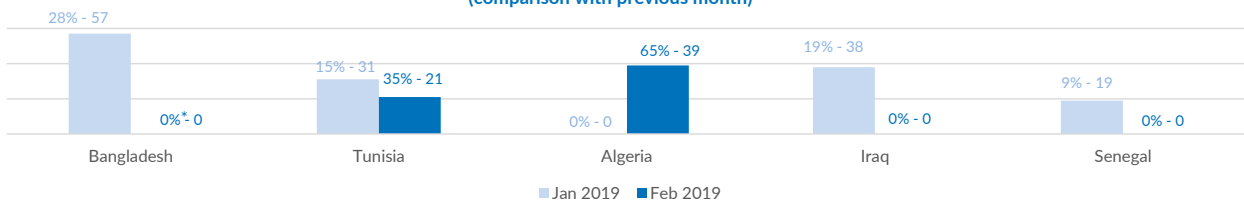

<b>Estimated # of arrivals during the last seven days</b>	<b>98</b>
---	-----------

(Based on arrivals or registration figures collected by UNHCR staff)

Mon, 25 Mar 2019	81
Tue, 26 Mar 2019	0
Wed, 27 Mar 2019	0
Thu, 28 Mar 2019	0
Fri, 29 Mar 2019	0
Sat, 30 Mar 2019	10
Sun, 31 Mar 2019	7

Arrivals per month

\* (as of 31 Mar 2019)

Sea arrivals of last weeks

Asylum applications

(Applications are not necessarily lodged by new arrivals)

Sea arrivals by gender and age - Jan -Feb 2019

Most common sea arrival nationalities in Italy (comparison with previous month)