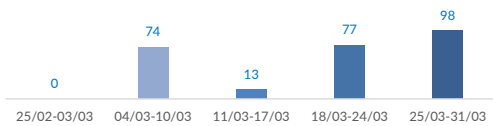

<b>Estimated # of arrivals during the last seven days</b>	<b>98</b>
---	-----------

(Based on arrivals or registration figures collected by UNHCR staff)

Mon, 25 Mar 2019	81
Tue, 26 Mar 2019	0
Wed, 27 Mar 2019	0
Thu, 28 Mar 2019	0
Fri, 29 Mar 2019	0
Sat, 30 Mar 2019	10
Sun, 31 Mar 2019	7

Arrivals per month

\* (as of 31 Mar 2019)

Sea arrivals of last weeks

Asylum applications

(Applications are not necessarily lodged by new arrivals)

Sea arrivals by gender and age - Jan -Feb 2019

Most common sea arrival nationalities in Italy (comparison with previous month)