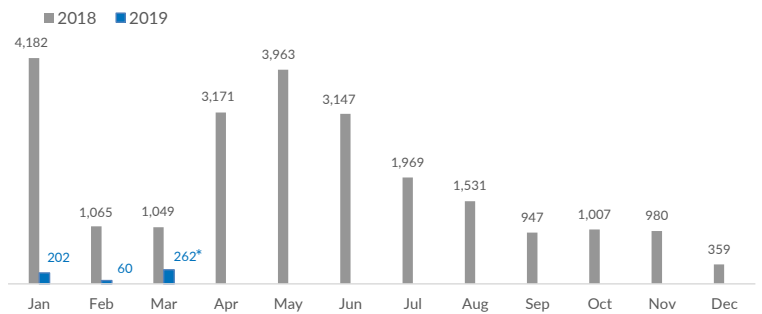

Arrivals per month