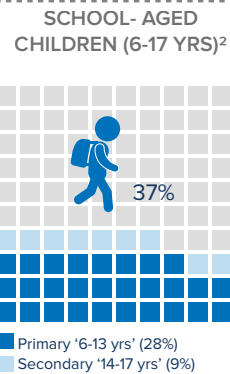

¹Total number of refugees is the sum of UNHCR/COR registered population and IPP registered & unregistered figures. Additional sources estimate a total of 1.3 million South Sudanese refugees in Sudan; however, data require verification.

POPULATION BY STATE

The boundaries and names shown and the designations used on this map do not imply official endorsement or acceptance by the United Nations.

MONTHLY ARRIVAL TRENDS (2015-2019)

²Population distribution statistics are based on biometrically registered individuals only