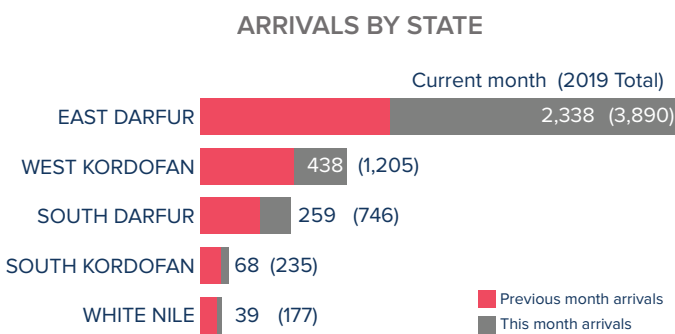

¹Total number of refugees is the sum of UNHCR/COR registered population and IPP registered & unregistered figures. Additional sources estimate a total of 1.3 million South Sudanese refugees in Sudan; however, data require verification.

POPULATION BY STATE

The boundaries and names shown and the designations used on this map do not imply official endorsement or acceptance by the United Nations.

MONTHLY ARRIVAL TRENDS (2015-2019)

²Population distribution statistics are based on biometrically registered individuals only