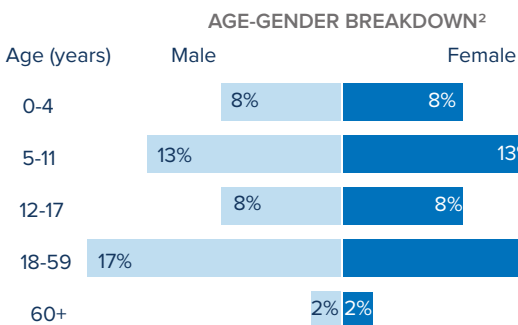

¹Total number of refugees is the sum of UNHCR/COR registered population and IPP registered & unregistered figures. Additional sources estimate a total of 1.3 million South Sudanese refugees in Sudan; however, data require verification.

POPULATION BY STATE

The boundaries and names shown and the designations used on this map do not imply official endorsement or acceptance by the United Nations.

MONTHLY ARRIVAL TRENDS (2015-2019)

²Population distribution statistics are based on biometrically registered individuals only