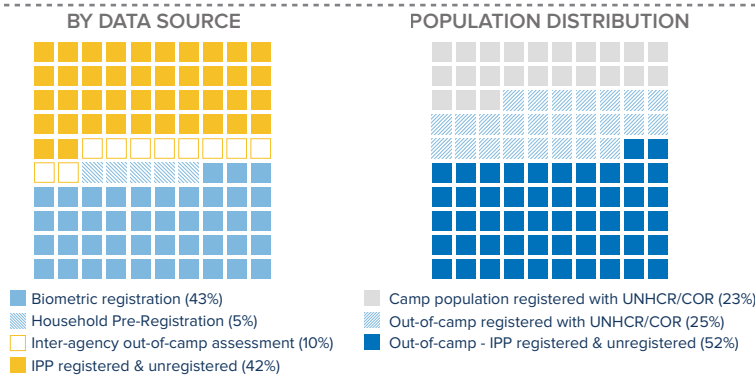

¹Total number of refugees is the sum of UNHCR/COR registered population and IPP registered & unregistered figures. Additional sources estimate a total of 1.3 million South Sudanese refugees in Sudan; however, data require verification.

POPULATION BY STATE

The boundaries and names shown and the designations used on this map do not imply official endorsement or acceptance by the United Nations.

MONTHLY ARRIVAL TRENDS (2015-2019)

²Population distribution statistics are based on biometrically registered individuals only