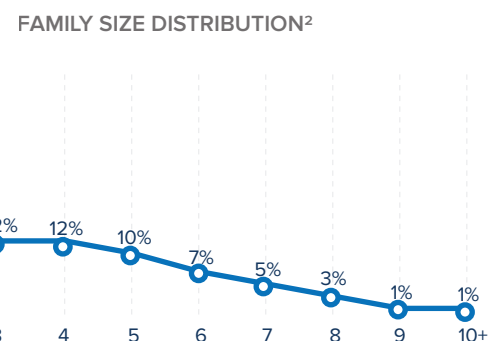

¹Total number of refugees is the sum of UNHCR/COR registered population and IPP registered & unregistered figures. Additional sources estimate a total of 1.3 million South Sudanese refugees in Sudan; however, data require verification.

POPULATION BY STATE

The boundaries and names shown and the designations used on this map do not imply official endorsement or acceptance by the United Nations.

MONTHLY ARRIVAL TRENDS (2015-2019)

²Population distribution statistics are based on biometrically registered individuals only