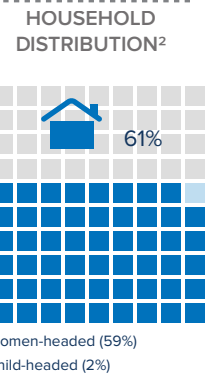

¹Total number of refugees is the sum of UNHCR/COR registered population and IPP registered & unregistered figures. Additional sources estimate a total of 1.3 million South Sudanese refugees in Sudan; however, data require verification.

POPULATION BY STATE

The boundaries and names shown and the designations used on this map do not imply official endorsement or acceptance by the United Nations.

MONTHLY ARRIVAL TRENDS (2015-2019)

²Population distribution statistics are based on biometrically registered individuals only