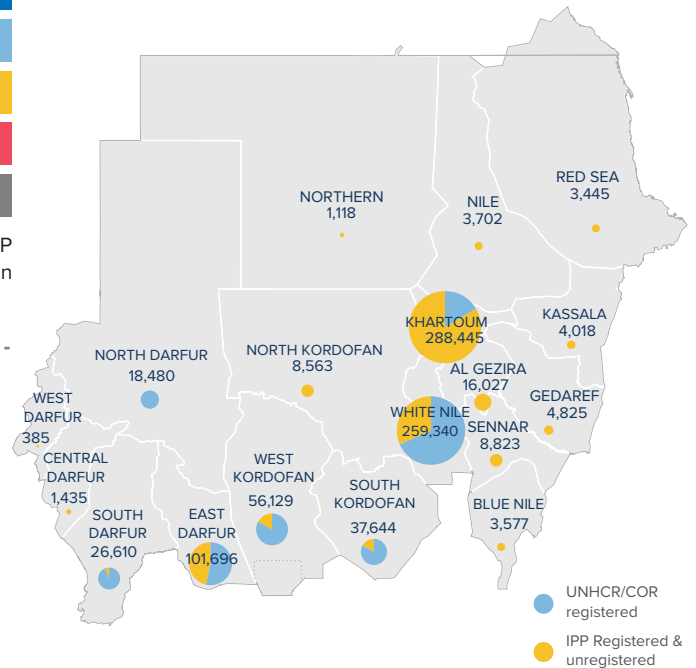

¹Total number of refugees is the sum of UNHCR/COR registered population and IPP registered & unregistered figures. Additional sources estimate a total of 1.3 million South Sudanese refugees in Sudan; however, data require verification.

POPULATION BY STATE

The boundaries and names shown and the designations used on this map do not imply official endorsement or acceptance by the United Nations.

MONTHLY ARRIVAL TRENDS (2015-2019)

²Population distribution statistics are based on biometrically registered individuals only