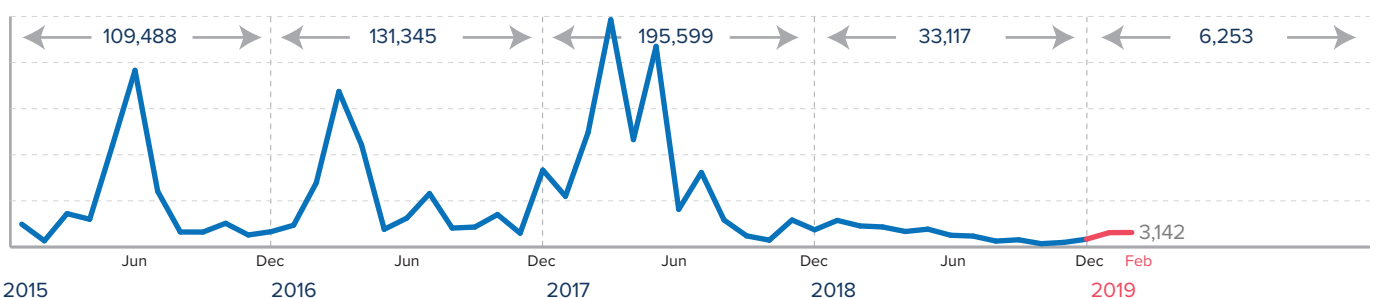

¹Total number of refugees is the sum of UNHCR/COR registered population and IPP registered & unregistered figures. Additional sources estimate a total of 1.3 million South Sudanese refugees in Sudan; however, data require verification.

POPULATION BY STATE

The boundaries and names shown and the designations used on this map do not imply official endorsement or acceptance by the United Nations.

MONTHLY ARRIVAL TRENDS (2015-2019)

²Population distribution statistics are based on biometrically registered individuals only