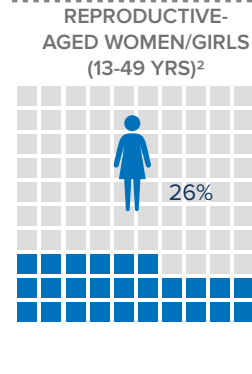

¹Total number of refugees is the sum of UNHCR/COR registered population and IPP registered & unregistered figures. Additional sources estimate a total of 1.3 million South Sudanese refugees in Sudan; however, data require verification.

POPULATION BY STATE

The boundaries and names shown and the designations used on this map do not imply official endorsement or acceptance by the United Nations.

MONTHLY ARRIVAL TRENDS (2015-2019)

²Population distribution statistics are based on biometrically registered individuals only