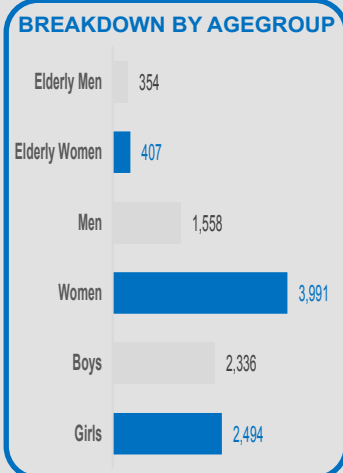

NIGERIA: REFUGEE RETURNEES DISTRIBUTION IN NORTHEAST DISTRIBUTED BY LGA OF ORIGIN

JAN - MAR 2019

TOTAL REFUGEE RETURNEES
11,140

The boundaries and the names shown and the designations used on this map do not imply official endorsement or acceptance by the United Nations. Contact: nigabim@unhcr.org