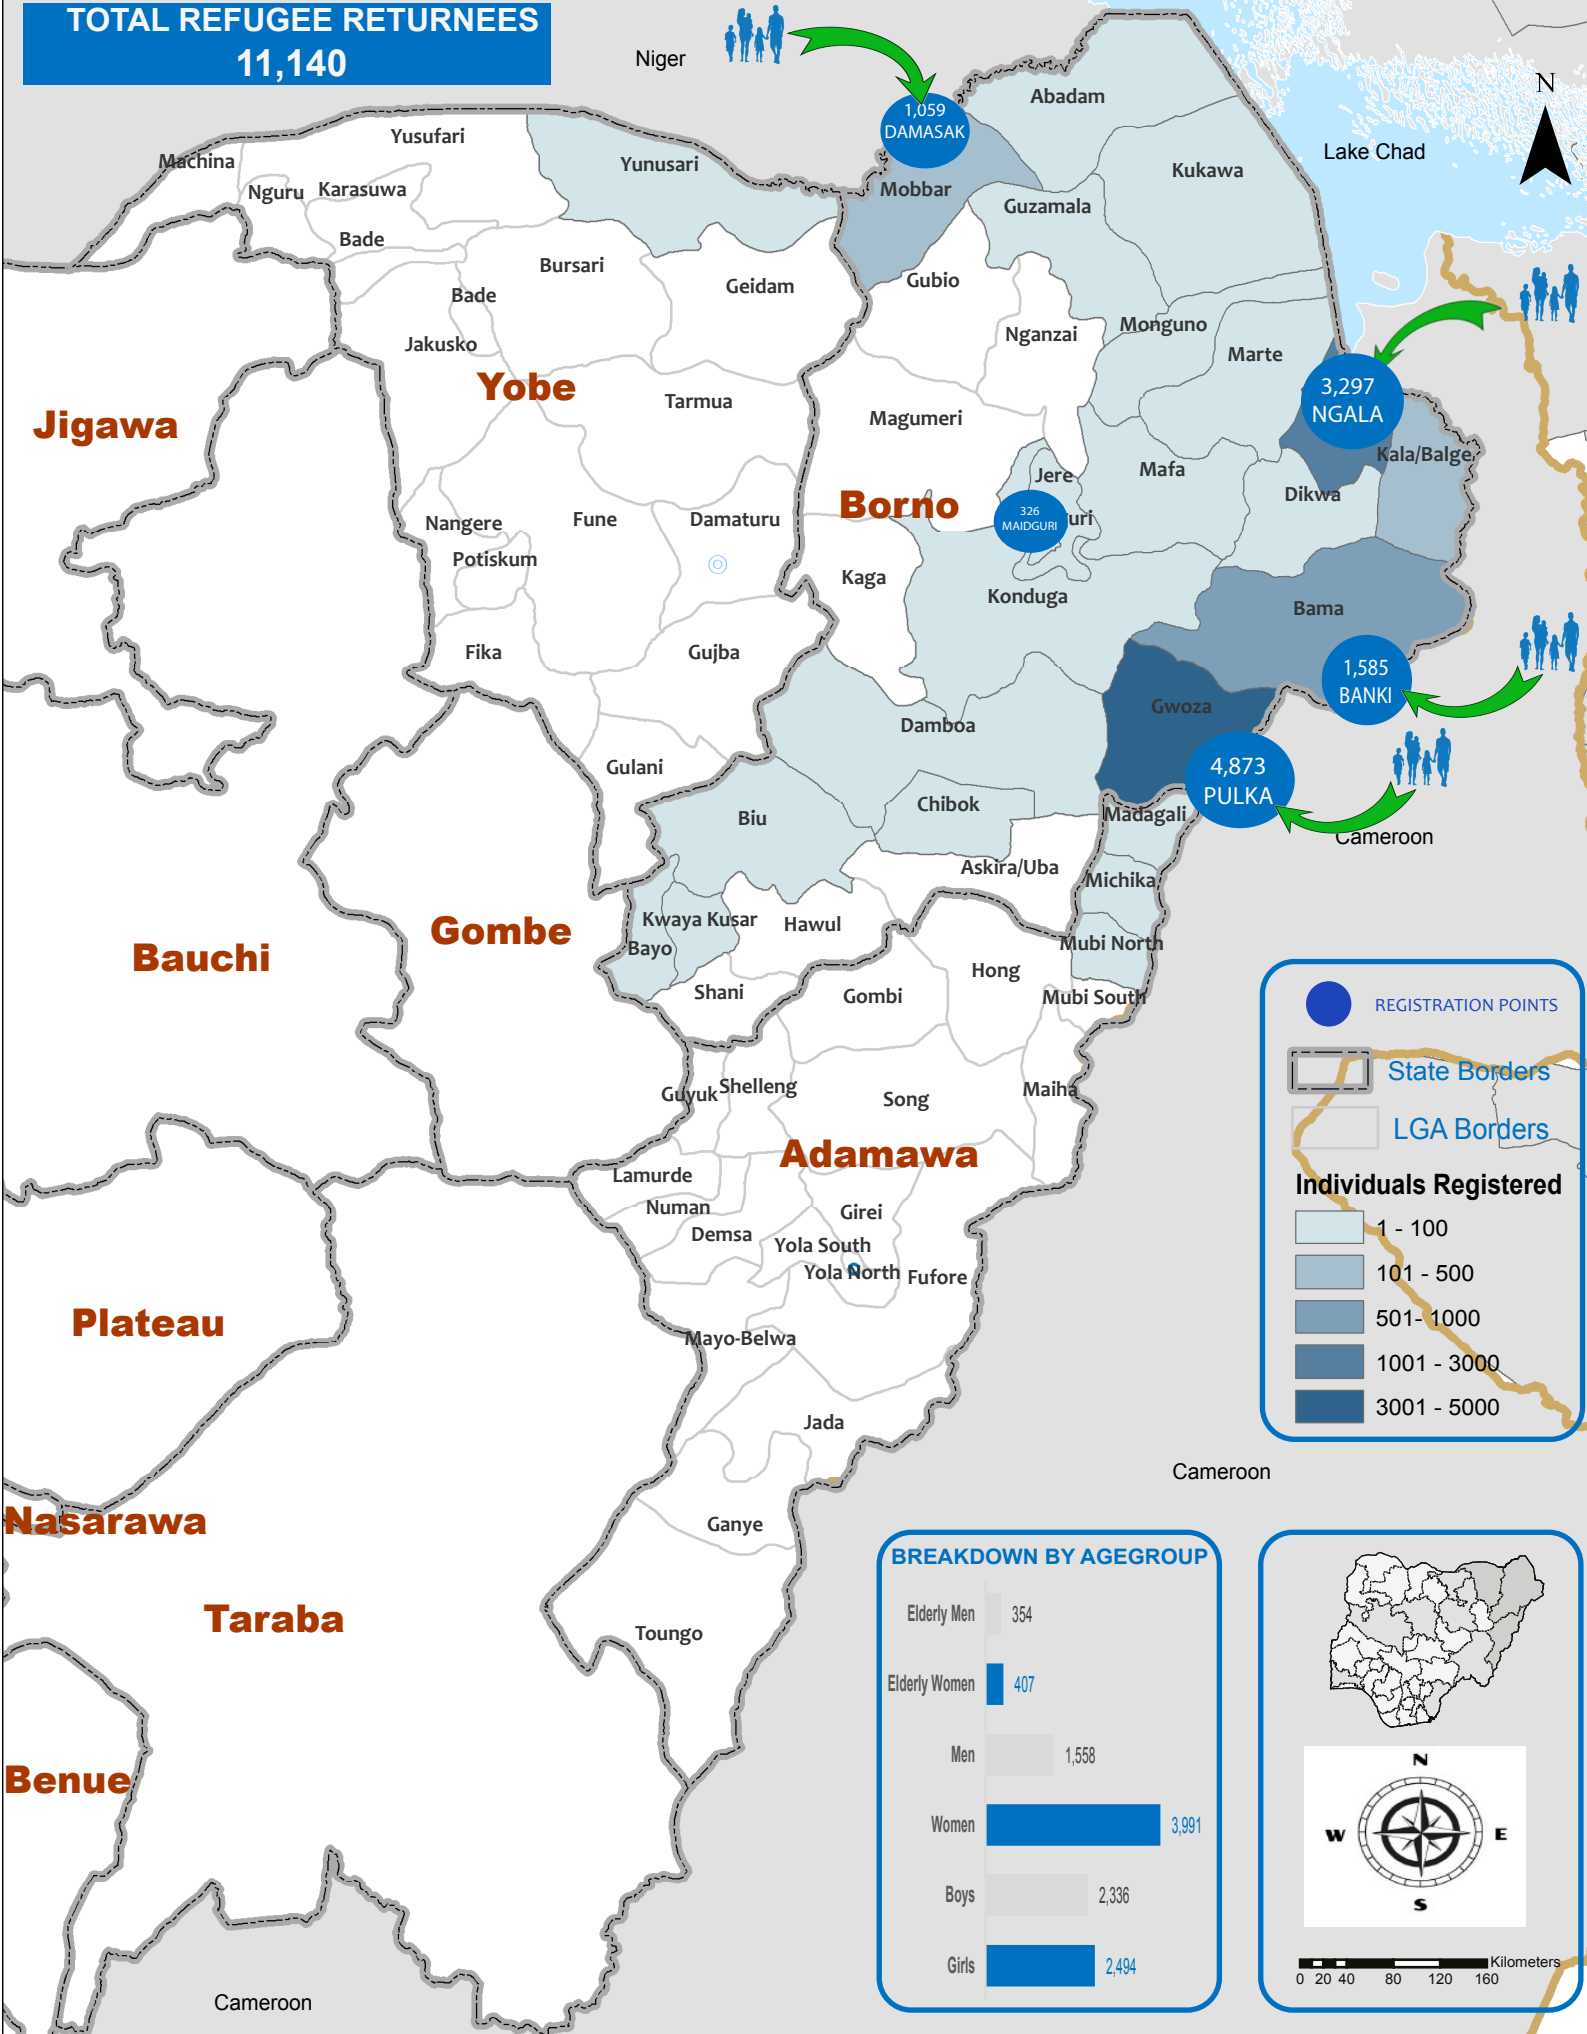

NIGERIA: REFUGEE RETURNEES DISTRIBUTION IN NORTHEAST DISTRIBUTED BY LGA OF ORIGIN

JAN - MAR 2019

TOTAL REFUGEE RETURNEES
11,140

The boundaries and the names shown and the designations used on this map do not imply official endorsement or acceptance by the United Nations. Contact: nigabim@unhcr.org