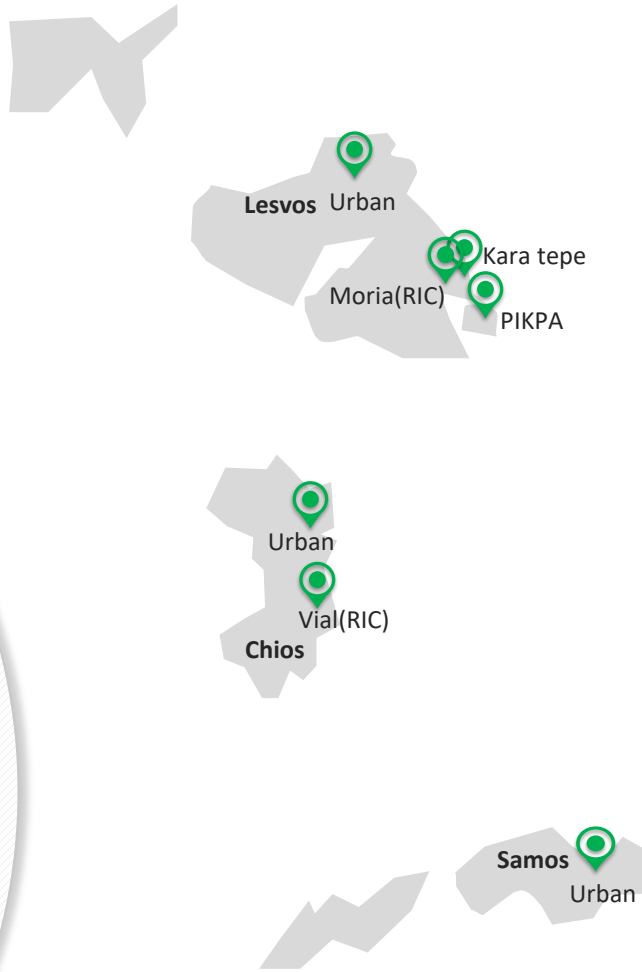

Greece

Epirus-NFE 2W

-  NFE actor present
-  No presence or report by NFE actor

Site	Type of Site	Actors
Agia Eleni	Temporary accommodation site	Arsis, Second Tree, INTERSOS, KEK GESEVEE
Doliana	Temporary accommodation site	Arsis, Municipality workers
Katsikas	Temporary accommodation site	Arsis, Second Tree
Ioannina	Urban	Arsis, Second Tree, INTERSOS, KEK GESEVEE
Filipiada	Temporary accommodation site	No Actor

Greece

Thessaly-NFE 2W

-  NFE actor present
-  No presence or report by NFE actor

Site	Type of Site	Actors
Koutsochero	Temporary accommodation site	DRC
Trikala	Urban	DRC
Volos	Temporary accommodation site	DRC
Larissa	Urban	No Actor
Karditsa	Urban	No Actor

Greece

West Greece-NFE 2W

-  NFE actor present
-  No presence or report by NFE actor

Site	Type of Site	Actors
Andravida	Temporary accommodation site	No Actor

Greece

North Aegean-NFE 2W

-  NFE actor present
-  No presence or report by NFE actor