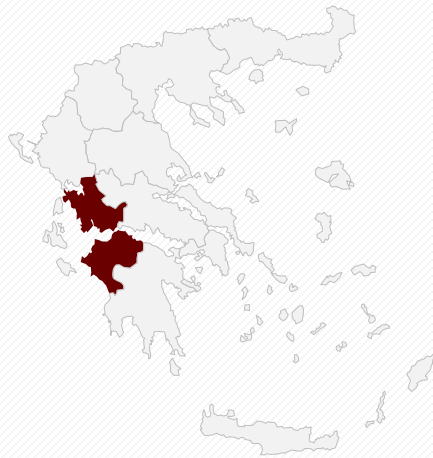

Greece

West Greece-NFE 2W

- NFE actor present
- No presence or report by NFE actor

Site	Type of Site	Actors
Andravida	Temporary accommodation site	No Actor