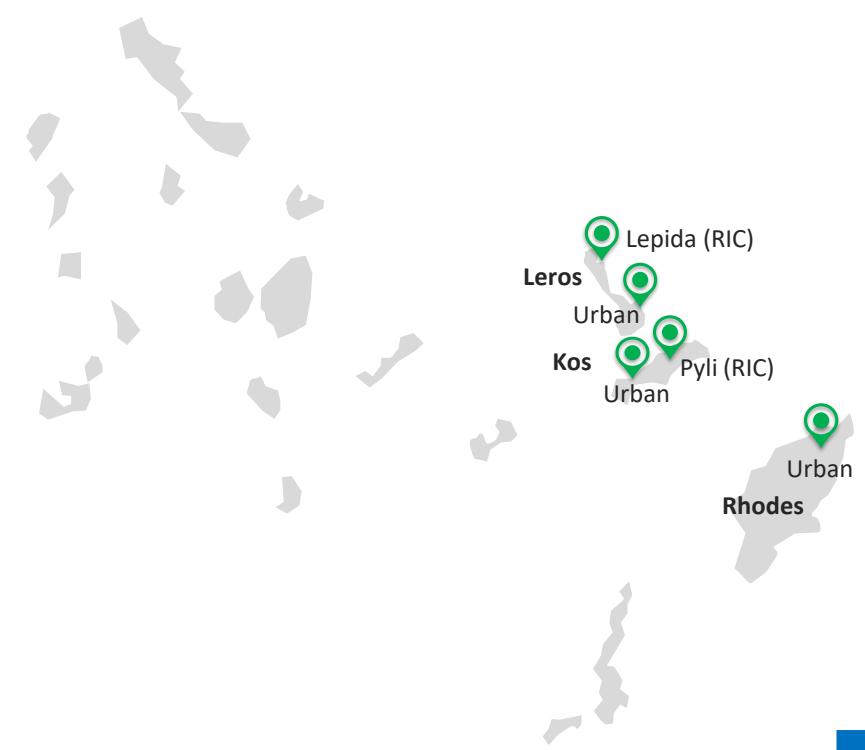

Greece

South Aegean-NFE 2W

- NFE actor present
- No presence or report by NFE actor

Site	Type of Site	Actors
Kos	RIC	RIC staff (OAED)
Kos	Urban	Arsis, KEDU, Solidarity Center
Leros	RIC	RIS Teachers
Leros	Urban	Arsis (LEDU), ECHO 100+
Rhodes	Urban	University of Aegean/ Linguistics Lab of the Department of Primary Education