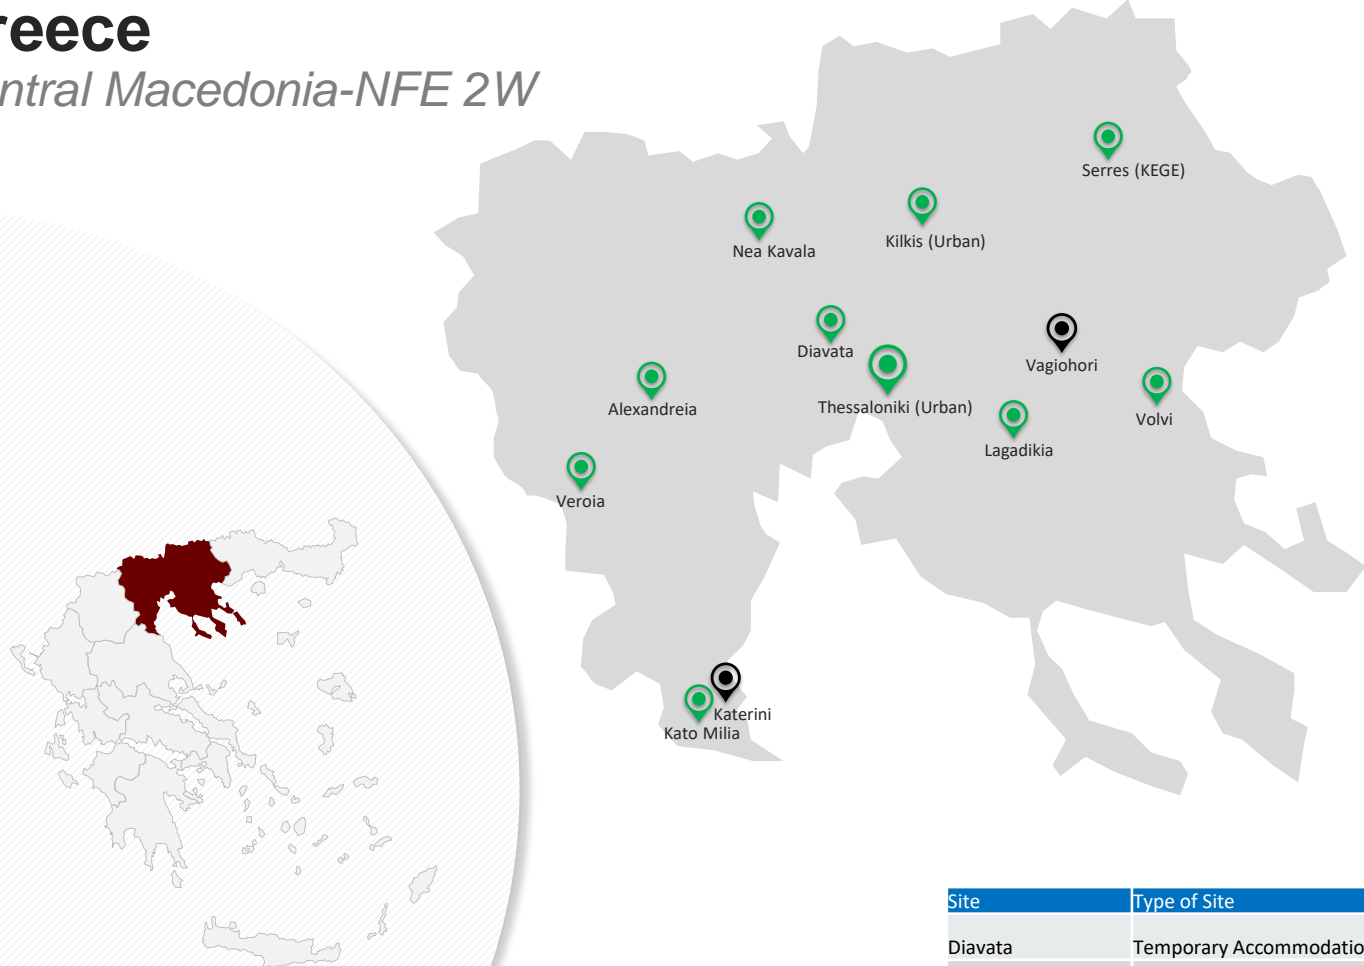

Greece

Central Macedonia-NFE 2W

- NFE actor present
- No presence or report by NFE actor

Site	Type of Site	Actors
Diavata	Temporary Accommodation Site	Arsis
Kato Milia	Temporary Accommodation Site	Solidarity Now
Alexandreia	Temporary Accommodation Site	DRC
Kilkis	Urban	OMNES
Lagadikia	Temporary Accommodation Site	DRC, Arsis
Serres	Temporary Accommodation Site	Solidarity Now
Thessaloniki	Urban	Solidarity Now, OIF, RTI, METAdrasi, SOS Children's Villages
Volvi	Temporary Accommodation Site	IATAP
Nea Kavala	Temporary Accommodation Site	DRC
Veroia	Temporary Accommodation Site	DRC
Vagiohori	Temporary Accommodation Site	No Actor
Katerini	Urban	No Actor