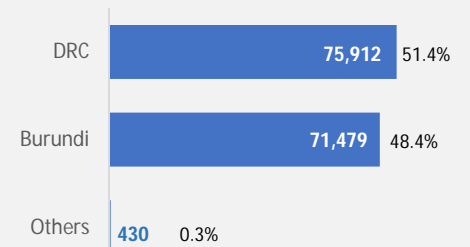

Population Figures

Active Total	149,289
Refugees	147,441
Asylum Seekers (Pending)	1,848

CoO Breakdown (Ref)

Age Breakdown

Monthly Registration Trends