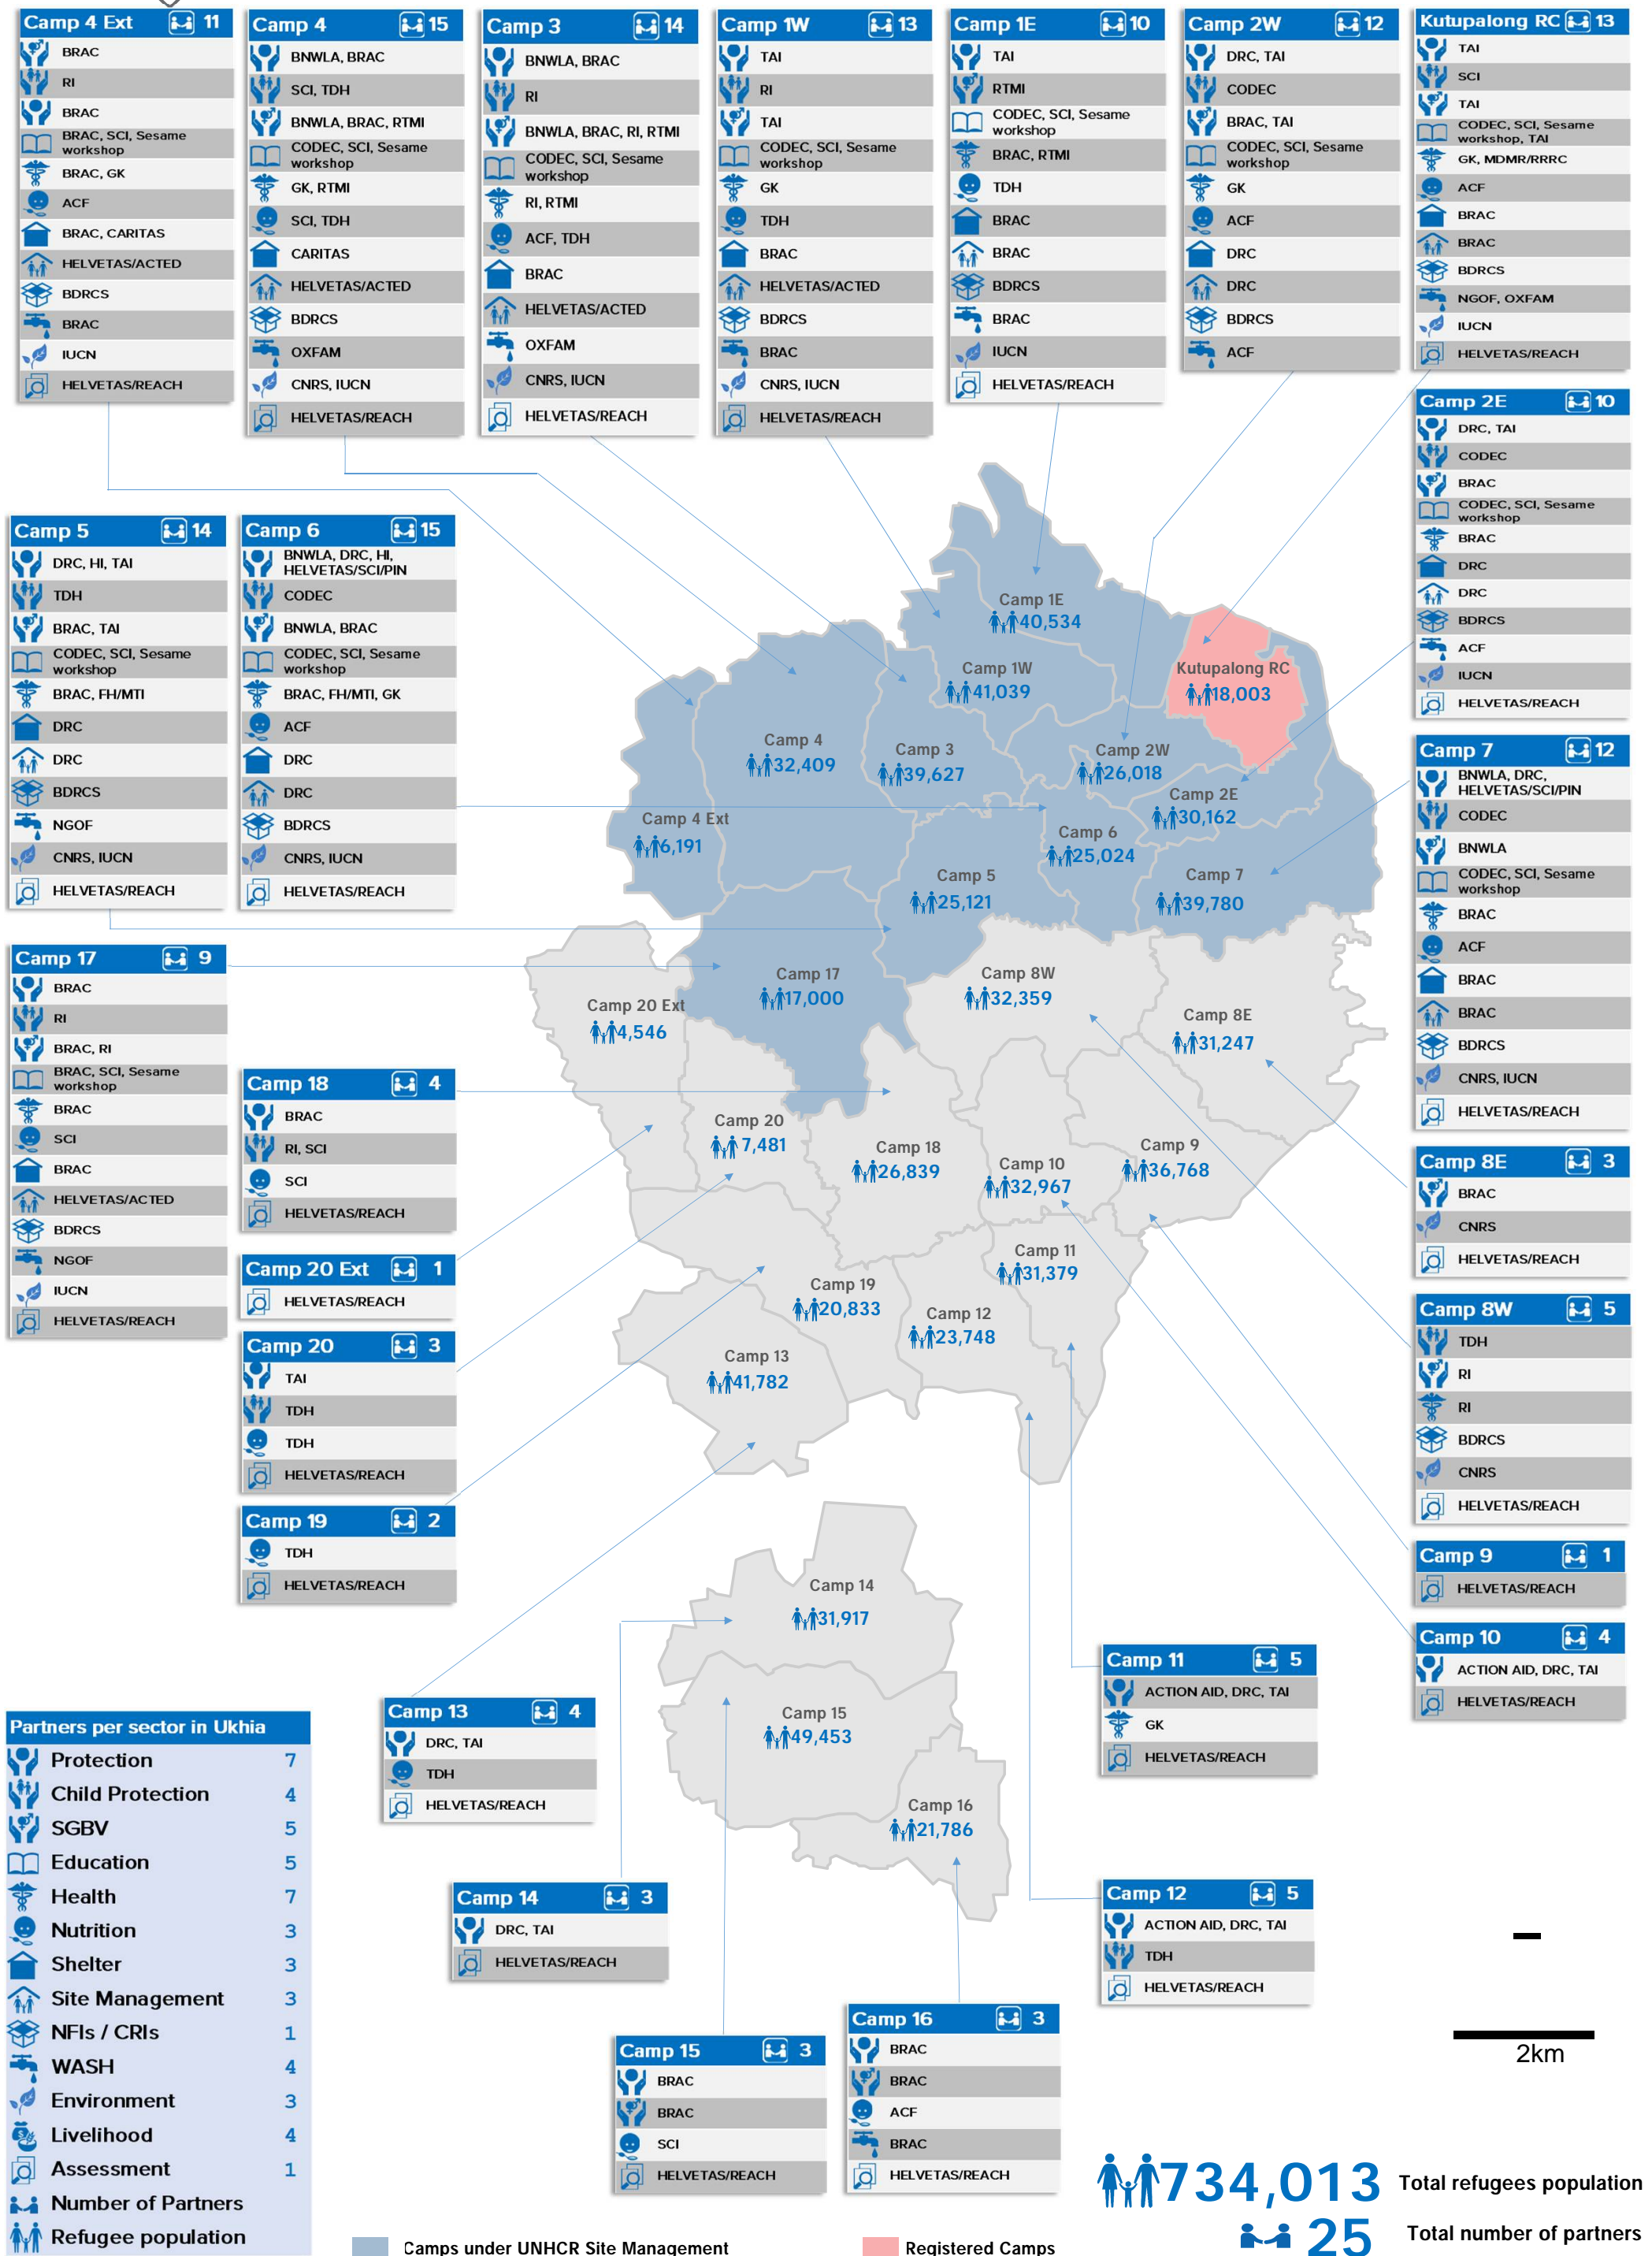

The boundaries and names shown and the designations used on this map do not imply social endorsement or acceptance by the United Nations. Source: UNHCR, RRC/UNHCR/Family Counting as of

30 April 2019

* Livelihood projects are implemented in host communities of the following five unions: Nhila, Baharchara, Whykong, Rajapalong, Palongkhali
Protection activities are implemented in the following five unions: Nhila, Baharchara, Sabrang, Teknaf, Paurashava