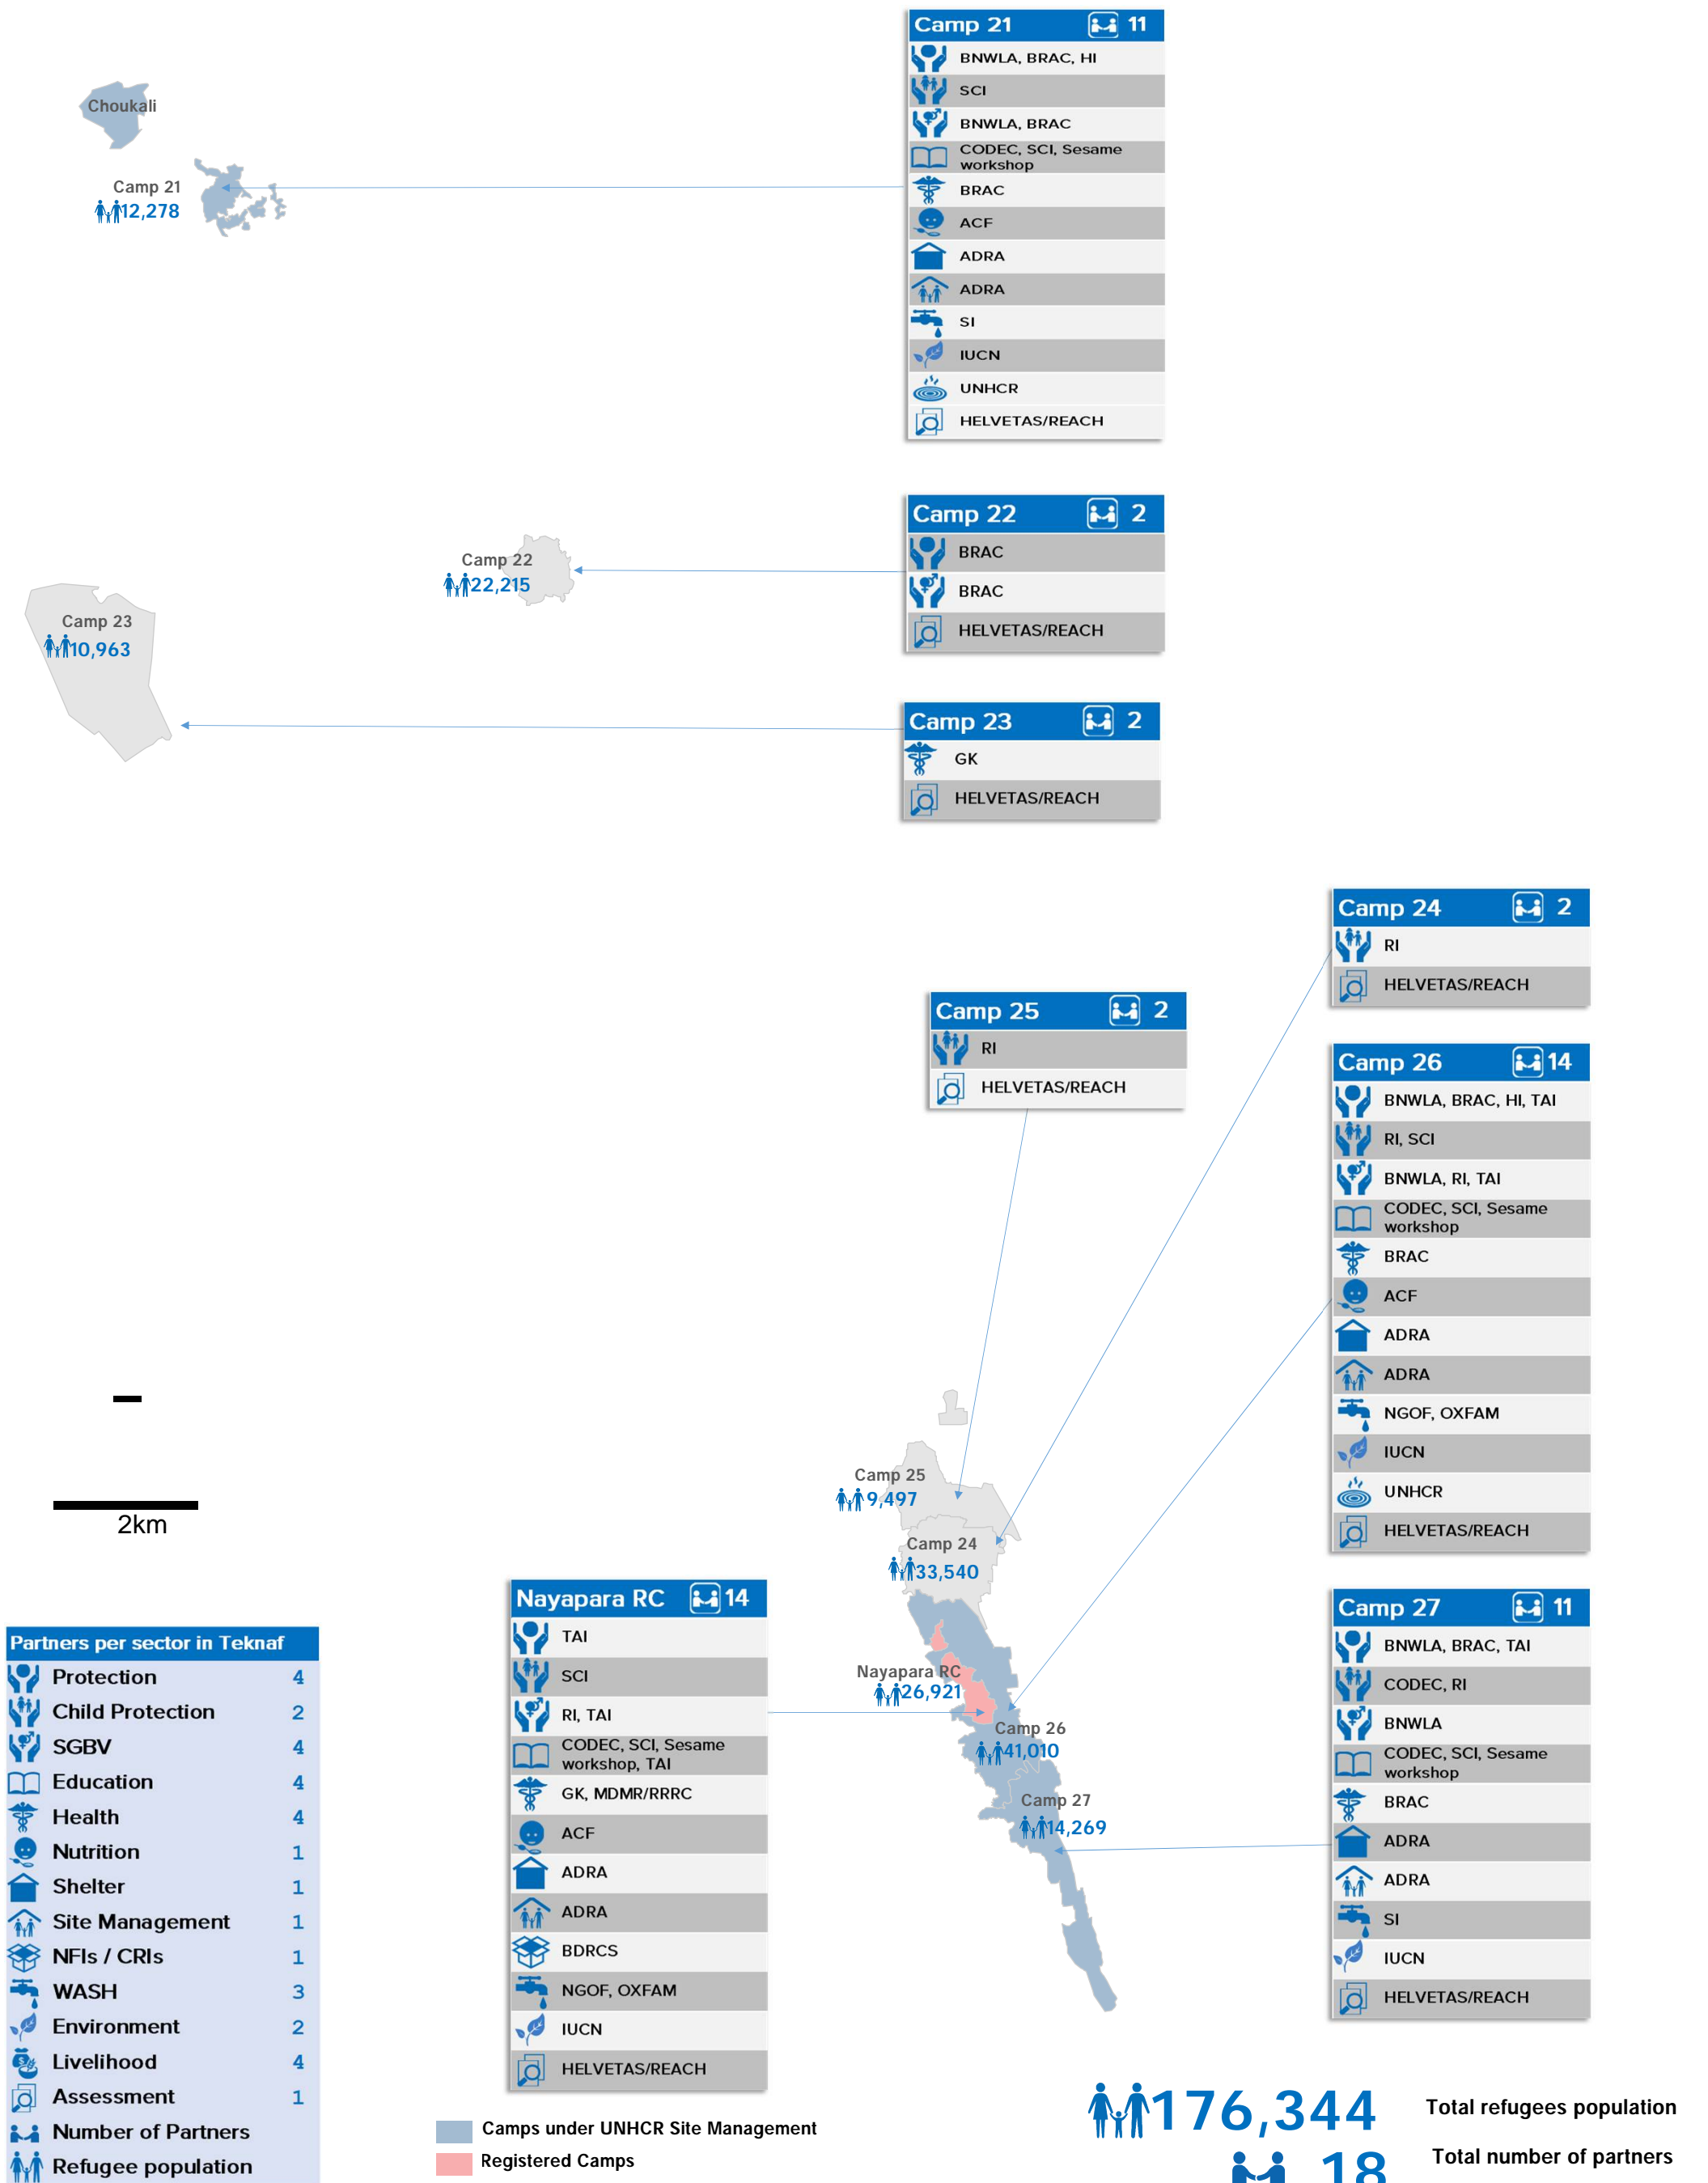

The boundaries and names shown and the designations used on this map do not imply social endorsement or acceptance by the United Nations. Source: UNHCR, RRC/UNHCR/Family Counting as of

30 April 2019

* Livelihood projects are implemented in host communities of the following five unions: Nhila, Baharchara, Whykong, Rajapalong, Palongkhali
Protection activities are implemented in the following five unions: Nhila, Baharchara, Sabrang, Teknaf, Paurashava