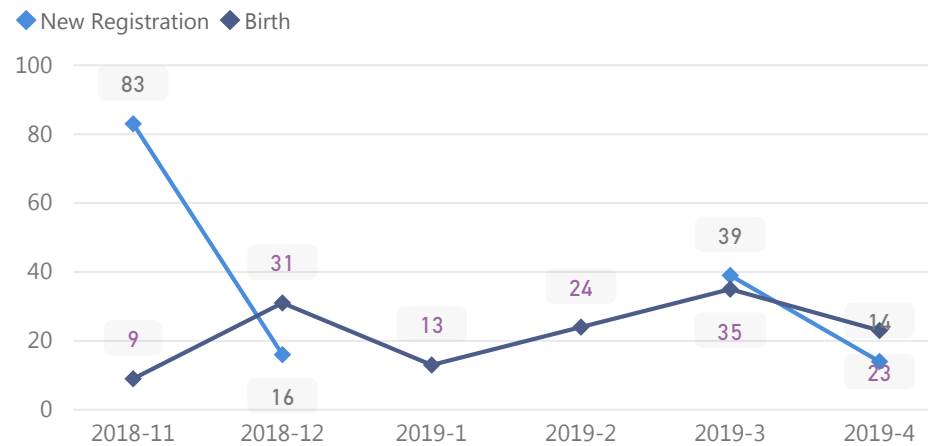

New Registration By Month