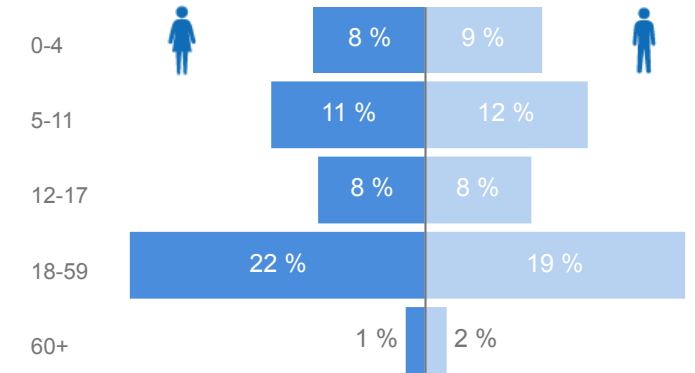

Total Population

7,399

Total Households

1,840

Women and Children

79 %

5,865

Elderly

3 %

214

Total Refugees

7,314

Total Asylum-Seekers

85

Women

51 %

3,765

Youth 15-24

20 %

1,487

Assistance Location

Oruchinga

7,370

Age & Gender Breakdown