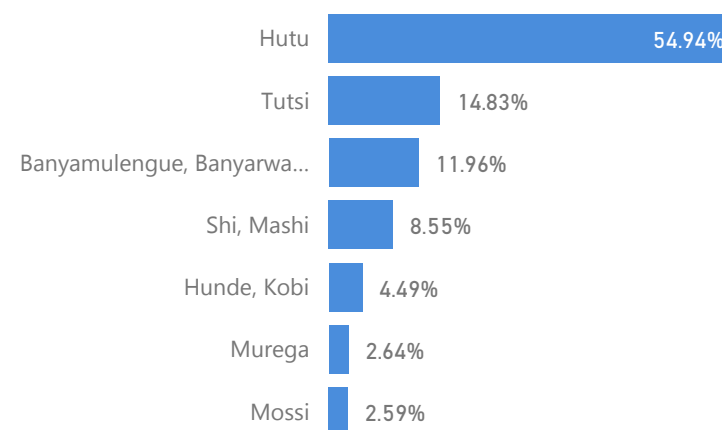

Congolese By Ethnicity - Top 7