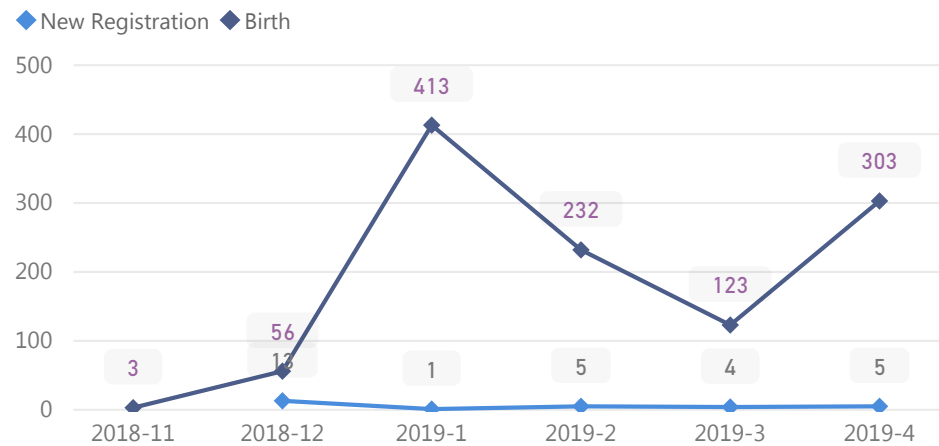

New Registration By Month