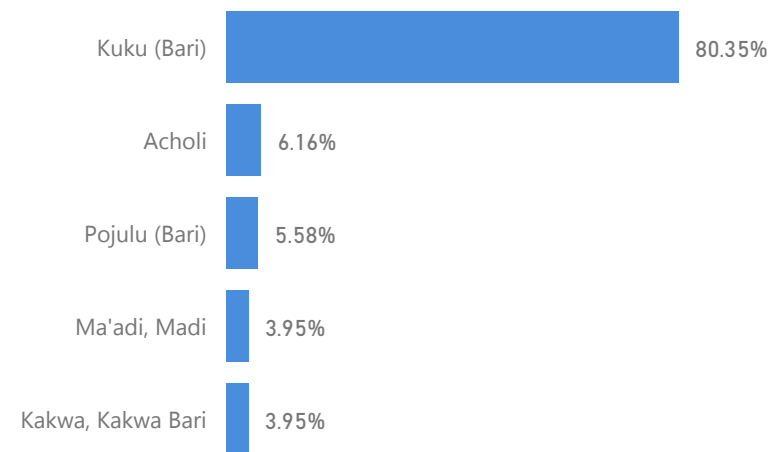

### Age & Gender Breakdown

Country of Origin - Top 5	Total
South Sudan	119,552
Sudan	31
Democratic Republic of the Congo	4

### South Sudanese By Ethnicity - Top 5