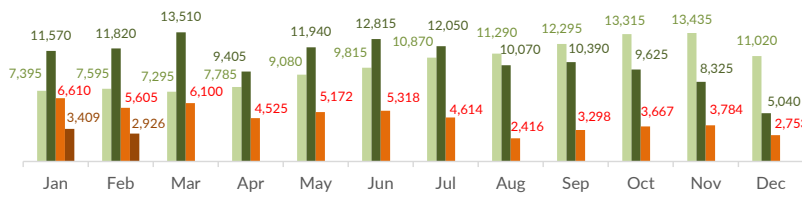

Italy weekly snapshot - 12 May 2019

(The charts below are based on figures from the Italian Ministry of Interior and UNHCR estimates. All figures are provisional and subject to change)

Total arrivals (1 Jan - 12 May 2019):	1,073
Total arrivals (1 Jan - 12 May 2018):	10,098
Total arrivals 1 May - 12 May 2019	294
Total arrivals 1 May - 12 May 2018	631
Average daily arrivals in May 2019 so far:	25
Average daily arrivals in April 2019:	9

Estimated # of arrivals during the last seven days	235
---	------------

(Based on arrivals or registration figures collected by UNHCR staff)

Mon, 06 May 2019	0
Tue, 07 May 2019	0
Wed, 08 May 2019	31
Thu, 09 May 2019	0
Fri, 10 May 2019	136
Sat, 11 May 2019	0
Sun, 12 May 2019	68

Arrivals per month

* (as of 12 May 2019)

Sea arrivals of last weeks

Asylum applications
(Applications are not necessarily lodged by new arrivals)

■ 2016 ■ 2017 ■ 2018 ■ 2019

Sea arrivals by gender and age - Jan -Mar 2019

Most common sea arrival nationalities in Italy
(comparison with previous month)

* % of the monthly total

Estimated daily sea arrivals in 2019