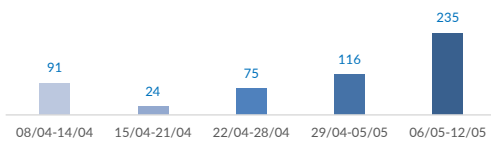

Italy weekly snapshot - 12 May 2019

(The charts below are based on figures from the Italian Ministry of Interior and UNHCR estimates. All figures are provisional and subject to change)

Total arrivals (1 Jan - 12 May 2019):	1,073
Total arrivals (1 Jan - 12 May 2018):	10,098
Total arrivals 1 May - 12 May 2019	294
Total arrivals 1 May - 12 May 2018	631
Average daily arrivals in May 2019 so far:	25
Average daily arrivals in April 2019:	9

Estimated # of arrivals during the last seven days	235
---	------------

(Based on arrivals or registration figures collected by UNHCR staff)

Mon, 06 May 2019	0
Tue, 07 May 2019	0
Wed, 08 May 2019	31
Thu, 09 May 2019	0
Fri, 10 May 2019	136
Sat, 11 May 2019	0
Sun, 12 May 2019	68

Arrivals per month

* (as of 12 May 2019)

Sea arrivals of last weeks

Asylum applications
(Applications are not necessarily lodged by new arrivals)

■ 2016 ■ 2017 ■ 2018 ■ 2019

Sea arrivals by gender and age - Jan -Mar 2019