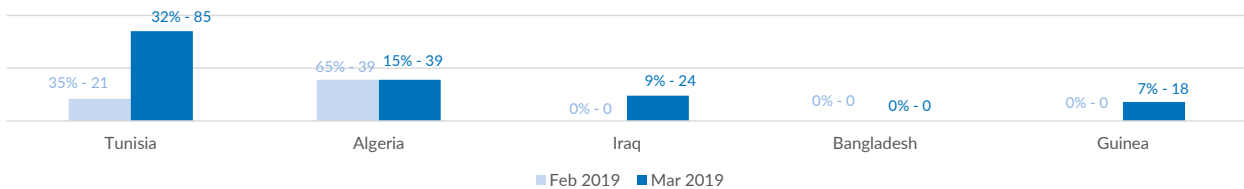

Estimated # of arrivals during the last seven days	235
---	------------

(Based on arrivals or registration figures collected by UNHCR staff)

Mon, 06 May 2019	0
Tue, 07 May 2019	0
Wed, 08 May 2019	31
Thu, 09 May 2019	0
Fri, 10 May 2019	136
Sat, 11 May 2019	0
Sun, 12 May 2019	68

Arrivals per month

* (as of 12 May 2019)

Sea arrivals of last weeks

Asylum applications
(Applications are not necessarily lodged by new arrivals)

■ 2016 ■ 2017 ■ 2018 ■ 2019

Sea arrivals by gender and age - Jan -Mar 2019

Most common sea arrival nationalities in Italy
(comparison with previous month)

* % of the monthly total

Estimated daily sea arrivals in 2019