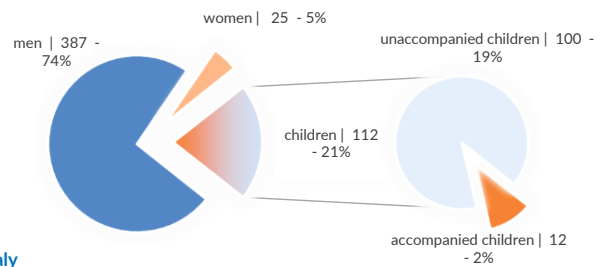

Italy weekly snapshot - 12 May 2019

(The charts below are based on figures from the Italian Ministry of Interior and UNHCR estimates. All figures are provisional and subject to change)

Total arrivals (1 Jan - 12 May 2019):	1,073
Total arrivals (1 Jan - 12 May 2018):	10,098
Total arrivals 1 May - 12 May 2019	294
Total arrivals 1 May - 12 May 2018	631
Average daily arrivals in May 2019 so far:	25
Average daily arrivals in April 2019:	9

Estimated # of arrivals during the last seven days	235
---	------------

(Based on arrivals or registration figures collected by UNHCR staff)

Mon, 06 May 2019	0
Tue, 07 May 2019	0
Wed, 08 May 2019	31
Thu, 09 May 2019	0
Fri, 10 May 2019	136
Sat, 11 May 2019	0
Sun, 12 May 2019	68

Arrivals per month

* (as of 12 May 2019)

Sea arrivals of last weeks

Asylum applications
(Applications are not necessarily lodged by new arrivals)

■ 2016 ■ 2017 ■ 2018 ■ 2019

Sea arrivals by gender and age - Jan -Mar 2019