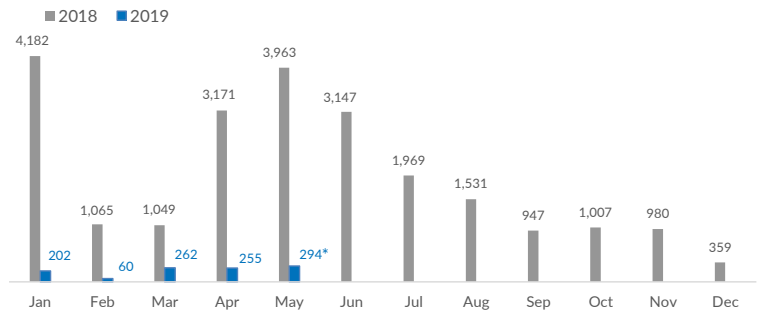

Italy weekly snapshot - 12 May 2019

(The charts below are based on figures from the Italian Ministry of Interior and UNHCR estimates. All figures are provisional and subject to change)

Total arrivals (1 Jan - 12 May 2019):	1,073
Total arrivals (1 Jan - 12 May 2018):	10,098
Total arrivals 1 May - 12 May 2019	294
Total arrivals 1 May - 12 May 2018	631
Average daily arrivals in May 2019 so far:	25
Average daily arrivals in April 2019:	9

Dead and missing in 2019 - Central Med (as of 12 May)	305
Dead and missing in 2019 - Mediterranean Sea (as of 12 May)	486
Dead and missing in 2018 - Central Med (as of 12 May)	372
Dead and missing in 2018 - Mediterranean Sea (as of 12 May)	630
Dead and missing in 2018 - Central Med	1,279
Dead and missing in 2018 - Mediterranean Sea	2,277

Estimated # of arrivals during the last seven days	235
---	------------

(Based on arrivals or registration figures collected by UNHCR staff)

Mon, 06 May 2019	0
Tue, 07 May 2019	0
Wed, 08 May 2019	31
Thu, 09 May 2019	0
Fri, 10 May 2019	136
Sat, 11 May 2019	0
Sun, 12 May 2019	68

Arrivals per month

* (as of 12 May 2019)

Sea arrivals of last weeks

Asylum applications
(Applications are not necessarily lodged by new arrivals)

■ 2016 ■ 2017 ■ 2018 ■ 2019

Sea arrivals by gender and age - Jan -Mar 2019