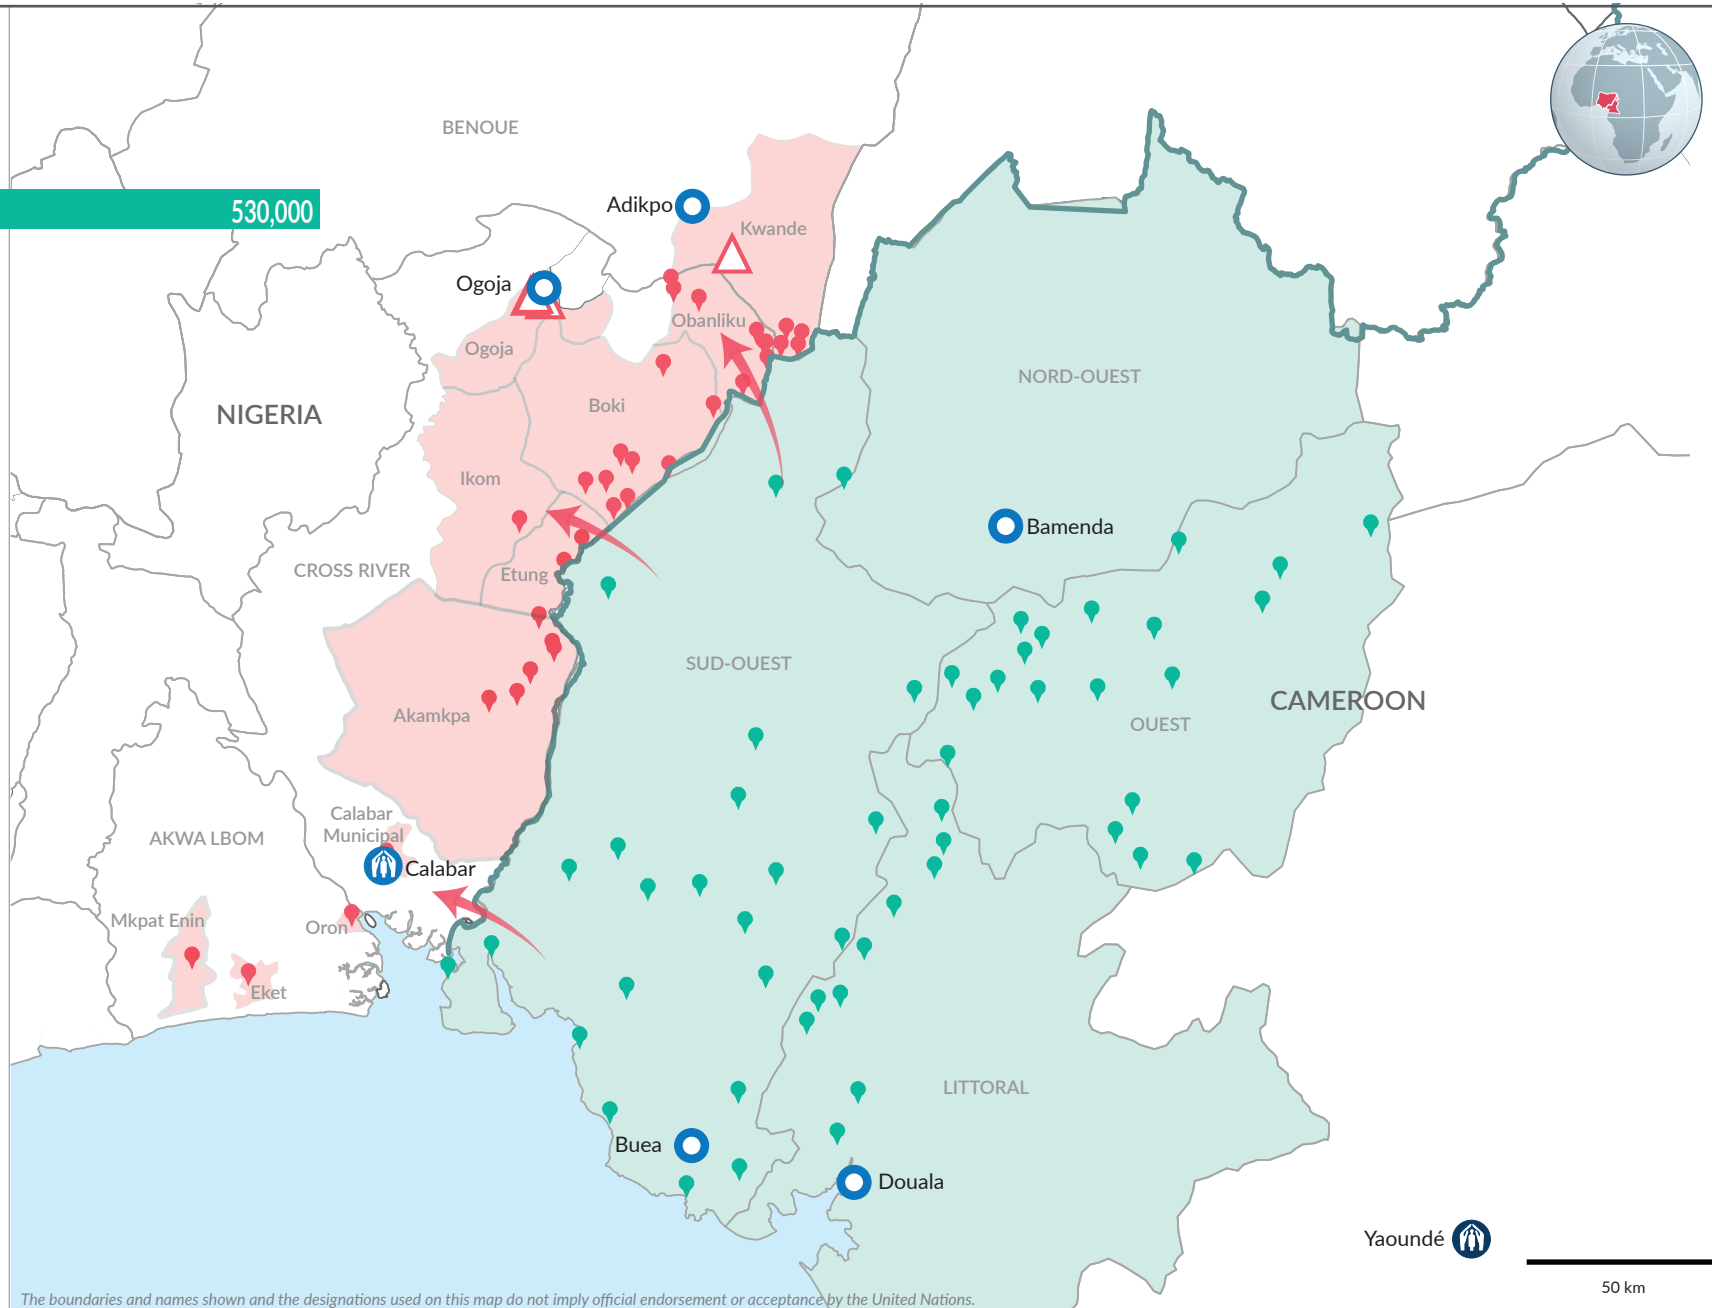

CAMEROON

IDPs 530,000

NIGERIA

Cameroonian refugees 35,858

-  UNHCR Representation
-  UNHCR Sub-Office
-  UNHCR Field Office
-  Refugee Location
-  Refugee Settlement
-  IDP Location
-  LGA with refugees in Nigeria
-  Most affected Province in Cameroon
-  Refugee crossing

The boundaries and names shown and the designations used on this map do not imply official endorsement or acceptance by the United Nations.

Yaoundé 

50 km