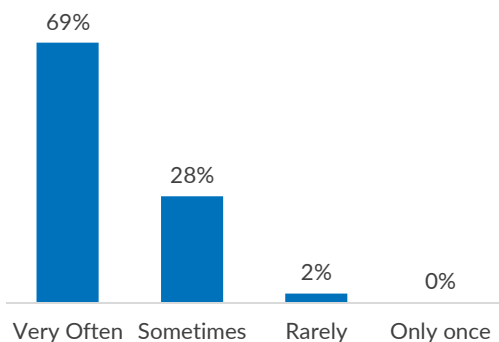

How often do you discuss with them?