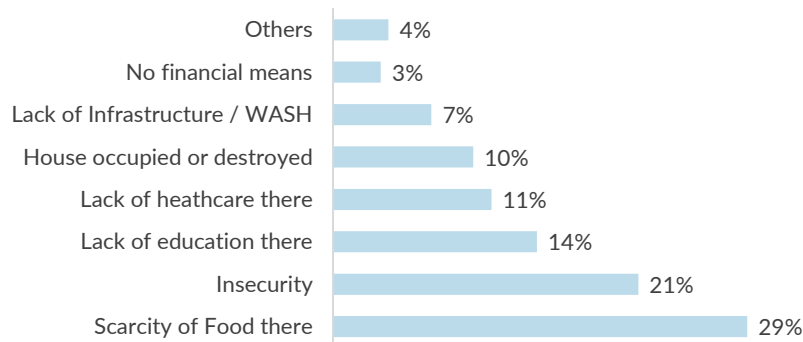

Reason for not considering to leave