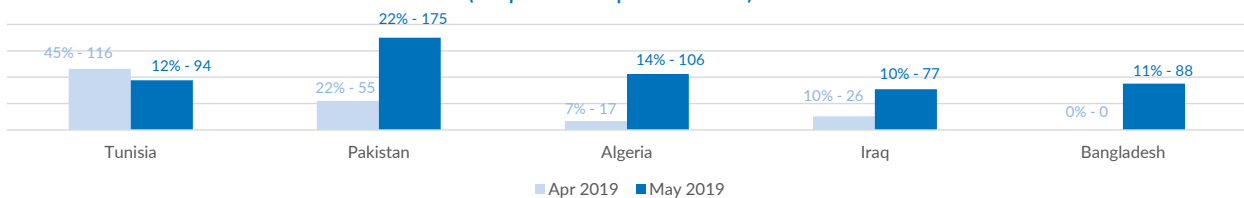

Estimated # of arrivals during the last seven days **244**

(Based on arrivals or registration figures collected by UNHCR staff)

Mon, 27 May 2019	0
Tue, 28 May 2019	0
Wed, 29 May 2019	71
Thu, 30 May 2019	0
Fri, 31 May 2019	0
Sat, 01 Jun 2019	0
Sun, 02 Jun 2019	173

Arrivals per month

* (as of 02 Jun 2019)

Sea arrivals of last weeks

Asylum applications

(Applications are not necessarily lodged by new arrivals)

Sea arrivals by gender and age - Jan -May 2019

Most common sea arrival nationalities in Italy (comparison with previous month)

* % of the monthly total

Estimated daily sea arrivals in 2019