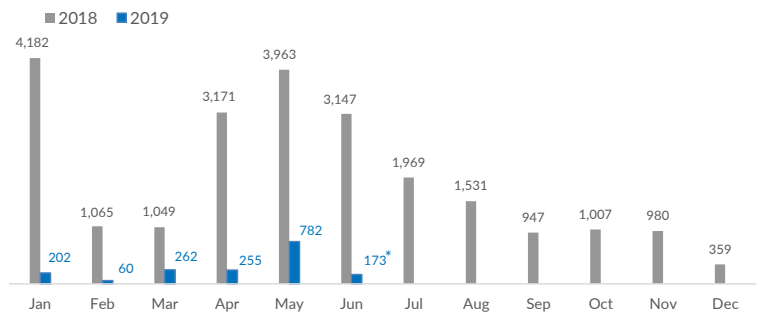

Arrivals per month