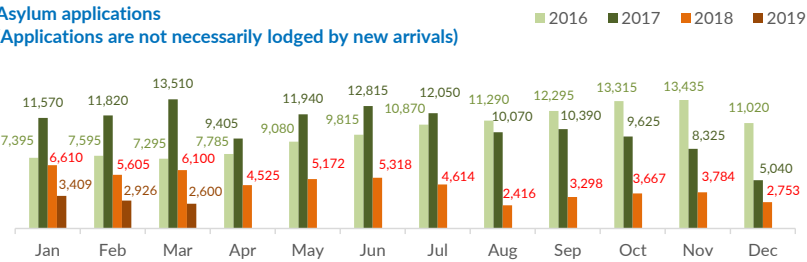

Italy weekly snapshot - 02 Jun 2019

(The charts below are based on figures from the Italian Ministry of Interior and UNHCR estimates. All figures are provisional and subject to change)

Total arrivals (1 Jan - 02 Jun 2019):	1,734
Total arrivals (1 Jan - 02 Jun 2018):	13,646
Total arrivals 1 Jun - 02 Jun 2019	173
Total arrivals 1 Jun - 02 Jun 2018	216
Average daily arrivals in June 2019 so far:	87
Average daily arrivals in May 2019:	25

Estimated # of arrivals during the last seven days **244**

(Based on arrivals or registration figures collected by UNHCR staff)

Mon, 27 May 2019	0
Tue, 28 May 2019	0
Wed, 29 May 2019	71
Thu, 30 May 2019	0
Fri, 31 May 2019	0
Sat, 01 Jun 2019	0
Sun, 02 Jun 2019	173

Arrivals per month

* (as of 02 Jun 2019)

Sea arrivals of last weeks

Asylum applications

(Applications are not necessarily lodged by new arrivals)

Sea arrivals by gender and age - Jan -May 2019

Most common sea arrival nationalities in Italy (comparison with previous month)

* % of the monthly total

Estimated daily sea arrivals in 2019