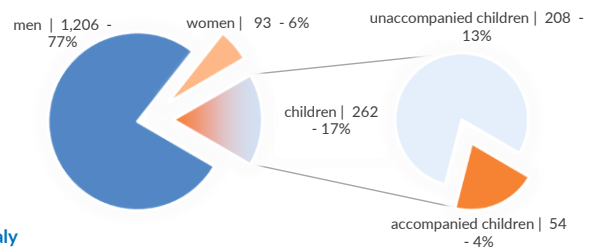

Italy weekly snapshot - 02 Jun 2019

(The charts below are based on figures from the Italian Ministry of Interior and UNHCR estimates. All figures are provisional and subject to change)

Total arrivals (1 Jan - 02 Jun 2019):	1,734
Total arrivals (1 Jan - 02 Jun 2018):	13,646
Total arrivals 1 Jun - 02 Jun 2019	173
Total arrivals 1 Jun - 02 Jun 2018	216
Average daily arrivals in June 2019 so far:	87
Average daily arrivals in May 2019:	25

Estimated # of arrivals during the last seven days **244**

(Based on arrivals or registration figures collected by UNHCR staff)

Mon, 27 May 2019	0
Tue, 28 May 2019	0
Wed, 29 May 2019	71
Thu, 30 May 2019	0
Fri, 31 May 2019	0
Sat, 01 Jun 2019	0
Sun, 02 Jun 2019	173

Arrivals per month

* (as of 02 Jun 2019)

Sea arrivals of last weeks

Asylum applications

(Applications are not necessarily lodged by new arrivals)

Sea arrivals by gender and age - Jan -May 2019

Most common sea arrival nationalities in Italy (comparison with previous month)