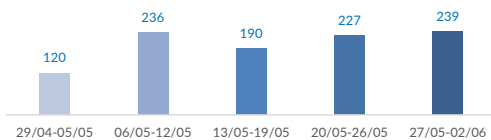

Italy weekly snapshot - 02 Jun 2019

(The charts below are based on figures from the Italian Ministry of Interior and UNHCR estimates. All figures are provisional and subject to change)

Total arrivals (1 Jan - 02 Jun 2019):	1,734
Total arrivals (1 Jan - 02 Jun 2018):	13,646
Total arrivals 1 Jun - 02 Jun 2019	173
Total arrivals 1 Jun - 02 Jun 2018	216
Average daily arrivals in June 2019 so far:	87
Average daily arrivals in May 2019:	25

Estimated # of arrivals during the last seven days **244**

(Based on arrivals or registration figures collected by UNHCR staff)

Mon, 27 May 2019	0
Tue, 28 May 2019	0
Wed, 29 May 2019	71
Thu, 30 May 2019	0
Fri, 31 May 2019	0
Sat, 01 Jun 2019	0
Sun, 02 Jun 2019	173

Arrivals per month

* (as of 02 Jun 2019)

Sea arrivals of last weeks

Asylum applications

(Applications are not necessarily lodged by new arrivals)

Sea arrivals by gender and age - Jan -May 2019

Most common sea arrival nationalities in Italy (comparison with previous month)