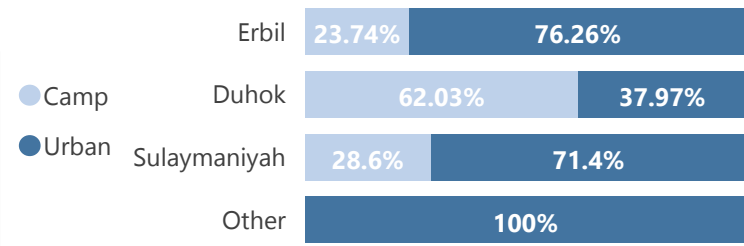

Camp and Urban Population

Population Trend

Governorate	Individuals	Household	% of Total
Erbil	129,877	42,992	51.34%
Erbil Urban	99,039	35,730	39.15%
Darashakran Camp	11,949	2,704	4.72%
Qushtapa Camp	8,178	1,997	3.23%
Kawergosk Camp	7,859	1,940	3.11%
Basirma Camp	2,852	621	1.13%
Duhok	88,457	24,255	34.97%
Domiz Camp	34,191	8,572	13.52%
Duhok Urban	33,591	10,819	13.28%
Domiz Camp 2	10,589	2,539	4.19%
Gawilan Camp	8,992	2,048	3.55%
Akre Settlement	1,094	277	0.43%
Sulaymaniyah	31,514	10,349	12.46%
Sulaymaniyah Urban	22,502	8,110	8.89%
Arbat Camp	9,012	2,239	3.56%
Other	3,135	1,236	1.24%
Other Urban Locations	3,135	1,236	1.24%
Total	252,983	78,832	100.00%