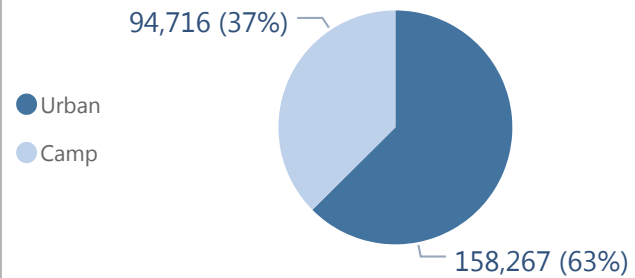

Camp and Urban Population

Population Trend

Governorate	Individuals	Household	% of Total
Erbil	129,877	42,992	51.34%
Erbil Urban	99,039	35,730	39.15%
Darashakran Camp	11,949	2,704	4.72%
Qushtapa Camp	8,178	1,997	3.23%
Kawergosk Camp	7,859	1,940	3.11%
Basirma Camp	2,852	621	1.13%
Duhok	88,457	24,255	34.97%
Domiz Camp	34,191	8,572	13.52%
Duhok Urban	33,591	10,819	13.28%
Domiz Camp 2	10,589	2,539	4.19%
Gawilan Camp	8,992	2,048	3.55%
Akre Settlement	1,094	277	0.43%
Sulaymaniyah	31,514	10,349	12.46%
Sulaymaniyah Urban	22,502	8,110	8.89%
Arbat Camp	9,012	2,239	3.56%
Other	3,135	1,236	1.24%
Other Urban Locations	3,135	1,236	1.24%
Total	252,983	78,832	100.00%