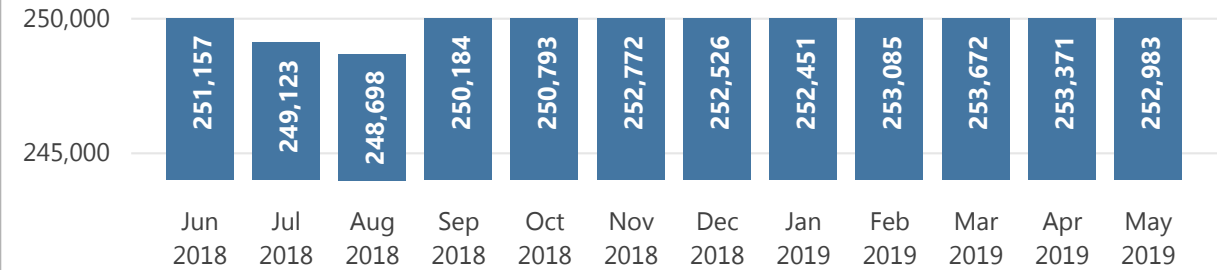

Camp and Urban Population

Population Trend

Governorate	Individuals	Household	% of Total
Erbil	129,877	42,992	51.34%
Erbil Urban	99,039	35,730	39.15%
Darashakran Camp	11,949	2,704	4.72%
Qushtapa Camp	8,178	1,997	3.23%
Kawergosk Camp	7,859	1,940	3.11%
Basirma Camp	2,852	621	1.13%
Duhok	88,457	24,255	34.97%
Domiz Camp	34,191	8,572	13.52%
Duhok Urban	33,591	10,819	13.28%
Domiz Camp 2	10,589	2,539	4.19%
Gawilan Camp	8,992	2,048	3.55%
Akre Settlement	1,094	277	0.43%
Sulaymaniyah	31,514	10,349	12.46%
Sulaymaniyah Urban	22,502	8,110	8.89%
Arbat Camp	9,012	2,239	3.56%
Other	3,135	1,236	1.24%
Other Urban Locations	3,135	1,236	1.24%
Total	252,983	78,832	100.00%