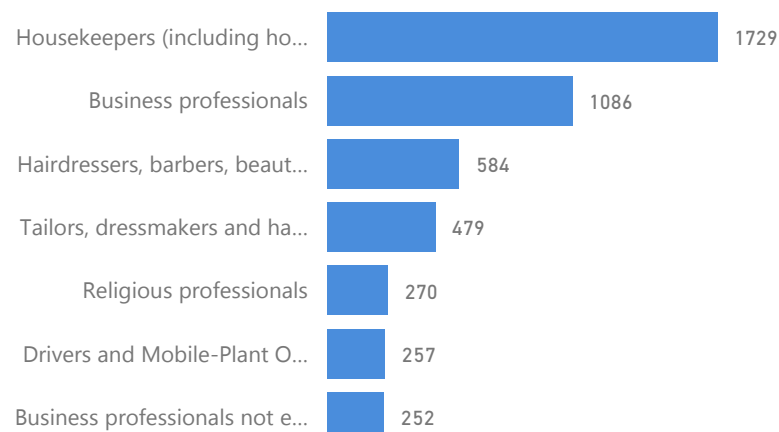

### Youth 15-24

27 %

17,291

Country of Origin	Total
Democratic Republic of the Congo	25,167
Somalia	17,082
Eritrea	10,840
Burundi	3,980
South Sudan	2,892
Ethiopia	1,764
Rwanda	1,607
Sudan	1,147
Pakistan	234
Turkey	33
Yemen	27
Congo, Republic of the	24
Syrian Arab Republic	13
Egypt	9
Chad	7

## Age & Gender Breakdown

## Occupation \* - Top 7 20.1% Have occupation

\* Age is between 18 - 59 years for Occupation

Country of Origin - Top 5	Total
Democratic Republic of the Congo	25,167
Somalia	17,082
Eritrea	10,840
Burundi	3,980
South Sudan	2,892