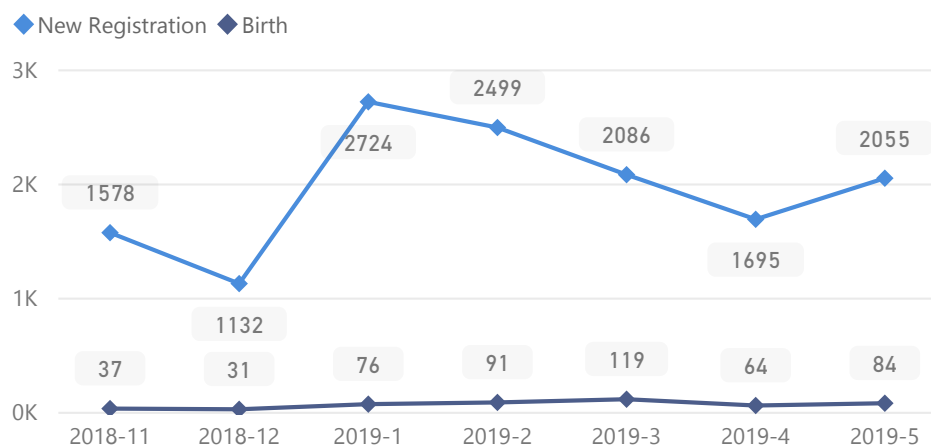

New Registration by Month