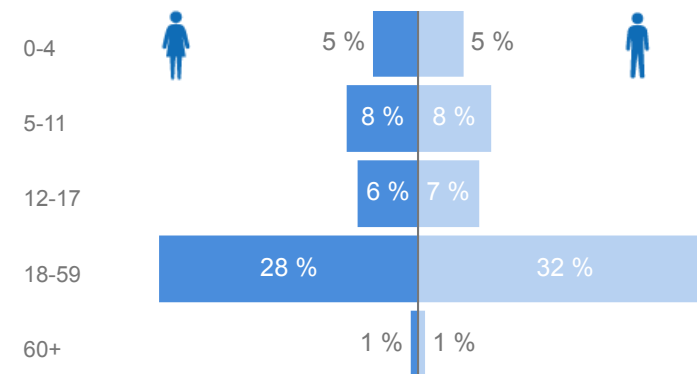

## Total Asylum-Seekers

18,737

### Women

48 %

31,025

### Youth 15-24

27 %

17,291

Country of Origin	Total
Democratic Republic of the Congo	25,167
Somalia	17,082
Eritrea	10,840
Burundi	3,980
South Sudan	2,892
Ethiopia	1,764
Rwanda	1,607
Sudan	1,147
Pakistan	234
Turkey	33
Yemen	27
Congo, Republic of the	24
Syrian Arab Republic	13
Egypt	9
Chad	7

## Age & Gender Breakdown