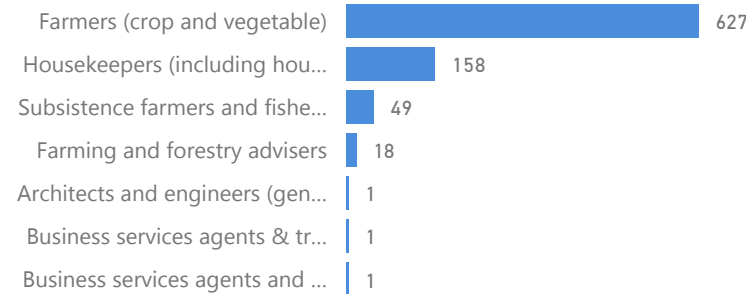

Country of Origin	Total
Democratic Republic of the Congo	5,308

New Registration by Month

Occupation * - Top 7 **58.1%** Have occupation

* Age is between 18 - 59 years for Occupation

Specific Needs - Top 7