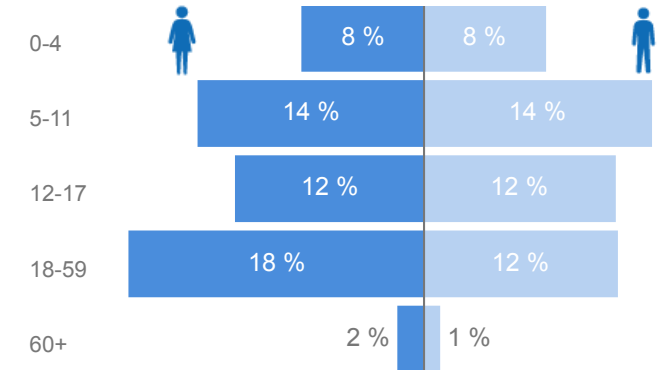

Elderly

3 %

135

Total Refugees

5,308

Total Asylum-Seekers

0

Women

53 %

2,834

Youth 15-24

22 %

1,187

Zones

Level3	HHs	Individuals
Zone B	445	2,676
Zone A	440	2,627

Age & Gender Breakdown

Country of Origin	Total
Democratic Republic of the Congo	5,308

New Registration by Month

Occupation * - Top 7 **58.1%** Have occupation

* Age is between 18 - 59 years for Occupation

Specific Needs - Top 7