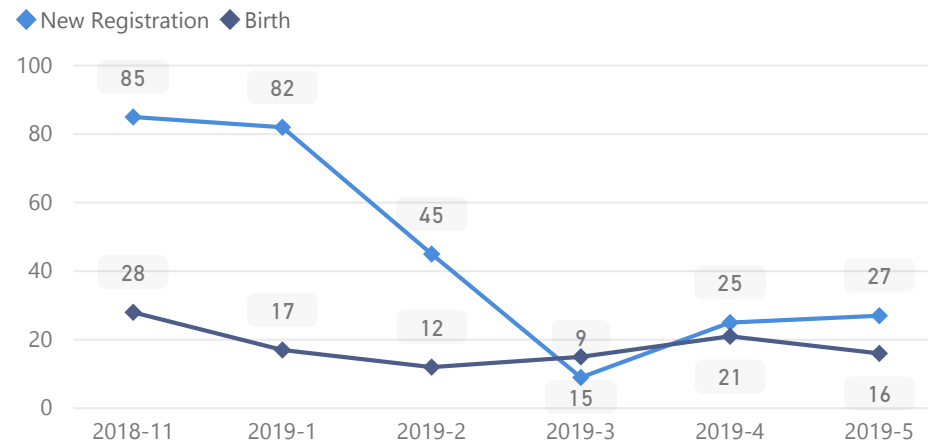

Elderly

3 %

135

Total Refugees

5,308

Total Asylum-Seekers

0

Women

53 %

2,834

Youth 15-24

22 %

1,187

Zones

Level3	HHs	Individuals
Zone B	445	2,676
Zone A	440	2,627

Age & Gender Breakdown

Country of Origin	Total
Democratic Republic of the Congo	5,308

New Registration by Month

Occupation * - Top 7 **58.1%** Have occupation

* Age is between 18 - 59 years for Occupation

Specific Needs - Top 7