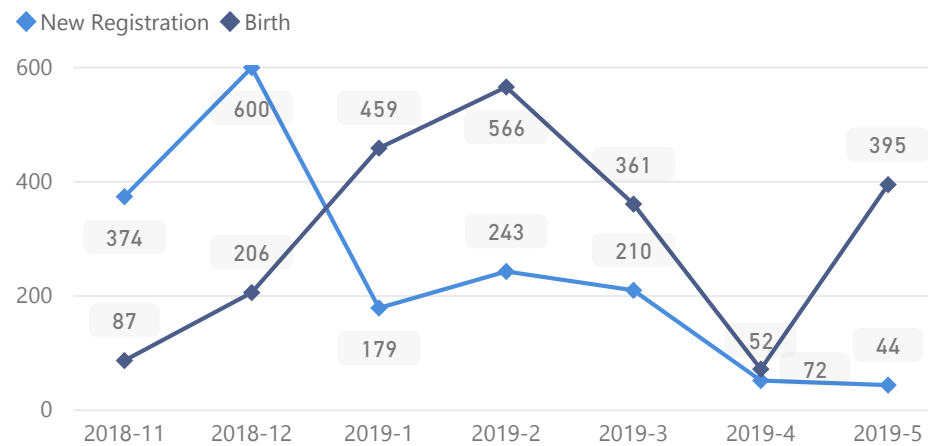

Uganda - Refugee Statistics May 2019 - Rwamwanja

Total Population

68,064

Total Refugees

67,791

Total Households

18,442

Total Asylum-Seekers

Age & Gender Breakdown

Country of Origin - Top 5	Total
Democratic Republic of the Congo	67,846
South Sudan	102
Rwanda	61
Burundi	27
Congo, Republic of the	8

New Registration by Month

Occupation * - Top 7 **65.7%** Have occupation

* Age is between 18 - 59 years for Occupation

Specific Needs - Top 7