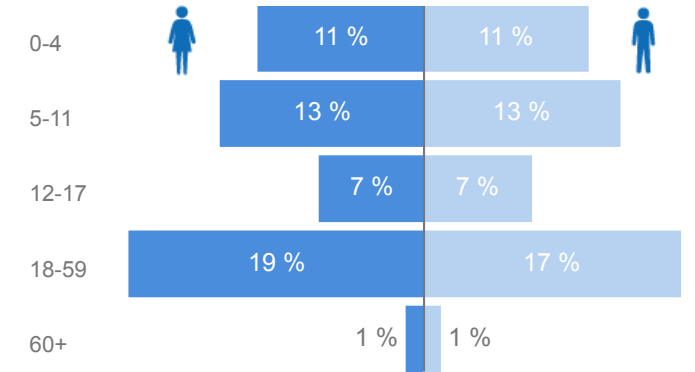

Uganda - Refugee Statistics May 2019 - Rwamwanja

Total Population

68,064

Total Refugees

67,791

Total Households

18,442

Total Asylum-Seekers

Age & Gender Breakdown

Country of Origin - Top 5	Total
Democratic Republic of the Congo	67,846
South Sudan	102
Rwanda	61
Burundi	27
Congo, Republic of the	8

New Registration by Month

Occupation * - Top 7 **65.7%** Have occupation

* Age is between 18 - 59 years for Occupation

Specific Needs - Top 7