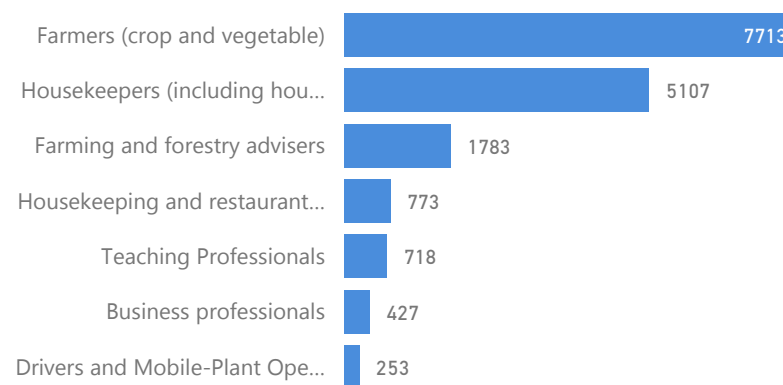

Uganda - Refugee Statistics May 2019 - Bidibidi

Total Population

226,891

Total Households

43,404

Total Refugees

226,877

Total Asylum-Seekers

14

Zones

Level3	HHs	Individuals
Zone 3	11,496	53,809
Zone 5	9,769	48,965
Zone 2	8,430	48,953
Zone 1	7,523	43,602
Zone 4	6,179	31,534

Age & Gender Breakdown

Country of Origin - Top 6	Total
South Sudan	226,796
Sudan	85
Democratic Republic of the Congo	4
Nigeria	4
Somalia	1
United Republic of Tanzania	1

New Registration by Month

Occupation * - Top 7 27.6% Have occupation

* Age is between 18 - 59 years for Occupation

Specific Needs - Top 7