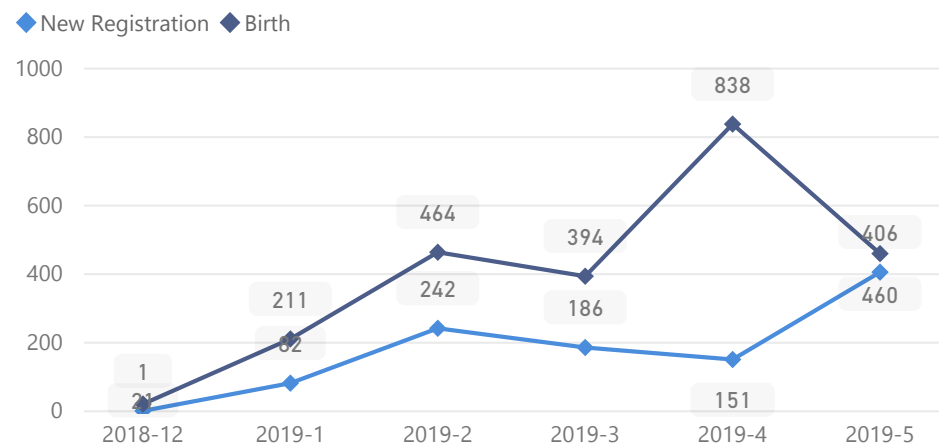

Uganda - Refugee Statistics May 2019 - Bidibidi

Total Population

226,891

Total Households

43,404

Total Refugees

226,877

Total Asylum-Seekers

14

Zones

Level3	HHs	Individuals
Zone 3	11,496	53,809
Zone 5	9,769	48,965
Zone 2	8,430	48,953
Zone 1	7,523	43,602
Zone 4	6,179	31,534

Age & Gender Breakdown

Country of Origin - Top 6	Total
South Sudan	226,796
Sudan	85
Democratic Republic of the Congo	4
Nigeria	4
Somalia	1
United Republic of Tanzania	1

New Registration by Month

Occupation * - Top 7 27.6% Have occupation

* Age is between 18 - 59 years for Occupation

Specific Needs - Top 7