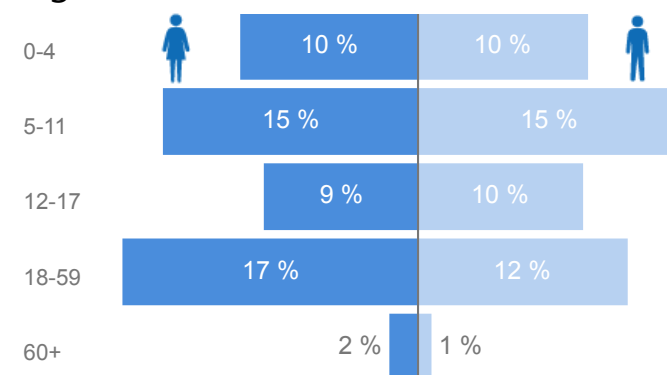

Uganda - Refugee Statistics May 2019 - Bidibidi

Total Population

226,891

Total Households

43,404

Total Refugees

226,877

Total Asylum-Seekers

14

Zones

Level3	HHs	Individuals
Zone 3	11,496	53,809
Zone 5	9,769	48,965
Zone 2	8,430	48,953
Zone 1	7,523	43,602
Zone 4	6,179	31,534

Age & Gender Breakdown

Country of Origin - Top 6	Total
South Sudan	226,796
Sudan	85
Democratic Republic of the Congo	4
Nigeria	4
Somalia	1
United Republic of Tanzania	1

New Registration by Month

Occupation * - Top 7 27.6% Have occupation

* Age is between 18 - 59 years for Occupation

Specific Needs - Top 7