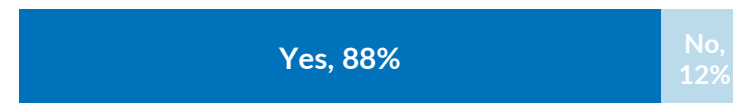

Access to information on intended destinations