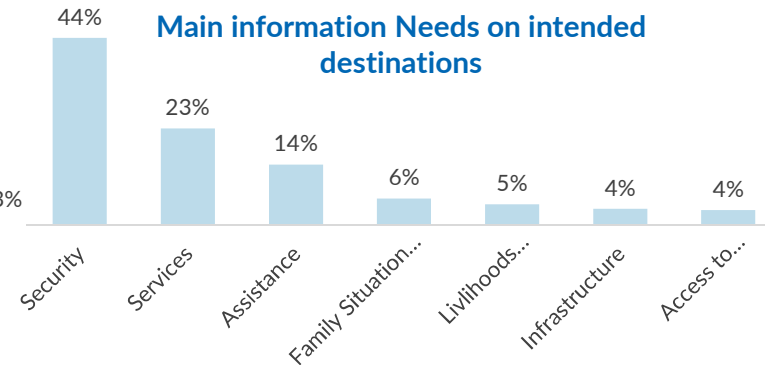

Reason for not considering to leave