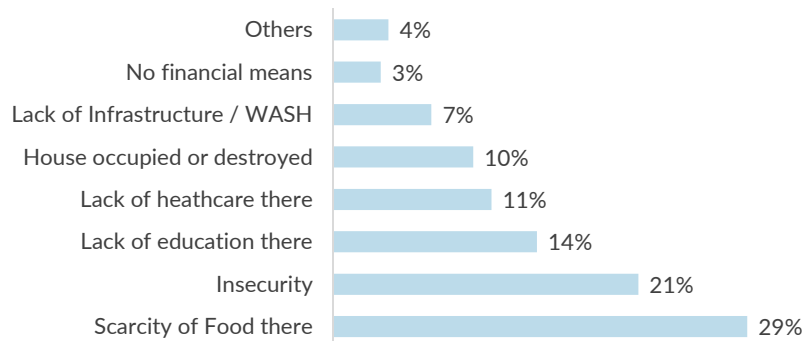

Reason for not considering to leave