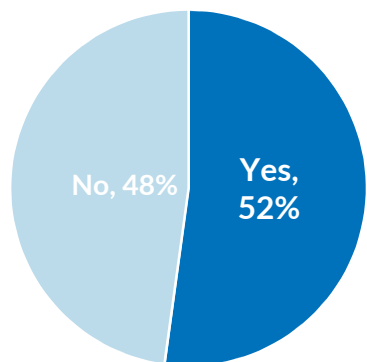

INTENTIONS OF IDPs IN COLLECTIVE SITES AND SPONTANEOUS SETTLEMENTS

Location: Bentiu IDP Urban settings (Rubkona County)

258 Households **Profiled**

1,641 Individuals **Surveyed**

7 IDP sites and Urban Areas **Covered**

Do you discuss about leaving this site?