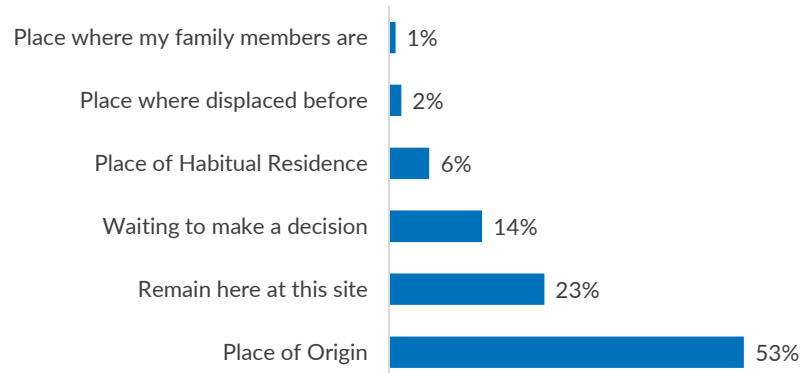

Preferred Destinations (1st Choice)