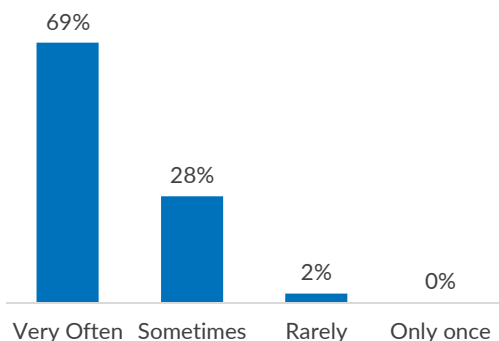

How often do you discuss with them?