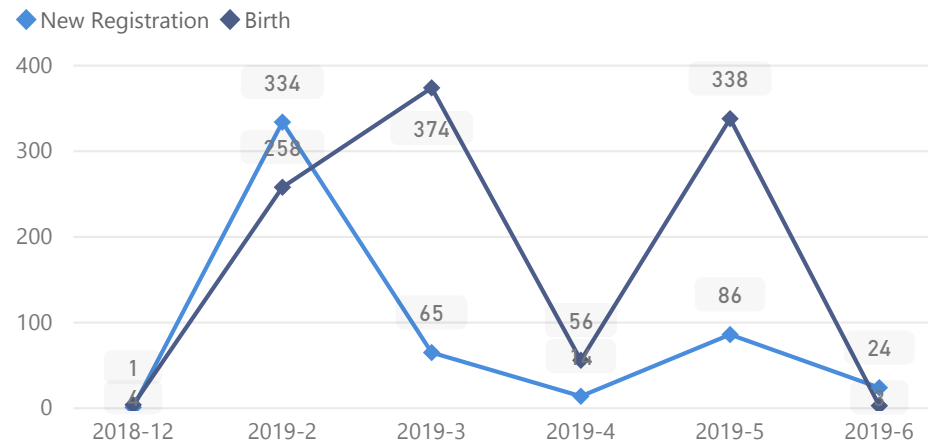

Uganda - Refugee Statistics June 2019 - Adjumani

Total Population

204,541

Total Refugees

204,424

Total Households

34,822

Total Asylum-Seekers

117

Women and Children

87 %

177,557

Women

54 %

109,787

Elderly

3 %

6,804

Youth 15-24

23 %

46,321

Zones

Level3	HHs	Individuals
Pagrinya	6,483	36,420
Nyumanzi	5,886	39,495
Ayilo I	3,469	23,929
Maaji II	3,189	16,129
Maaji III	3,150	14,932
Ayilo II	2,222	13,623
Agojo	1,714	6,672
Boroli I	1,700	9,827
Baratuku	1,136	6,401
Alere	1,058	6,719
Mirieyi	980	6,244
Boroli II	904	5,009
Olua I	800	5,490
Mungula I	751	4,852
Olua II	569	4,256
Mungula II	288	1,569
Oliji	225	1,407
Elema	192	946

Age & Gender Breakdown

Country of Origin - Top 5

Country of Origin	Total
South Sudan	204,337
Sudan	186
Eritrea	5
Democratic Republic of the Congo	4
Ethiopia	4

New Registration by Month

Occupation * - Top 5 33.1% Have occupation