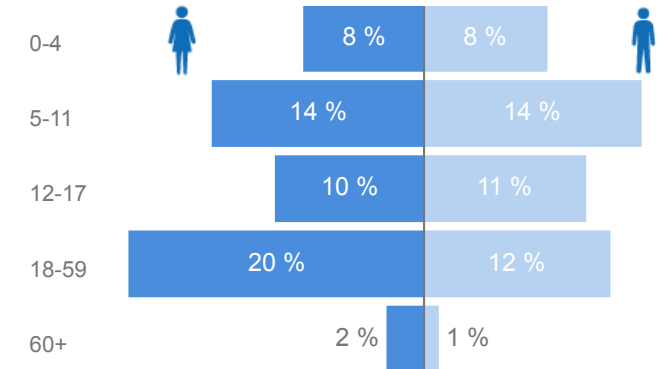

117

Women and Children

87 %

177,557

Women

54 %

109,787

Elderly

3 %

6,804

Youth 15-24

23 %

46,321

Zones

Level3	HHs	Individuals
Pagrinya	6,483	36,420
Nyumanzi	5,886	39,495
Ayilo I	3,469	23,929
Maaji II	3,189	16,129
Maaji III	3,150	14,932
Ayilo II	2,222	13,623
Agojo	1,714	6,672
Boroli I	1,700	9,827
Baratuku	1,136	6,401
Alere	1,058	6,719
Mirieyi	980	6,244
Boroli II	904	5,009
Olua I	800	5,490
Mungula I	751	4,852
Olua II	569	4,256
Mungula II	288	1,569
Oliji	225	1,407
Elema	192	946

Age & Gender Breakdown

Country of Origin - Top 5

Country of Origin	Total
South Sudan	204,337
Sudan	186
Eritrea	5
Democratic Republic of the Congo	4
Ethiopia	4

New Registration by Month

Occupation * - Top 5 33.1% Have occupation

* Age is between 18 - 59 years for Occupation

Specific Needs - Top 7