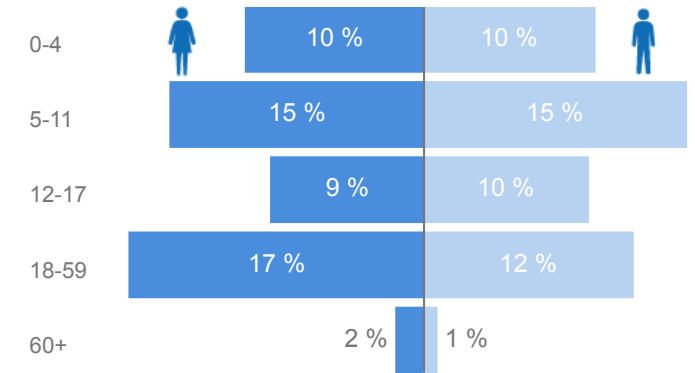

## Total Households

**43,382**

## Total Asylum-Seekers

**14**

## Age & Gender Breakdown

## Occupation \* - Top 5 27.6% Have occupation

\* Age is between 18 - 59 years for Occupation