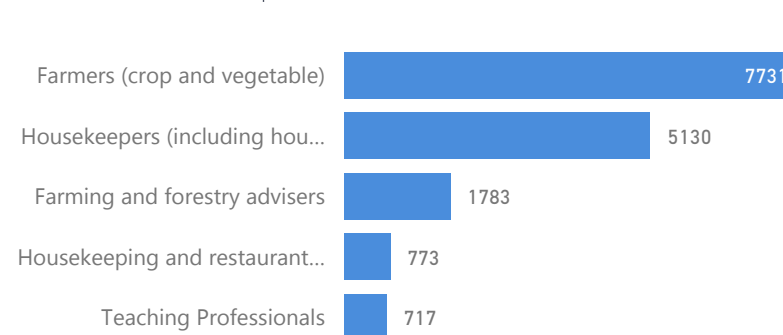

### Youth 15-24

**20 %**

**45,002**

Country of Origin - Top 6	Total
South Sudan	227,505
Sudan	85
Democratic Republic of the Congo	4
Nigeria	4
Somalia	1
United Republic of Tanzania	1

## Occupation \* - Top 5 27.6% Have occupation

\* Age is between 18 - 59 years for Occupation