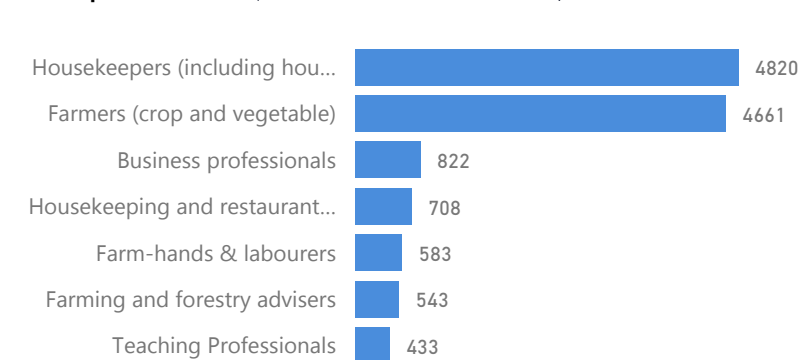

## Age & Gender Breakdown

Country of Origin	Total
South Sudan	106,802
Democratic Republic of the Congo	2,047
Sudan	725
Rwanda	47
Burundi	17

## Occupation \* - Top 7

\* Age is between 18 - 59 years for Occupation