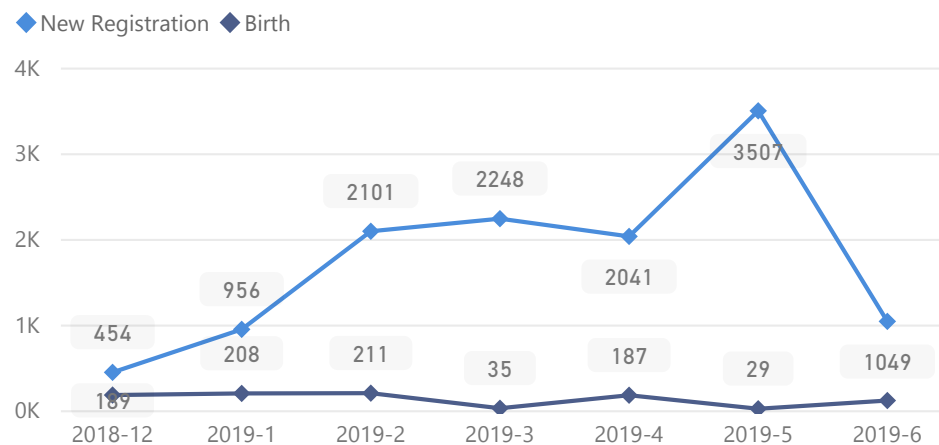

New Registration by Month