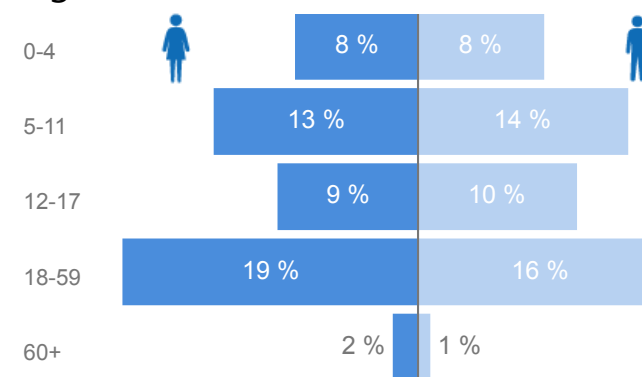

Uganda - Refugee Statistics June 2019 - Rhino

Total Population

109,669

Total Households

29,784

Women and Children

83 %

91,367

Elderly

2 %

2,538

Total Refugees

109,596

Total Asylum-Seekers

73

Women

51 %

56,114

Youth 15-24

25 %

26,994

Zones

Level3	HHs	Individuals
Zone Vii	11,228	33,667
Zone Vi	7,139	26,331
Zone Iv	2,699	9,706
Zone I	2,617	12,235
Zone Ii	2,591	10,718
Zone V	2,348	12,388
Zone Iii	1,162	4,624

Age & Gender Breakdown