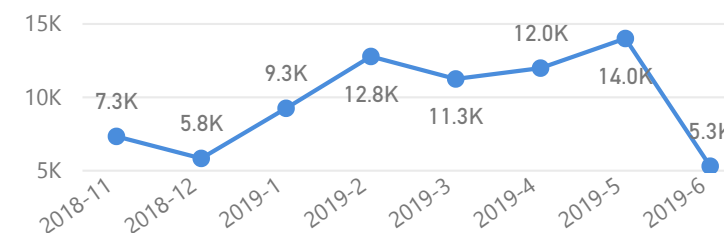

Registered New Arrivals By Month