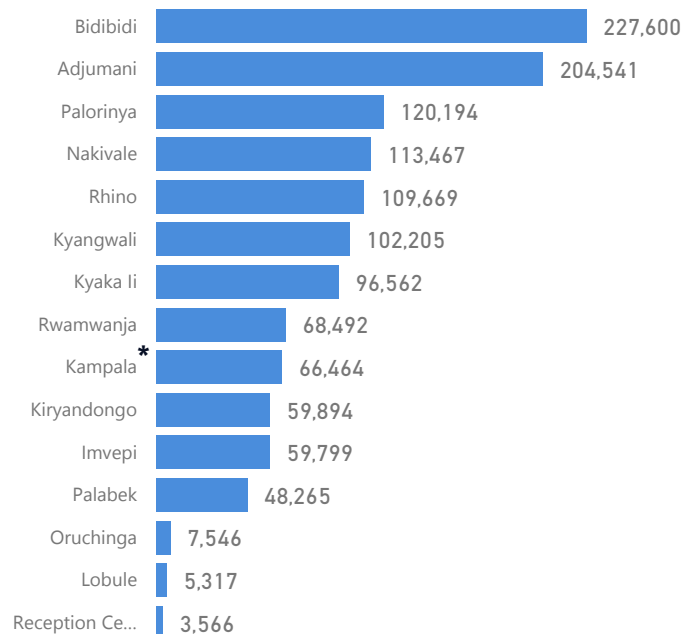

83 %
1,069,798

Elderly

3 %
34,796

Total Refugees

1,267,043

Total Asylum-Seekers

26,539

Living in Urban areas

5 %
70,030

Women

52 %
670,789

Youth

21 %
277,400

Population Locations

* Kampala includes other Urban areas

Age & Gender Breakdown

Registered New Arrivals By Month

Country of Origin

Top 5 countries

South Sudanese By Ethnicity

Top 7 ethnicities

Congolese by Ethnicity

Top 7 ethnicities

Specific Needs