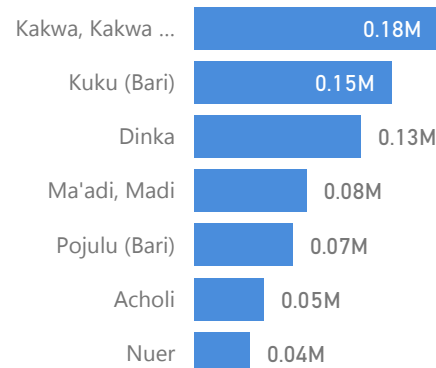

5 %
70,030

Women

52 %
670,789

Youth

21 %
277,400

Population Locations

* Kampala includes other Urban areas

Age & Gender Breakdown

Registered New Arrivals By Month

Country of Origin

Top 5 countries

South Sudanese By Ethnicity

Top 7 ethnicities

Congolese by Ethnicity

Top 7 ethnicities

Specific Needs

Top 7 recorded PSN codes