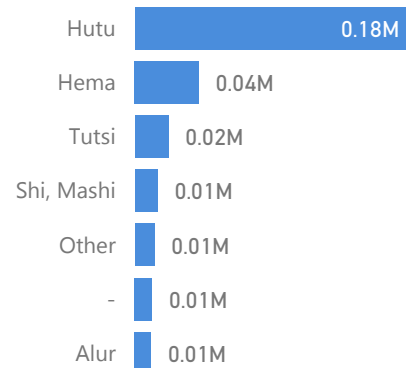

5 %
70,030

Women

52 %
670,789

Youth

21 %
277,400

Population Locations

* Kampala includes other Urban areas

Age & Gender Breakdown

Registered New Arrivals By Month

Country of Origin

Top 5 countries

South Sudanese By Ethnicity

Top 7 ethnicities

Congolese by Ethnicity

Top 7 ethnicities

Specific Needs

Top 7 recorded PSN codes