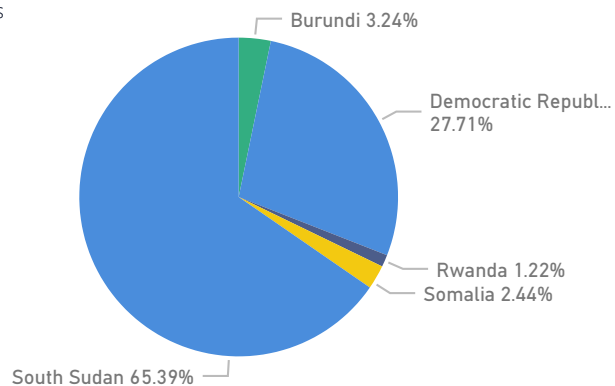

83 %
1,069,798

Elderly

3 %
34,796

Total Refugees

1,267,043

Total Asylum-Seekers

26,539

Living in Urban areas

5 %
70,030

Women

52 %
670,789

Youth

21 %
277,400

Population Locations

* Kampala includes other Urban areas

Age & Gender Breakdown

Registered New Arrivals By Month

Country of Origin

Top 5 countries

South Sudanese By Ethnicity

Top 7 ethnicities

Congolese by Ethnicity

Top 7 ethnicities

Specific Needs