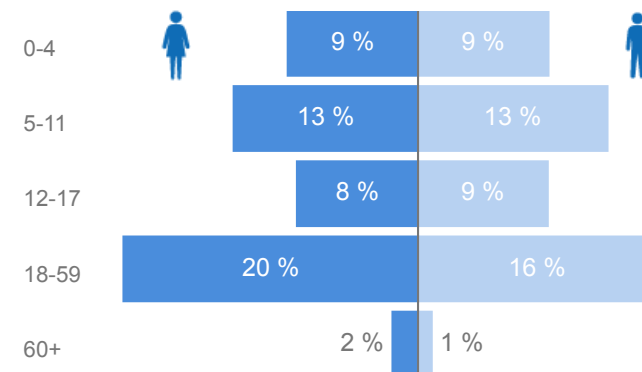

83 %
1,069,798

Elderly

3 %
34,796

Total Refugees

1,267,043

Total Asylum-Seekers

26,539

Living in Urban areas

5 %
70,030

Women

52 %
670,789

Youth

21 %
277,400

Population Locations

* Kampala includes other Urban areas

Age & Gender Breakdown