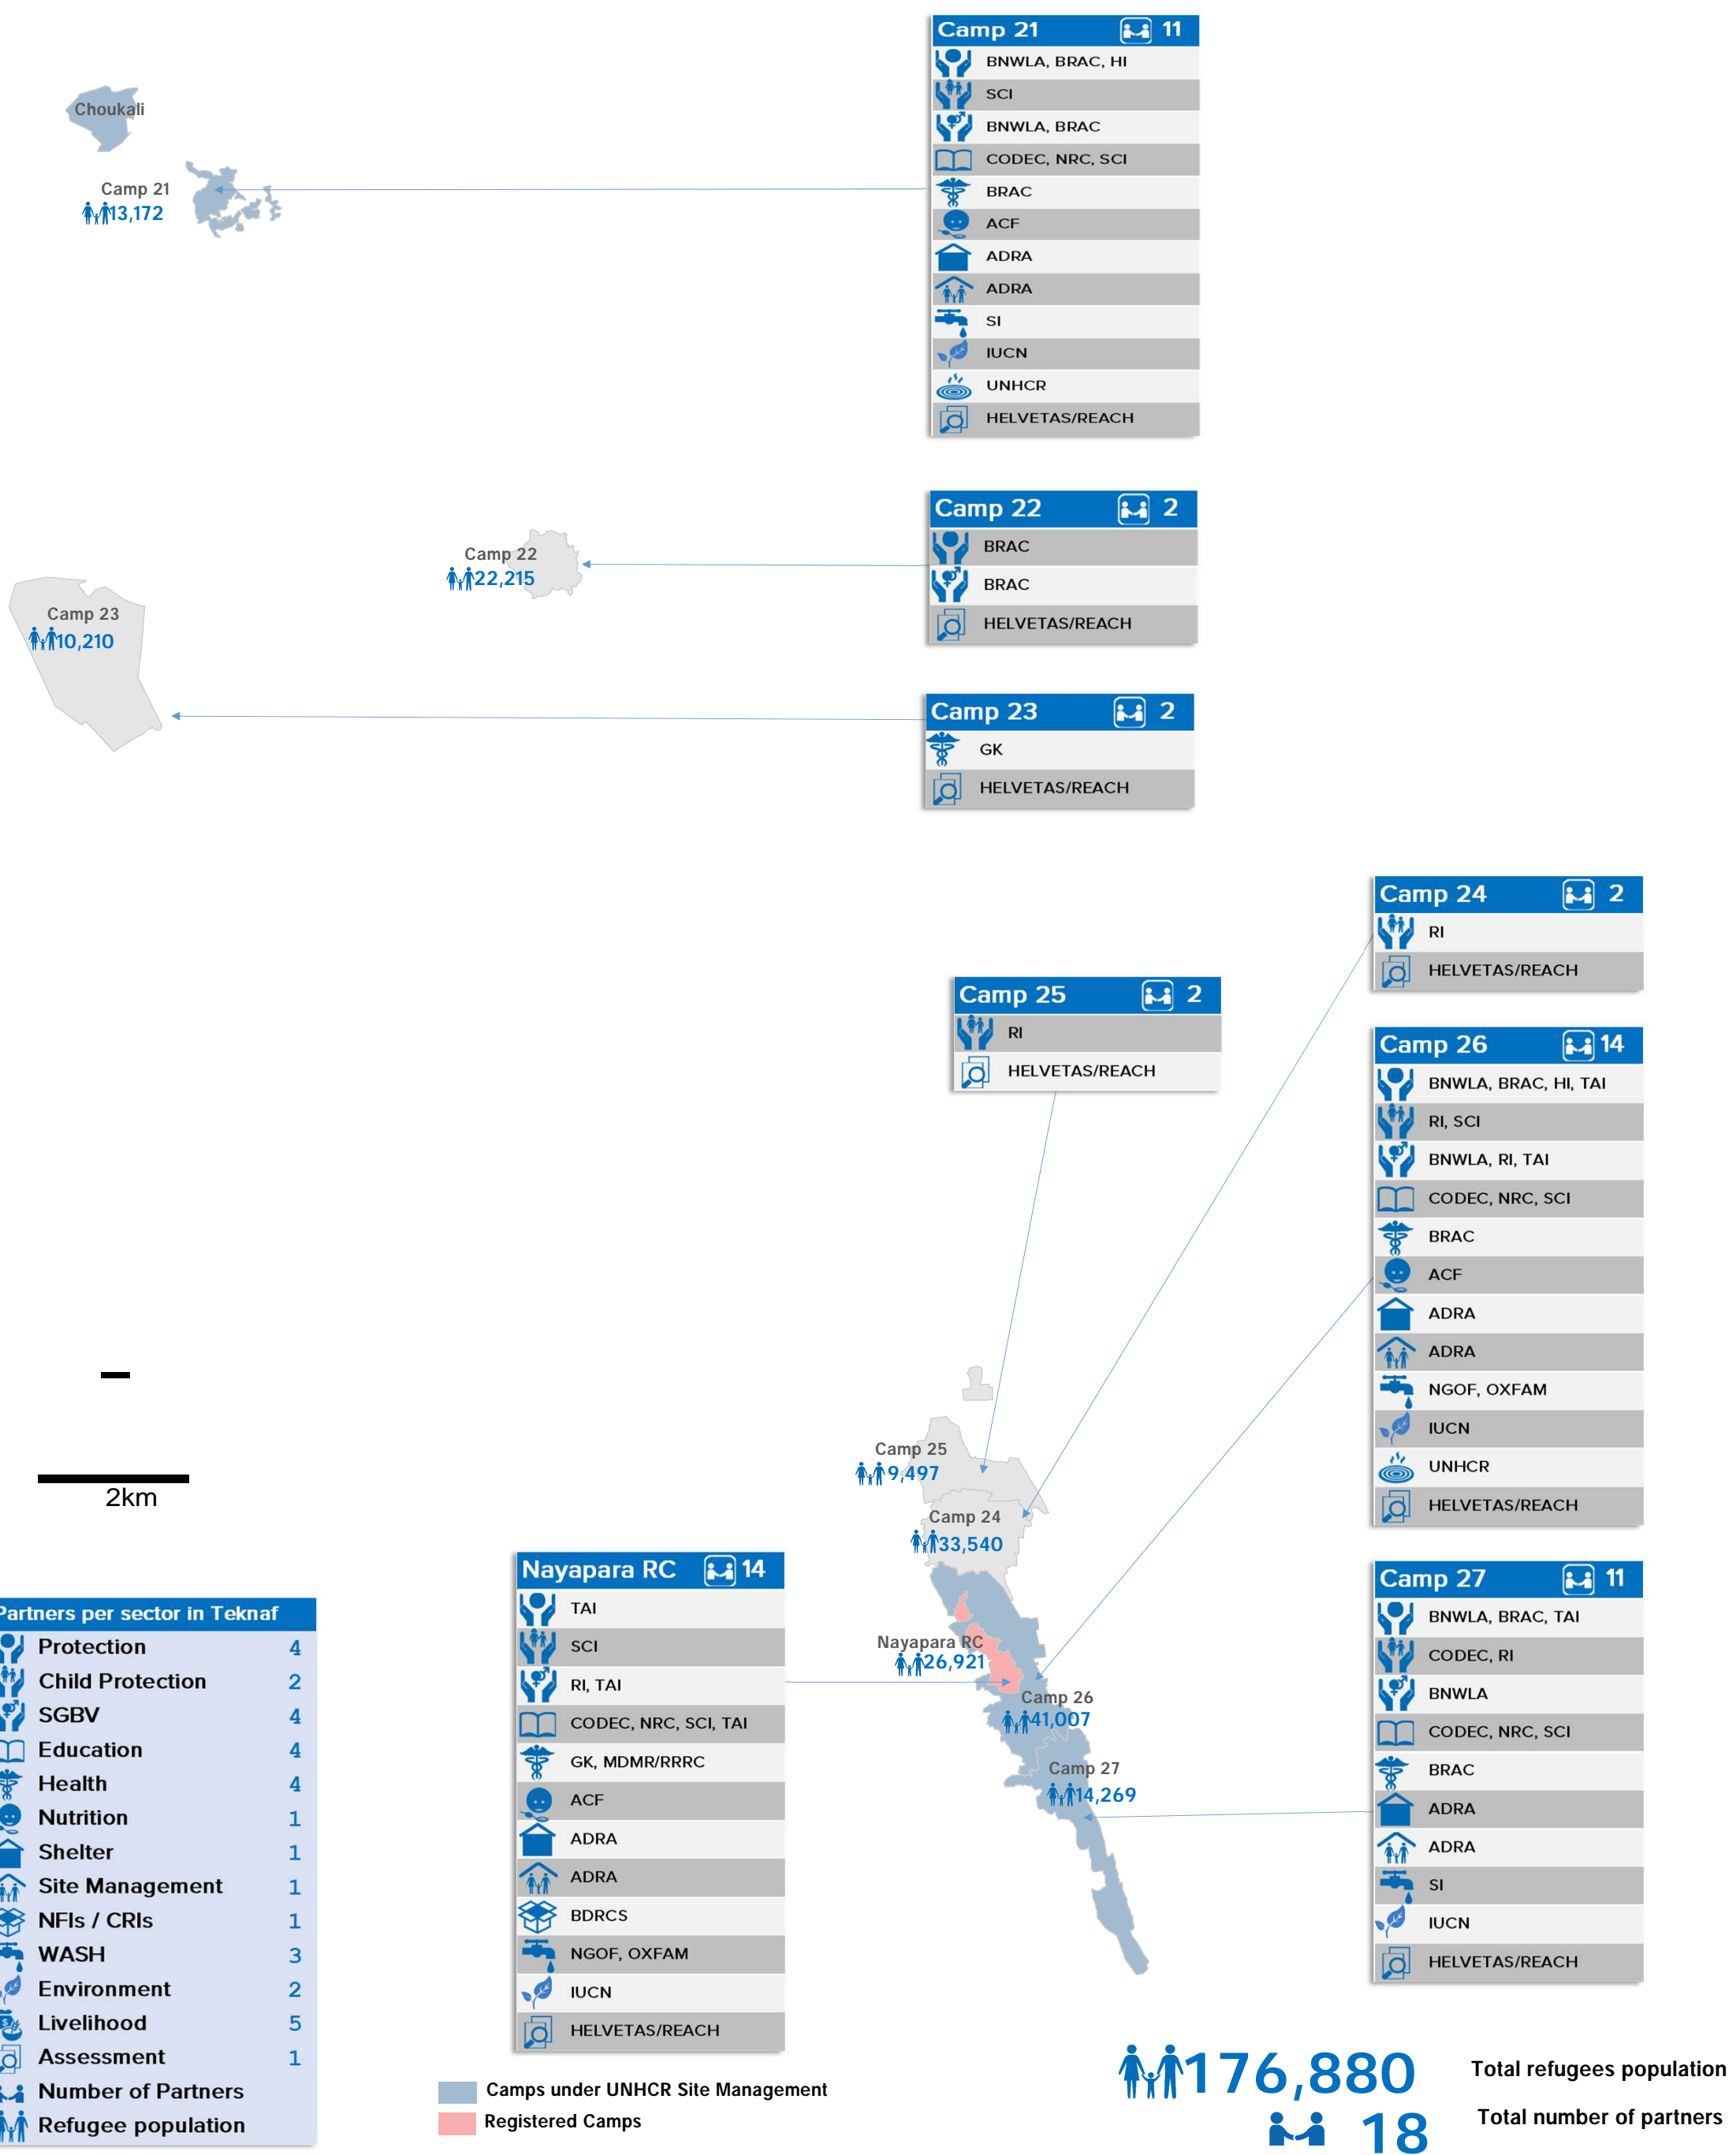

**Refugee Camps in Teknaf 18**

- BNWLA, BRAC, HI, TAI
- SCI, RI, CODEC
- BNWLA, BRAC, RI, TAI
- CODEC, NRC, SCI, TAI
- BRAC, GK, MDMR/RRRC
- ACF
- ADRA
- ADRA
- BDRCS
- SI, NGOF, OXFAM
- IUCN
- UNHCR
- HELVETAS/REACH

**Host Communities \* 8**

- BRAC, TAI
- LH
- BRAC
- BRAC, CNRS, COAST, MUKTI, NGOF, WVI (CBI)

# of Partners per Sector	
7	Protection
4	Child Protection
5	SGBV
5	Education
7	Health
3	Nutrition
4	Shelter
4	Site Management
1	NFIs / CRIs
5	WASH
3	Environement
6	Livelihood
1	Assessment
	<b>Number of Partners</b>
	<b>Refugee population</b>

The boundaries and names shown and the designations used on this map do not imply ocial endorsement or acceptance by the United Nations. Source: UNHCR, RRC/UNHCR/Family Counting as of 30 June 2019

\* Livelihood projects are implemented in host communities of the following five unions : Nhila, Baharchara, Whykong, Rajapalong, Palongkhali  
Protection activities are implemented in host communities of the following five unions : Nhila, Baharchara, Sabrang, Teknaf, Paurashava