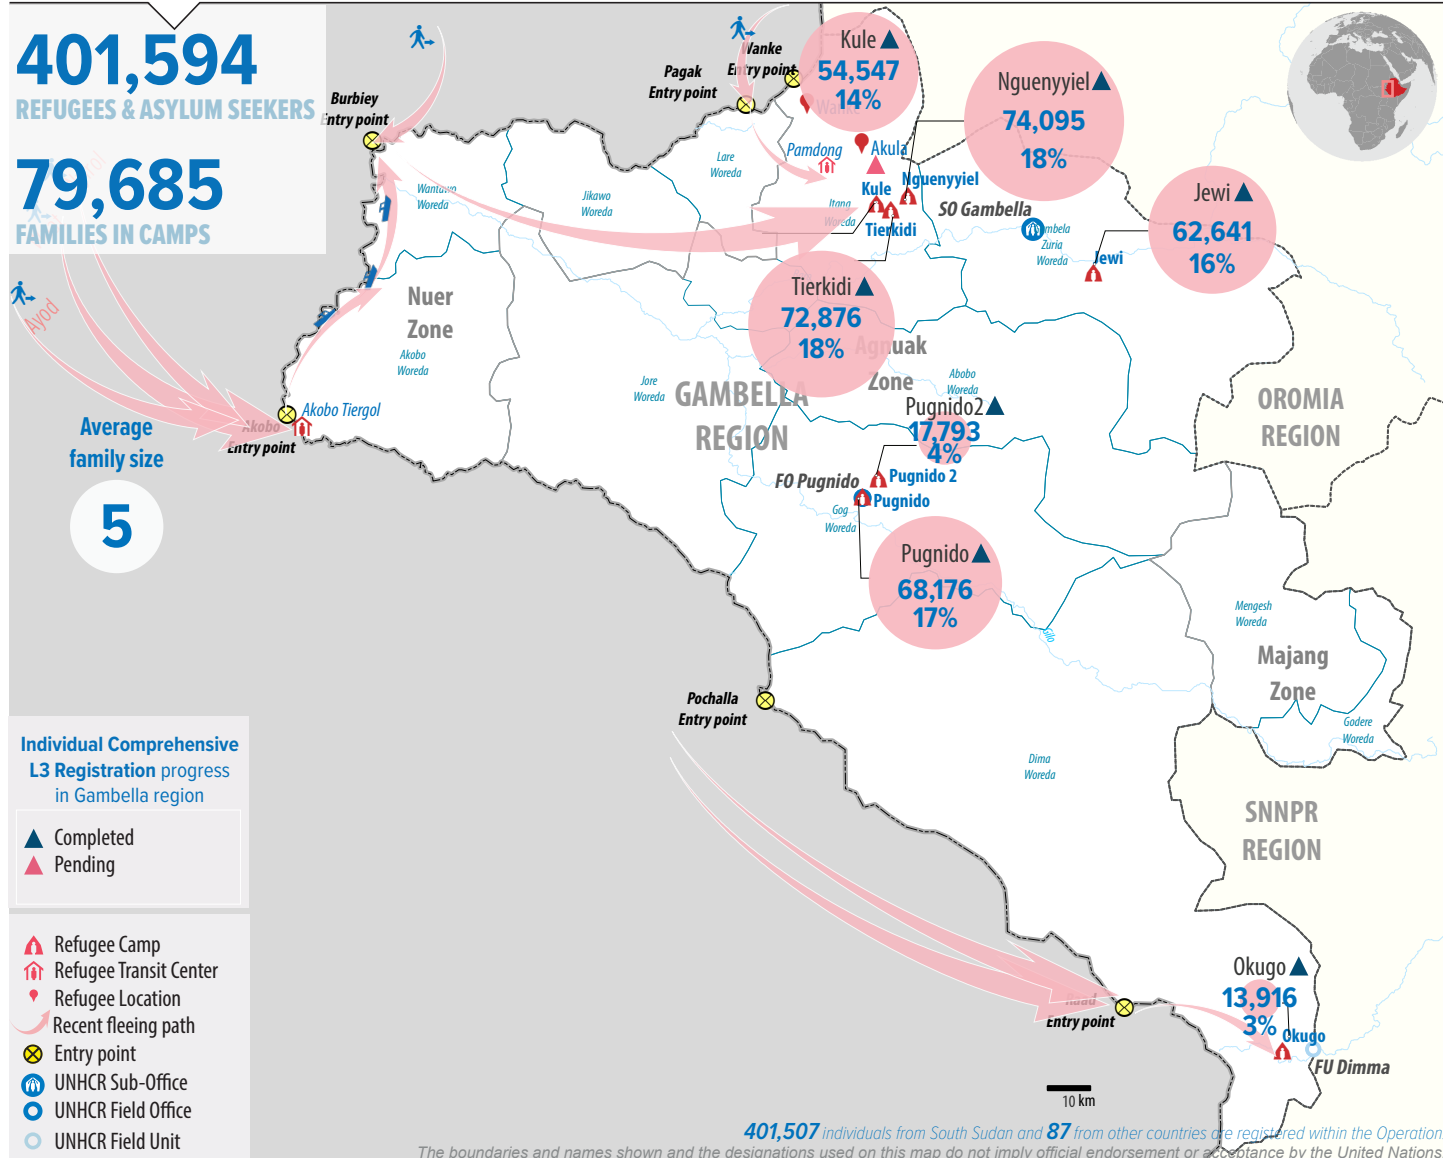

SOUTH SUDAN SITUATION

Refugee population in Gambella region | as of 30 June 2019

Figures were frozen 31 August 2018 due to the roll-out of a new registration system aiming to enhance registration data

Age/Sex breakdown

Arrivals