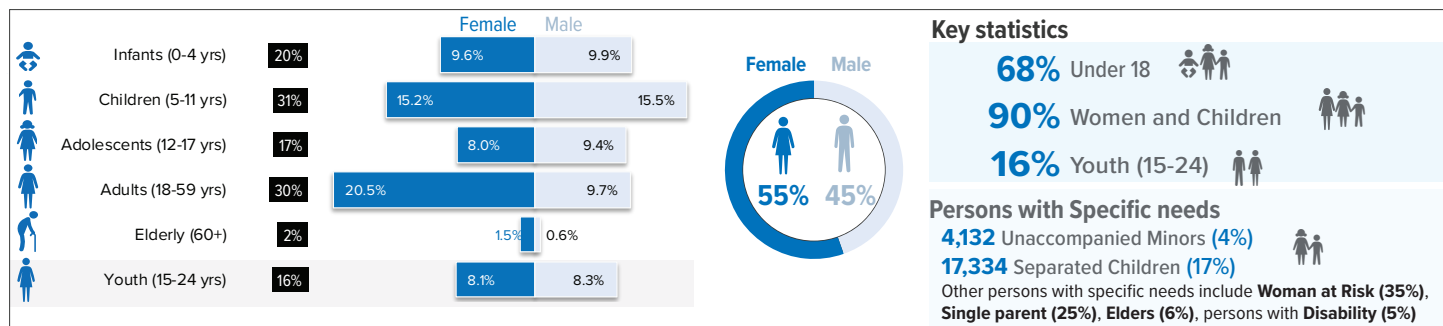

SOUTH SUDAN SITUATION

Refugee population in Gambella region | as of 30 June 2019

Figures were frozen 31 August 2018 due to the roll-out of a new registration system aiming to enhance registration data

Age/Sex breakdown