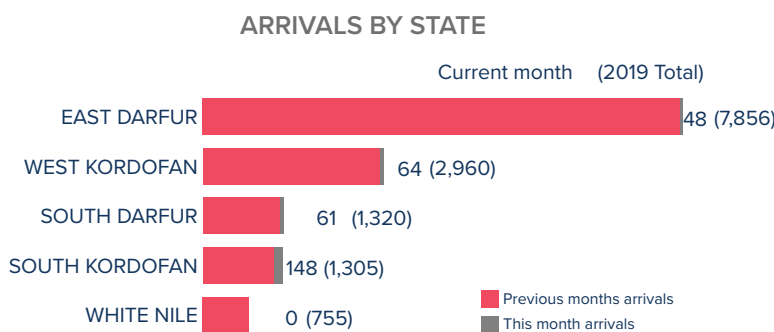

¹Total number of refugees is the sum of UNHCR/COR registered population and IPP registered & unregistered figures. Additional sources estimate a total of 1.3 million South Sudanese refugees in Sudan; however, data require verification.

²IPP: Immigration and Passport Police

POPULATION BY STATE

The boundaries and names shown and the designations used on this map do not imply official endorsement or acceptance by the United Nations.

MONTHLY ARRIVAL TRENDS (2015-2019)