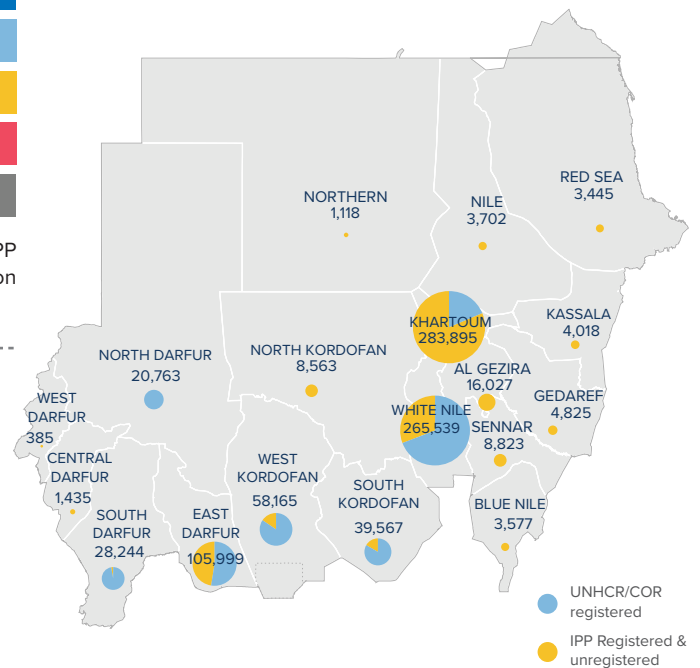

¹Total number of refugees is the sum of UNHCR/COR registered population and IPP registered & unregistered figures. Additional sources estimate a total of 1.3 million South Sudanese refugees in Sudan; however, data require verification.

²IPP: Immigration and Passport Police

POPULATION BY STATE

The boundaries and names shown and the designations used on this map do not imply official endorsement or acceptance by the United Nations.

MONTHLY ARRIVAL TRENDS (2015-2019)

³Population distribution statistics are based on biometrically registered individuals only