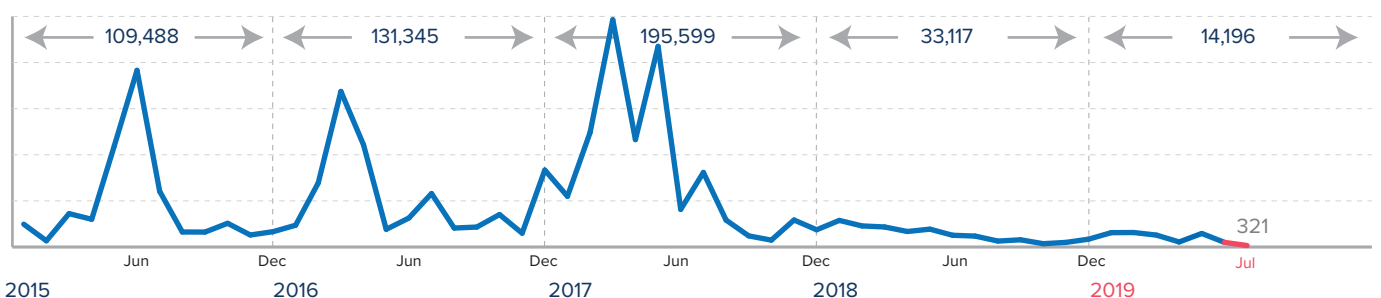

¹Total number of refugees is the sum of UNHCR/COR registered population and IPP registered & unregistered figures. Additional sources estimate a total of 1.3 million South Sudanese refugees in Sudan; however, data require verification.

²IPP: Immigration and Passport Police

POPULATION BY STATE

The boundaries and names shown and the designations used on this map do not imply official endorsement or acceptance by the United Nations.

MONTHLY ARRIVAL TRENDS (2015-2019)

³Population distribution statistics are based on biometrically registered individuals only