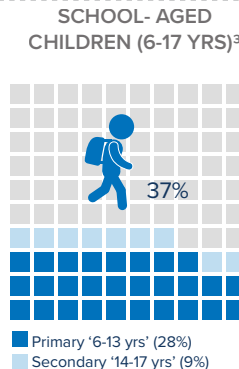

¹Total number of refugees is the sum of UNHCR/COR registered population and IPP registered & unregistered figures. Additional sources estimate a total of 1.3 million South Sudanese refugees in Sudan; however, data require verification.

²IPP: Immigration and Passport Police

POPULATION BY STATE

The boundaries and names shown and the designations used on this map do not imply official endorsement or acceptance by the United Nations.

MONTHLY ARRIVAL TRENDS (2015-2019)

³Population distribution statistics are based on biometrically registered individuals only