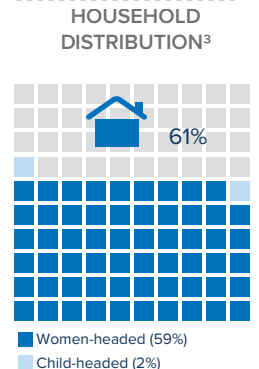

¹Total number of refugees is the sum of UNHCR/COR registered population and IPP registered & unregistered figures. Additional sources estimate a total of 1.3 million South Sudanese refugees in Sudan; however, data require verification.

²IPP: Immigration and Passport Police

POPULATION BY STATE

The boundaries and names shown and the designations used on this map do not imply official endorsement or acceptance by the United Nations.

MONTHLY ARRIVAL TRENDS (2015-2019)

³Population distribution statistics are based on biometrically registered individuals only