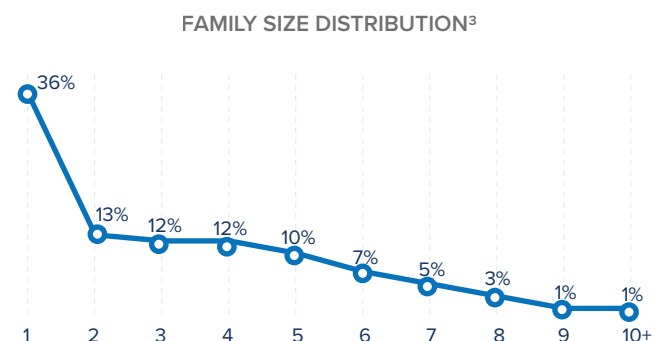

¹Total number of refugees is the sum of UNHCR/COR registered population and IPP registered & unregistered figures. Additional sources estimate a total of 1.3 million South Sudanese refugees in Sudan; however, data require verification.

²IPP: Immigration and Passport Police

POPULATION BY STATE

The boundaries and names shown and the designations used on this map do not imply official endorsement or acceptance by the United Nations.

MONTHLY ARRIVAL TRENDS (2015-2019)

³Population distribution statistics are based on biometrically registered individuals only