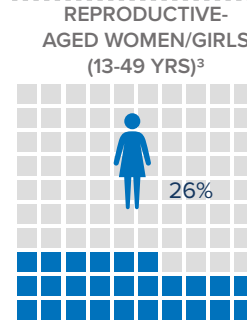

¹Total number of refugees is the sum of UNHCR/COR registered population and IPP registered & unregistered figures. Additional sources estimate a total of 1.3 million South Sudanese refugees in Sudan; however, data require verification.

²IPP: Immigration and Passport Police

POPULATION BY STATE

The boundaries and names shown and the designations used on this map do not imply official endorsement or acceptance by the United Nations.

MONTHLY ARRIVAL TRENDS (2015-2019)

³Population distribution statistics are based on biometrically registered individuals only