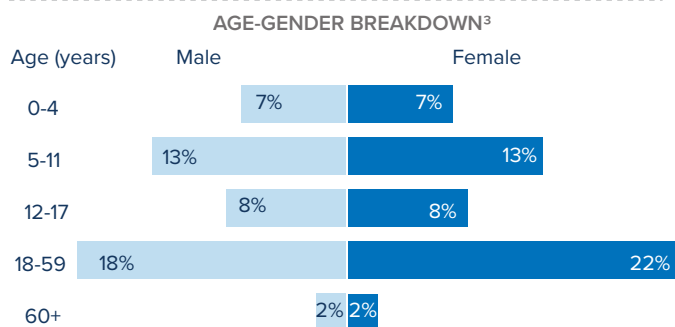

¹Total number of refugees is the sum of UNHCR/COR registered population and IPP registered & unregistered figures. Additional sources estimate a total of 1.3 million South Sudanese refugees in Sudan; however, data require verification.

²IPP: Immigration and Passport Police

POPULATION BY STATE

The boundaries and names shown and the designations used on this map do not imply official endorsement or acceptance by the United Nations.

MONTHLY ARRIVAL TRENDS (2015-2019)

³Population distribution statistics are based on biometrically registered individuals only