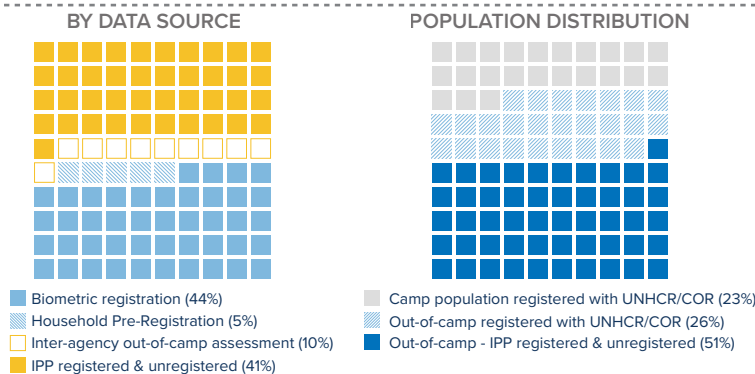

¹Total number of refugees is the sum of UNHCR/COR registered population and IPP registered & unregistered figures. Additional sources estimate a total of 1.3 million South Sudanese refugees in Sudan; however, data require verification.

²IPP: Immigration and Passport Police

POPULATION BY STATE

The boundaries and names shown and the designations used on this map do not imply official endorsement or acceptance by the United Nations.

MONTHLY ARRIVAL TRENDS (2015-2019)

³Population distribution statistics are based on biometrically registered individuals only