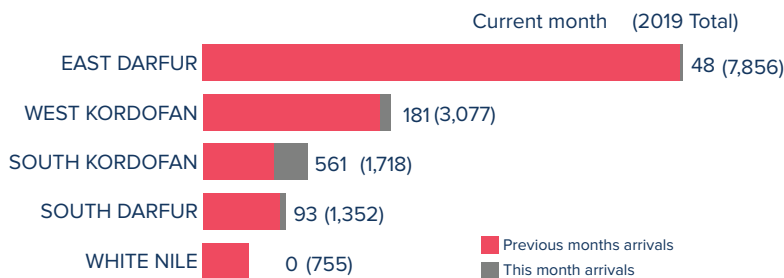

<sup>1</sup>Total number of refugees is the sum of UNHCR/COR registered population and IPP registered & unregistered figures. Additional sources estimate a total of 1.3 million South Sudanese refugees in Sudan; however, data require verification.

<sup>2</sup> IPP: Immigration and Passport Police

POPULATION BY STATE

The boundaries and names shown and the designations used on this map do not imply official endorsement or acceptance by the United Nations.

ARRIVALS BY STATE

FAMILY SIZE DISTRIBUTION<sup>3</sup>

MONTHLY ARRIVAL TRENDS (2015-2019)

<sup>3</sup>Population distribution statistics are based on biometrically registered individuals only