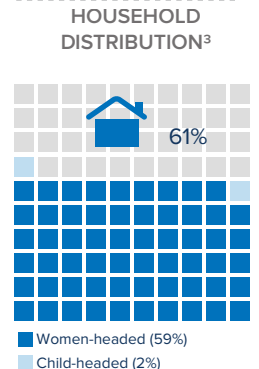

¹Total number of refugees is the sum of UNHCR/COR registered population and IPP registered & unregistered figures. Additional sources estimate a total of 1.3 million South Sudanese refugees in Sudan; however, data require verification.

² IPP: Immigration and Passport Police

POPULATION BY STATE

The boundaries and names shown and the designations used on this map do not imply official endorsement or acceptance by the United Nations.

ARRIVALS BY STATE

FAMILY SIZE DISTRIBUTION³

MONTHLY ARRIVAL TRENDS (2015-2019)

³Population distribution statistics are based on biometrically registered individuals only