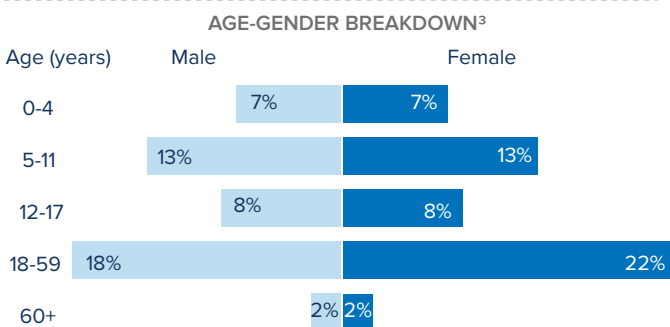

¹Total number of refugees is the sum of UNHCR/COR registered population and IPP registered & unregistered figures. Additional sources estimate a total of 1.3 million South Sudanese refugees in Sudan; however, data require verification.

² IPP: Immigration and Passport Police

POPULATION BY STATE

The boundaries and names shown and the designations used on this map do not imply official endorsement or acceptance by the United Nations.

ARRIVALS BY STATE

FAMILY SIZE DISTRIBUTION³

MONTHLY ARRIVAL TRENDS (2015-2019)

³Population distribution statistics are based on biometrically registered individuals only