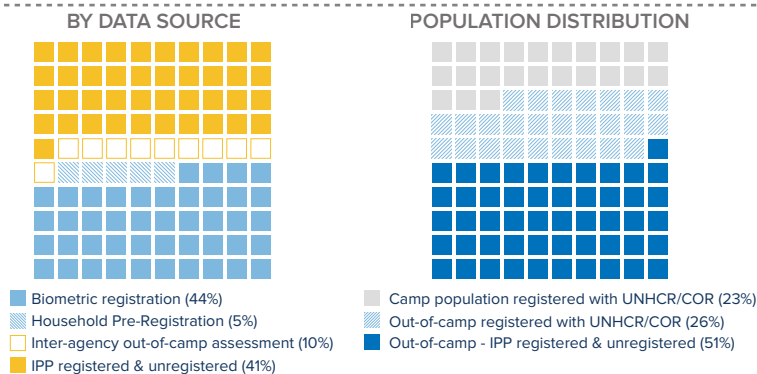

<sup>1</sup>Total number of refugees is the sum of UNHCR/COR registered population and IPP registered & unregistered figures. Additional sources estimate a total of 1.3 million South Sudanese refugees in Sudan; however, data require verification.

<sup>2</sup> IPP: Immigration and Passport Police

POPULATION BY STATE

The boundaries and names shown and the designations used on this map do not imply official endorsement or acceptance by the United Nations.

ARRIVALS BY STATE

FAMILY SIZE DISTRIBUTION<sup>3</sup>

MONTHLY ARRIVAL TRENDS (2015-2019)

<sup>3</sup>Population distribution statistics are based on biometrically registered individuals only