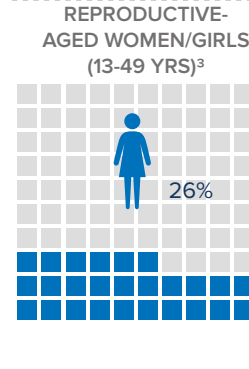

¹Total number of refugees is the sum of UNHCR/COR registered population and IPP registered & unregistered figures. Additional sources estimate a total of 1.3 million South Sudanese refugees in Sudan; however, data require verification.

² IPP: Immigration and Passport Police

POPULATION BY STATE

The boundaries and names shown and the designations used on this map do not imply official endorsement or acceptance by the United Nations.

ARRIVALS BY STATE

FAMILY SIZE DISTRIBUTION³

MONTHLY ARRIVAL TRENDS (2015-2019)

³Population distribution statistics are based on biometrically registered individuals only