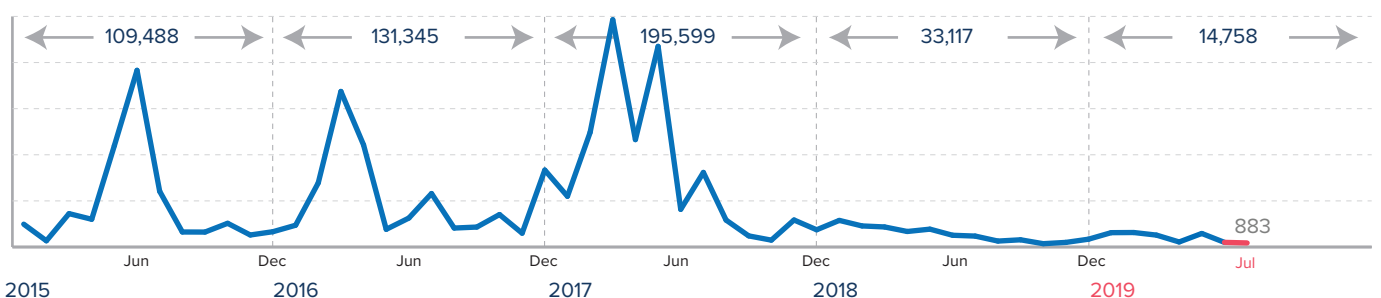

<sup>1</sup>Total number of refugees is the sum of UNHCR/COR registered population and IPP registered & unregistered figures. Additional sources estimate a total of 1.3 million South Sudanese refugees in Sudan; however, data require verification.

<sup>2</sup> IPP: Immigration and Passport Police

POPULATION BY STATE

The boundaries and names shown and the designations used on this map do not imply official endorsement or acceptance by the United Nations.

ARRIVALS BY STATE

FAMILY SIZE DISTRIBUTION<sup>3</sup>

MONTHLY ARRIVAL TRENDS (2015-2019)

<sup>3</sup>Population distribution statistics are based on biometrically registered individuals only