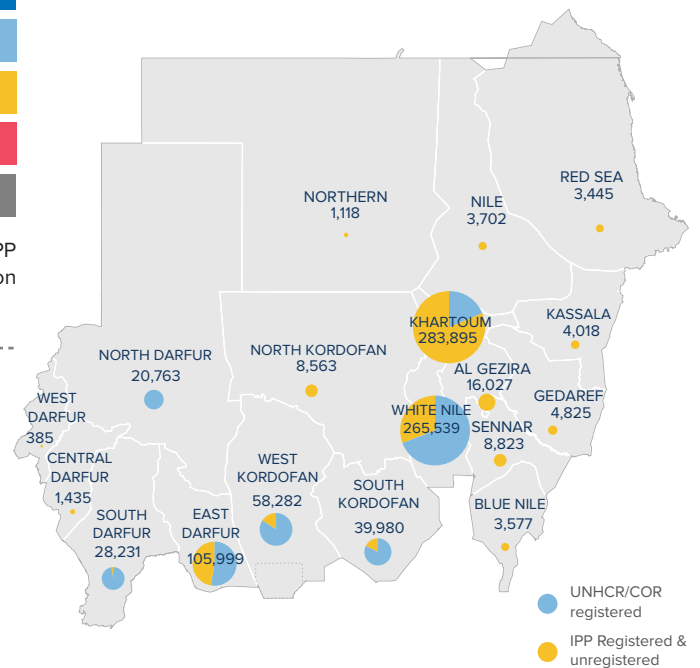

<sup>1</sup>Total number of refugees is the sum of UNHCR/COR registered population and IPP registered & unregistered figures. Additional sources estimate a total of 1.3 million South Sudanese refugees in Sudan; however, data require verification.

<sup>2</sup> IPP: Immigration and Passport Police

POPULATION BY STATE

The boundaries and names shown and the designations used on this map do not imply official endorsement or acceptance by the United Nations.

ARRIVALS BY STATE

FAMILY SIZE DISTRIBUTION<sup>3</sup>

MONTHLY ARRIVAL TRENDS (2015-2019)

<sup>3</sup>Population distribution statistics are based on biometrically registered individuals only