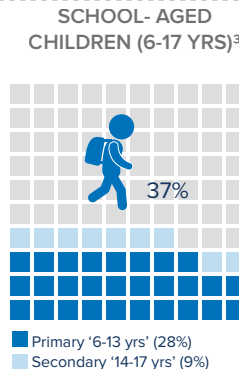

¹Total number of refugees is the sum of UNHCR/COR registered population and IPP registered & unregistered figures. Additional sources estimate a total of 1.3 million South Sudanese refugees in Sudan; however, data require verification.

² IPP: Immigration and Passport Police

POPULATION BY STATE

The boundaries and names shown and the designations used on this map do not imply official endorsement or acceptance by the United Nations.

ARRIVALS BY STATE

FAMILY SIZE DISTRIBUTION³

MONTHLY ARRIVAL TRENDS (2015-2019)

³Population distribution statistics are based on biometrically registered individuals only