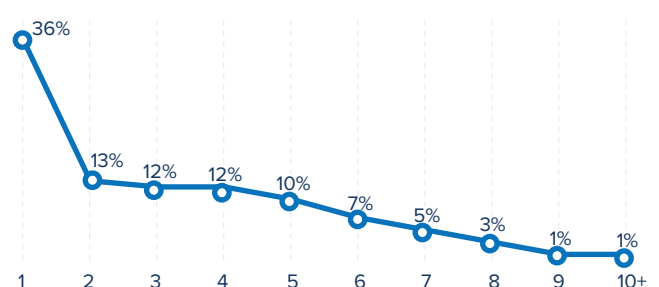

<sup>1</sup>Total number of refugees is the sum of UNHCR/COR registered population and IPP registered & unregistered figures. Additional sources estimate a total of 1.3 million South Sudanese refugees in Sudan; however, data require verification.

ARRIVALS BY STATE

FAMILY SIZE DISTRIBUTION<sup>3</sup>

MONTHLY ARRIVAL TRENDS (2015-2019)

<sup>3</sup>Population distribution statistics are based on biometrically registered individuals only