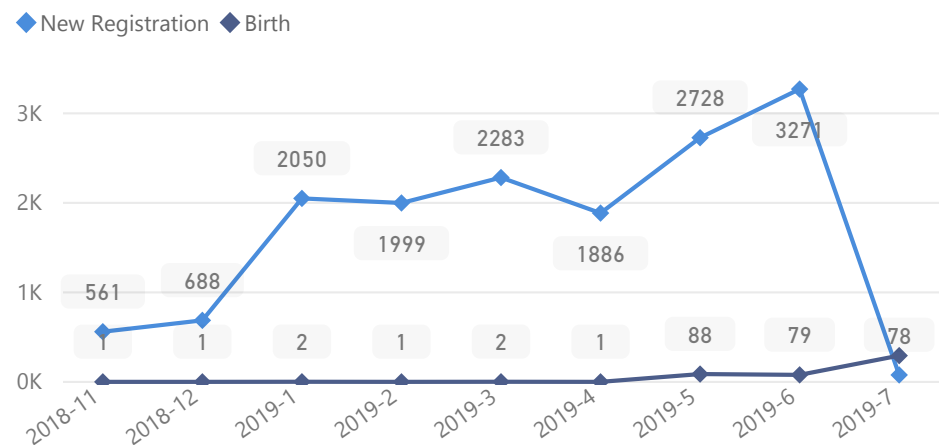

Total Refugees

49,460

Total Asylum-Seekers

256

Women
52 %
25,640

Youth 15-24
20 %
10,137

Zones

Level3	HHs	Individuals
Zone 5B	3,863	12,101
Zone 7	2,630	9,436
Zone 4	2,075	6,762
Zone 5A	2,067	6,932
Zone 6	1,441	4,532
Zone 2	1,296	3,623
Zone 1	912	2,457
Zone 3	736	2,410

Age & Gender Breakdown

Country of Origin	Total
South Sudan	49,484
Sudan	232

New Registration by Month

Occupation * - Top 7

* Age is between 18 - 59 years for Occupation

Specific Needs - Top 7