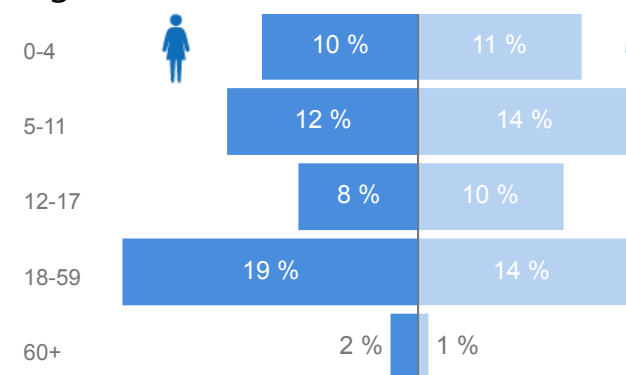

Total Refugees

49,460

Total Asylum-Seekers

256

Women
52 %
25,640

Youth 15-24
20 %
10,137

Zones

Level3	HHs	Individuals
Zone 5B	3,863	12,101
Zone 7	2,630	9,436
Zone 4	2,075	6,762
Zone 5A	2,067	6,932
Zone 6	1,441	4,532
Zone 2	1,296	3,623
Zone 1	912	2,457
Zone 3	736	2,410

Age & Gender Breakdown

Country of Origin	Total
South Sudan	49,484
Sudan	232

New Registration by Month

Occupation * - Top 7

* Age is between 18 - 59 years for Occupation

Specific Needs - Top 7