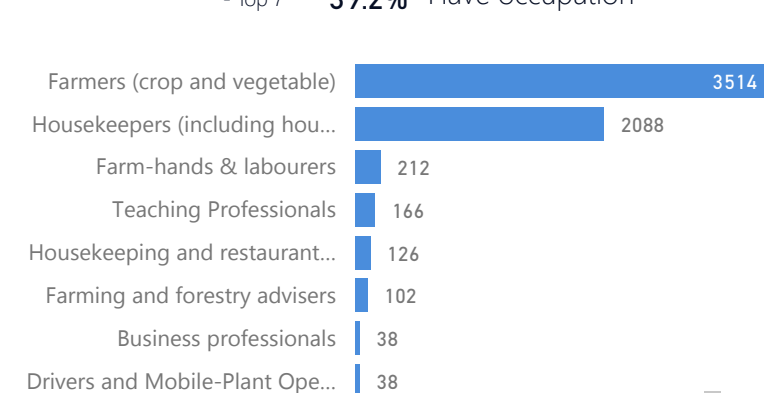

Total Refugees

49,460

Total Asylum-Seekers

256

Women
52 %
25,640

Youth 15-24
20 %
10,137

Zones

Level3	HHs	Individuals
Zone 5B	3,863	12,101
Zone 7	2,630	9,436
Zone 4	2,075	6,762
Zone 5A	2,067	6,932
Zone 6	1,441	4,532
Zone 2	1,296	3,623
Zone 1	912	2,457
Zone 3	736	2,410

Age & Gender Breakdown

Country of Origin	Total
South Sudan	49,484
Sudan	232

New Registration by Month

Occupation * - Top 7

* Age is between 18 - 59 years for Occupation

Specific Needs - Top 7