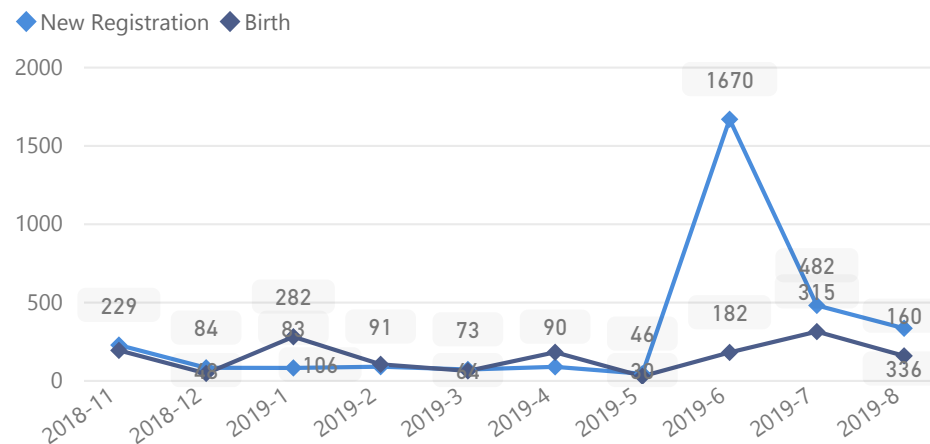

New Registration by Month