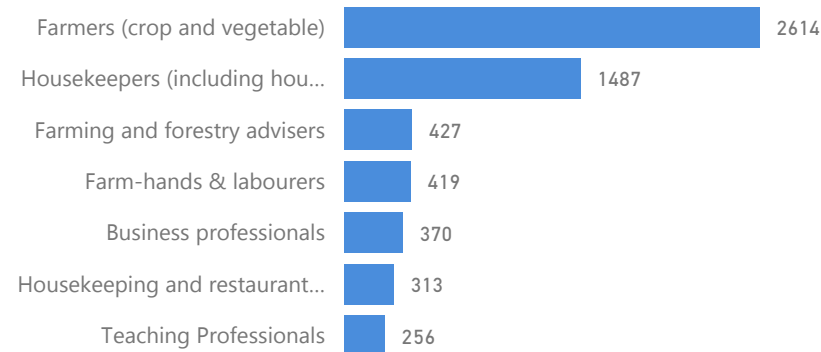

Country of Origin - Top 6	Total
South Sudan	60,969
Sudan	23
Democratic Republic of the Congo	18
Central African Republic	5
Chad	1
Senegal	1

New Registration by Month

Occupation * - Top 7 **36.4%** Have occupation