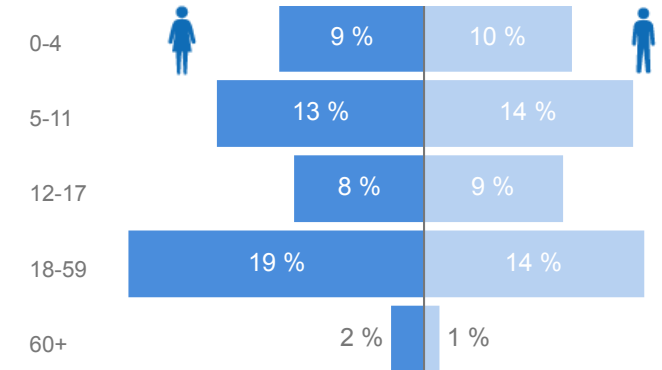

Uganda - Refugee Statistics August 2019 - Imvepi

Total Population

61,017

Total Households

17,631

Total Refugees

61,006

Total Asylum-Seekers

11

Zones

Level3	HHs	Individuals
Zone li	9,817	35,242
Zone I	4,729	15,343
Zone lii	3,073	10,397

Age & Gender Breakdown

Women and Children

85 %

51,712

Elderly

3 %

1,844

Women

53 %

32,075

Youth 15-24

21 %

12,775

* Age is between 18 - 59 years for Occupation

Specific Needs - Top 7