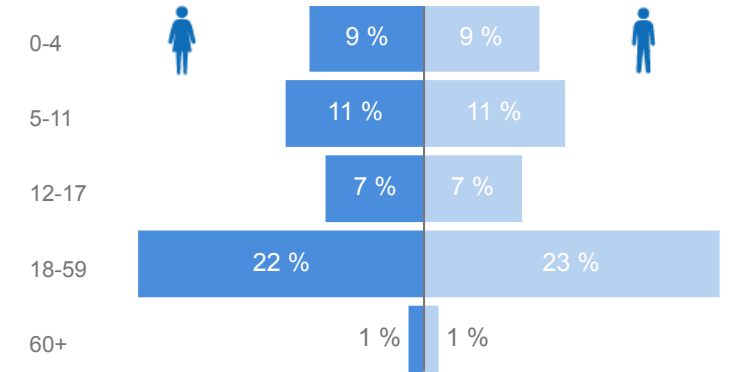

## Total Refugees

**115,593**

## Total Asylum-Seekers

**2,301**

## Age & Gender Breakdown

**76 %**

90,117

**2 %**

2,513

**50 %**

58,414

**21 %**