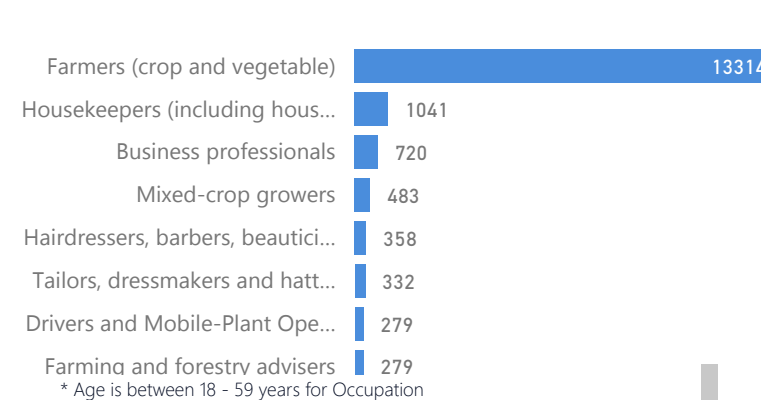

Occupation * - Top 7