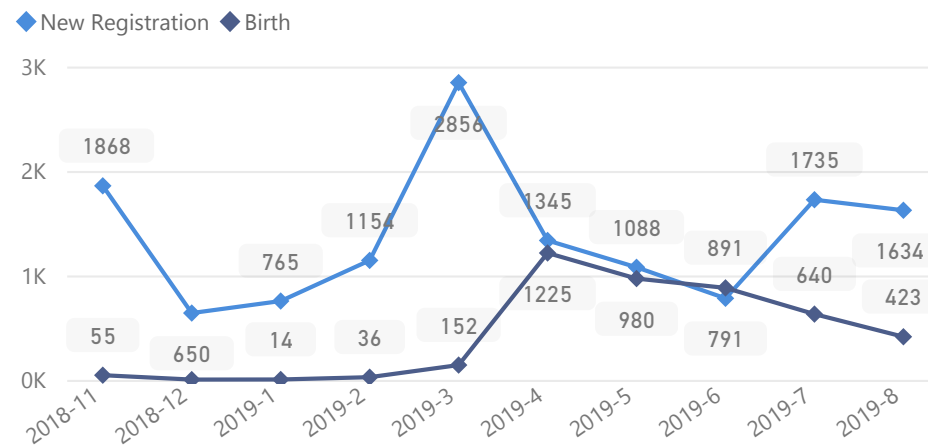

New Registration by Month