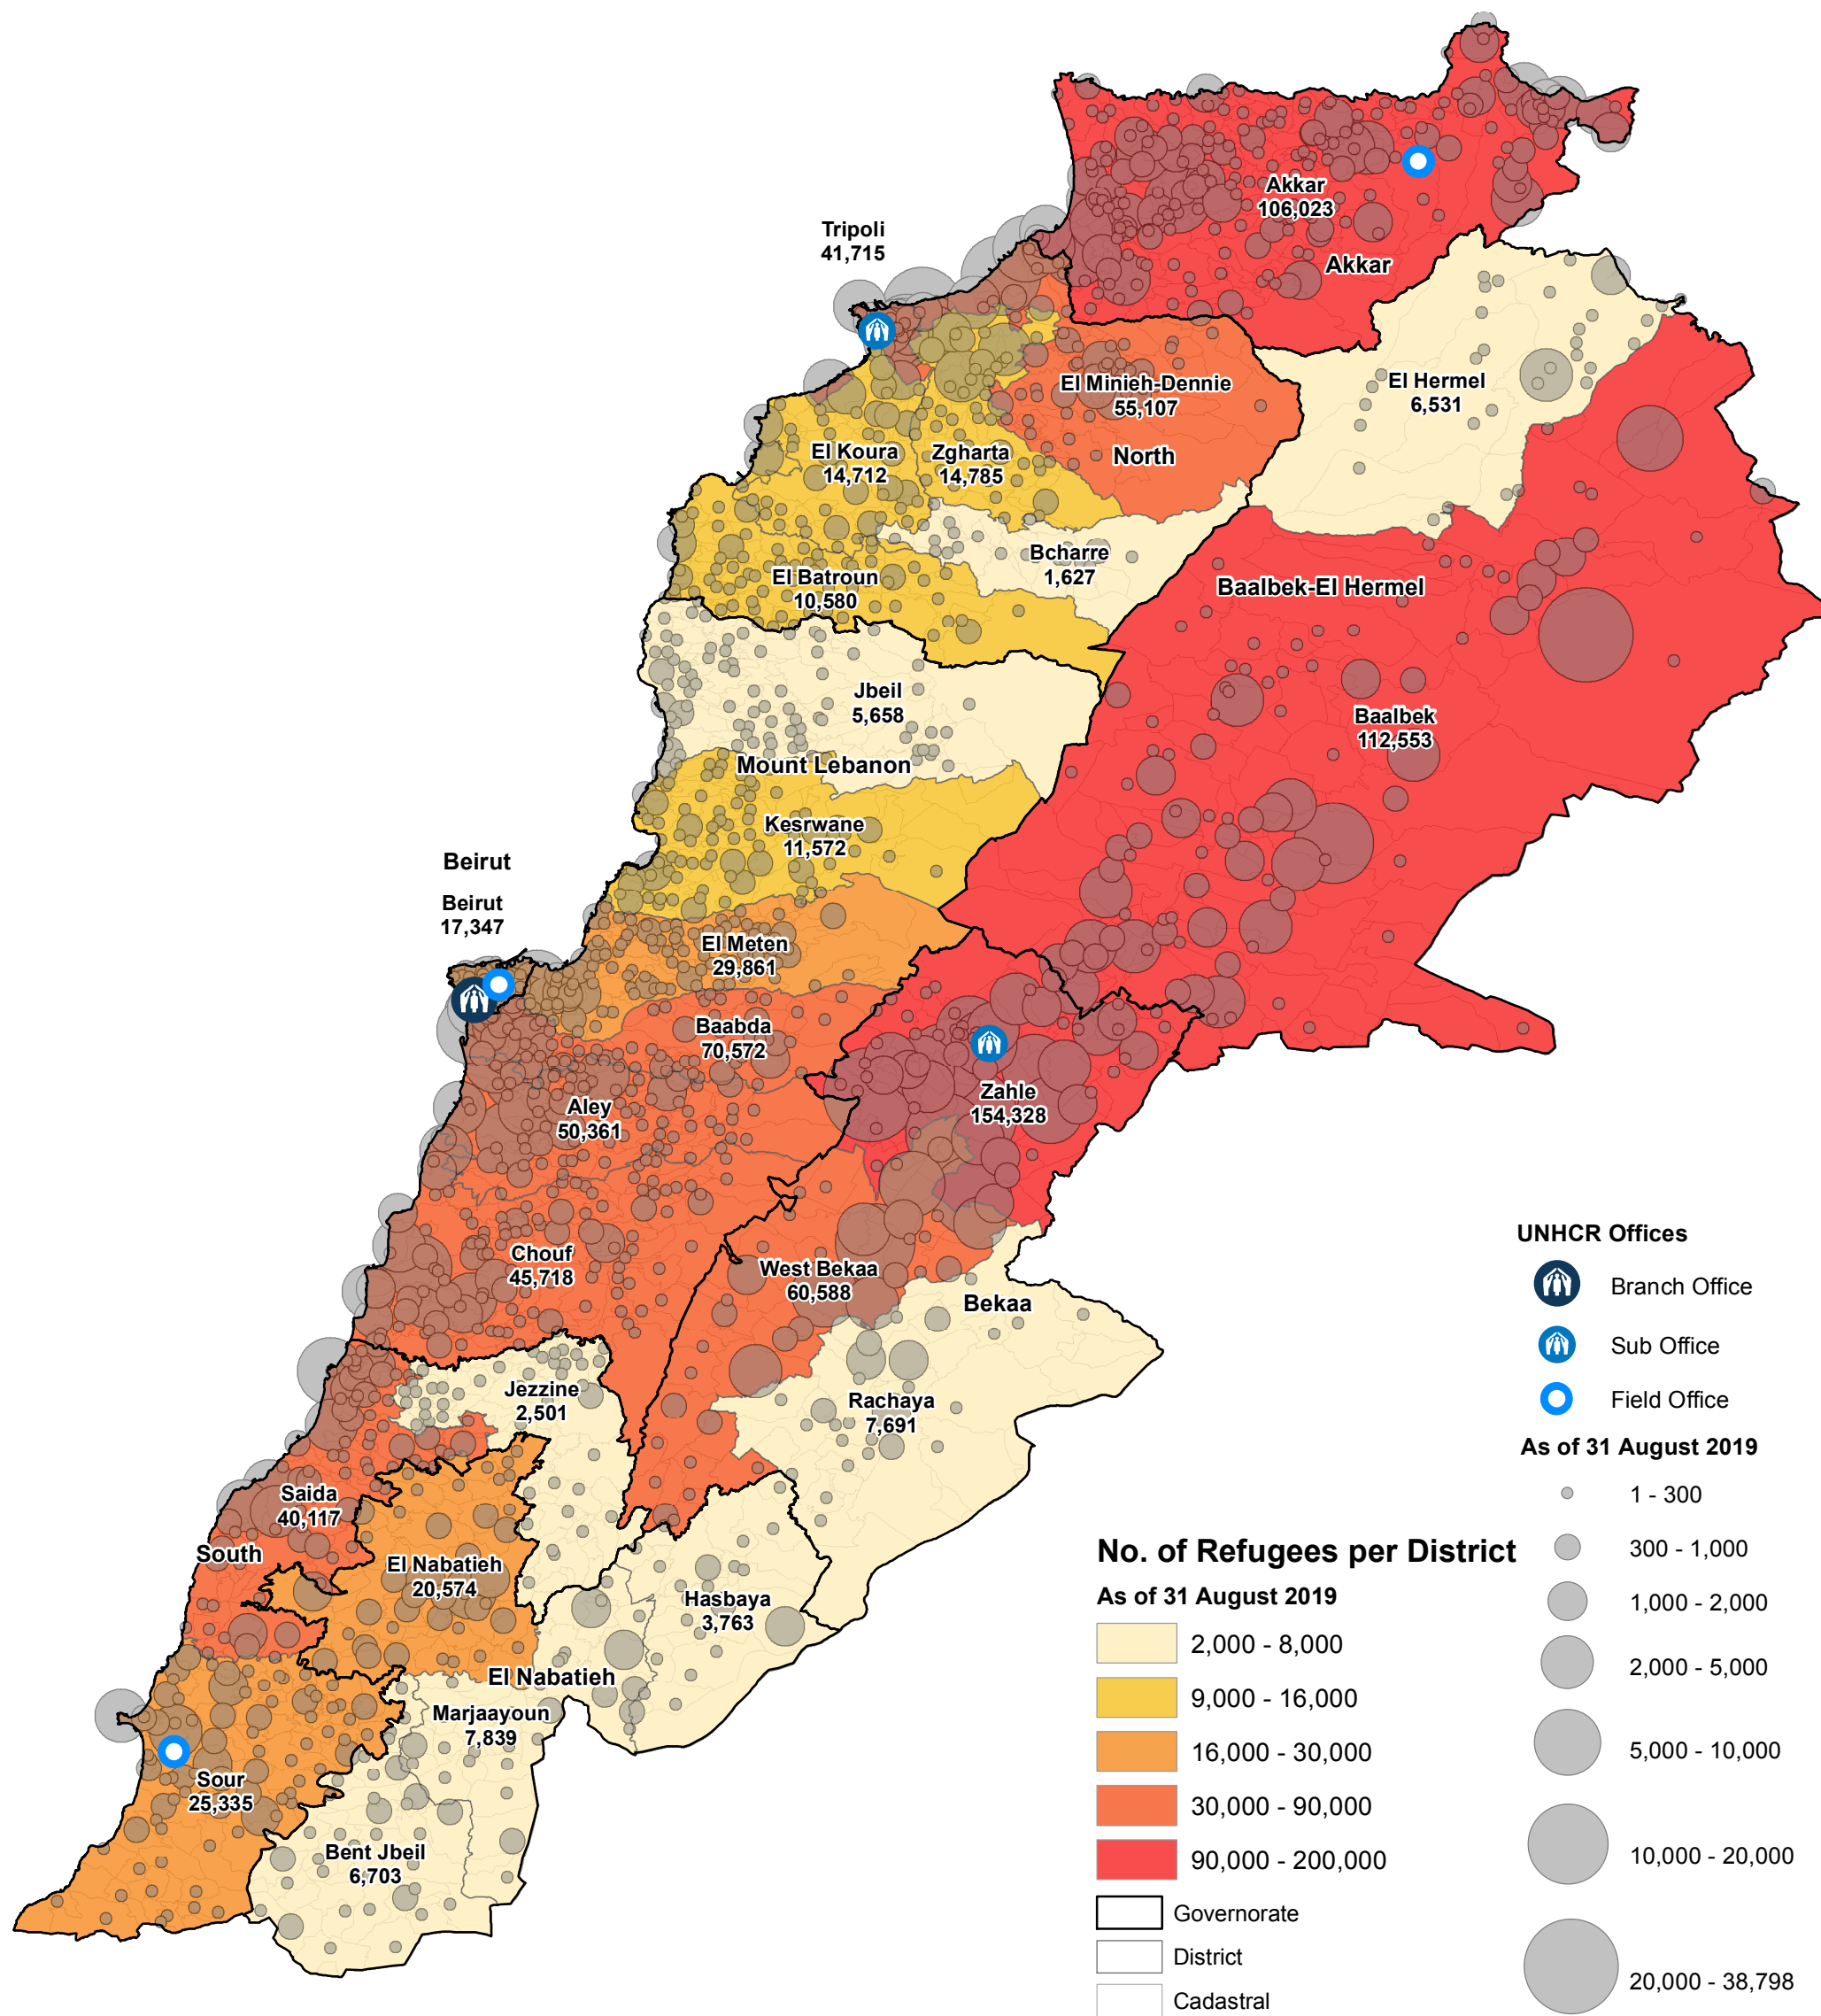

Total No. of Refugees **924,161**

This map has been produced by the Inter-Agency Information Management Unit of UNHCR based on maps and material provided by the Government of Lebanon for operational purposes. It does not constitute an official United Nations map. The designations employed and the presentation of material on this map do not imply the expression of any opinion whatsoever on the part of the Secretariat of the United Nations concerning the legal status of any country, territory, city or area or of its authorities, or concerning the delimitation of its frontiers or boundaries.

Data Sources:  
- Refugee population and location data by UNHCR as of 31 August 2019. For more information on refugee data, contact Diana El Habr at [elhabr@unhcr.org](mailto:elhabr@unhcr.org)

GIS and Mapping by UNHCR Lebanon. For further information on map, contact Jad Ghosn at [ghosn@unhcr.org](mailto:ghosn@unhcr.org) or Maroun Sader at [sader@unhcr.org](mailto:sader@unhcr.org)