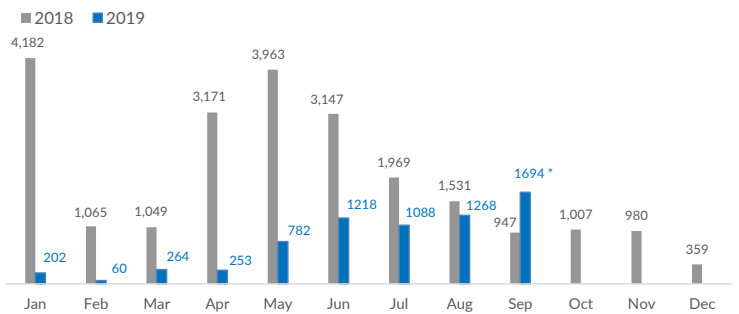

## Italy weekly snapshot - 22 Sep 2019

(The charts below are based on figures from the Italian Ministry of Interior and UNHCR estimates. All figures are provisional and subject to change)

<b>Total arrivals (1 Jan - 22 Sep 2019):</b>	<b>6,829</b>
Total arrivals (1 Jan - 22 Sep 2018):	20,946
<b>Total arrivals 1 Sep - 22 Sep 2019</b>	<b>1,694</b>
Total arrivals 1 Sep - 22 Sep 2018	869
<b>Average daily arrivals in September 2019 so far:</b>	<b>77</b>
Average daily arrivals in August 2019:	41

<b>Dead and missing in 2019 - Central Med (as of 22 Sep)</b>	<b>668</b>
Dead and missing in 2019 - Mediterranean Sea (as of 22 Sep)	952
<b>Dead and missing in 2018 - Central Med (as of 22 Sep)</b>	<b>1,246</b>
Dead and missing in 2018 - Mediterranean Sea (as of 22 Sep)	1,841
<b>Dead and missing in 2018 - Central Med</b>	<b>1,279</b>
Dead and missing in 2018 - Mediterranean Sea	2,277

**Estimated # of arrivals during the last seven days** **602**

(Based on arrivals or registration figures collected by UNHCR staff)

Mon, 16 Sep 2019	0
Tue, 17 Sep 2019	82
Wed, 18 Sep 2019	224
Thu, 19 Sep 2019	40
Fri, 20 Sep 2019	180
Sat, 21 Sep 2019	76
Sun, 22 Sep 2019	0

### Arrivals per month

\* (as of 22 Sep 2019)