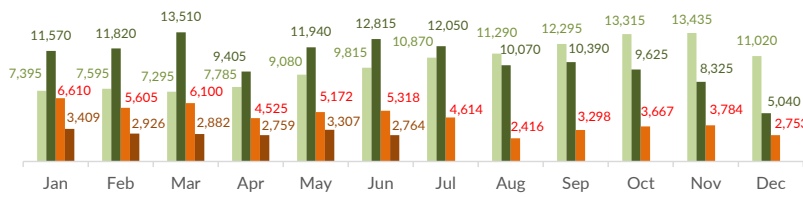

**Estimated # of arrivals during the last seven days** **602**

(Based on arrivals or registration figures collected by UNHCR staff)

Mon, 16 Sep 2019	0
Tue, 17 Sep 2019	82
Wed, 18 Sep 2019	224
Thu, 19 Sep 2019	40
Fri, 20 Sep 2019	180
Sat, 21 Sep 2019	76
Sun, 22 Sep 2019	0

### Arrivals per month

\* (as of 22 Sep 2019)

### Sea arrivals of last weeks

### Asylum applications

(Applications are not necessarily lodged by new arrivals)

■ 2016 ■ 2017 ■ 2018 ■ 2019