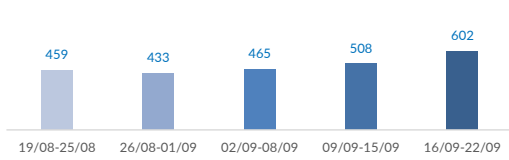

Sea arrivals of last weeks