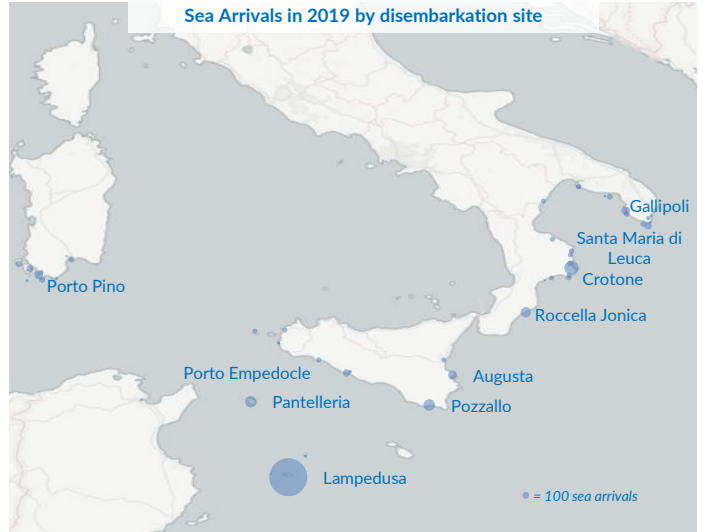

Italy weekly snapshot - 22 Sep 2019

(The charts below are based on figures from the Italian Ministry of Interior and UNHCR estimates. All figures are provisional and subject to change)

Total arrivals (1 Jan - 22 Sep 2019):	6,829
Total arrivals (1 Jan - 22 Sep 2018):	20,946
Total arrivals 1 Sep - 22 Sep 2019	1,694
Total arrivals 1 Sep - 22 Sep 2018	869
Average daily arrivals in September 2019 so far:	77
Average daily arrivals in August 2019:	41

Dead and missing in 2019 - Central Med (as of 22 Sep)	668
Dead and missing in 2019 - Mediterranean Sea (as of 22 Sep)	952
Dead and missing in 2018 - Central Med (as of 22 Sep)	1,246
Dead and missing in 2018 - Mediterranean Sea (as of 22 Sep)	1,841
Dead and missing in 2018 - Central Med	1,279
Dead and missing in 2018 - Mediterranean Sea	2,277

Estimated # of arrivals during the last seven days **602**

(Based on arrivals or registration figures collected by UNHCR staff)

Mon, 16 Sep 2019	0
Tue, 17 Sep 2019	82
Wed, 18 Sep 2019	224
Thu, 19 Sep 2019	40
Fri, 20 Sep 2019	180
Sat, 21 Sep 2019	76
Sun, 22 Sep 2019	0