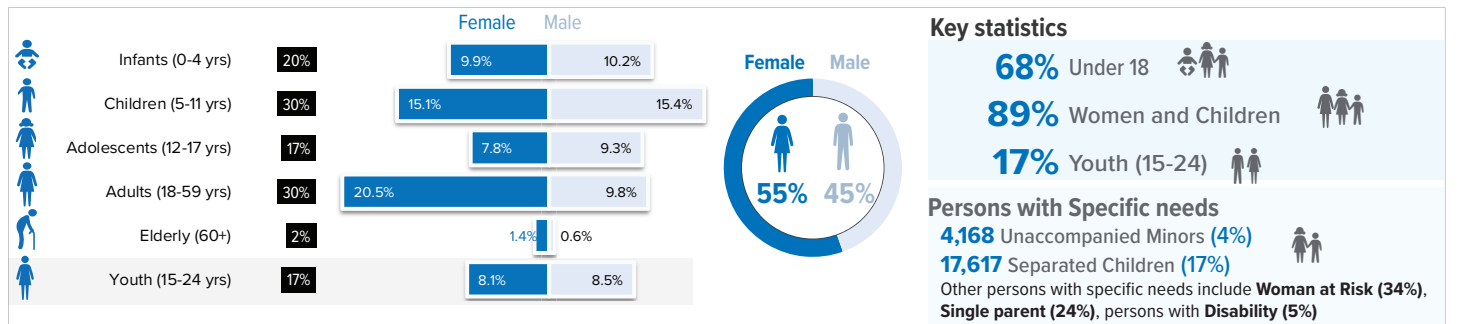

SOUTH SUDAN SITUATION

Refugee population in Gambella region | as of 30 September 2019

Age/Sex breakdown

Arrivals