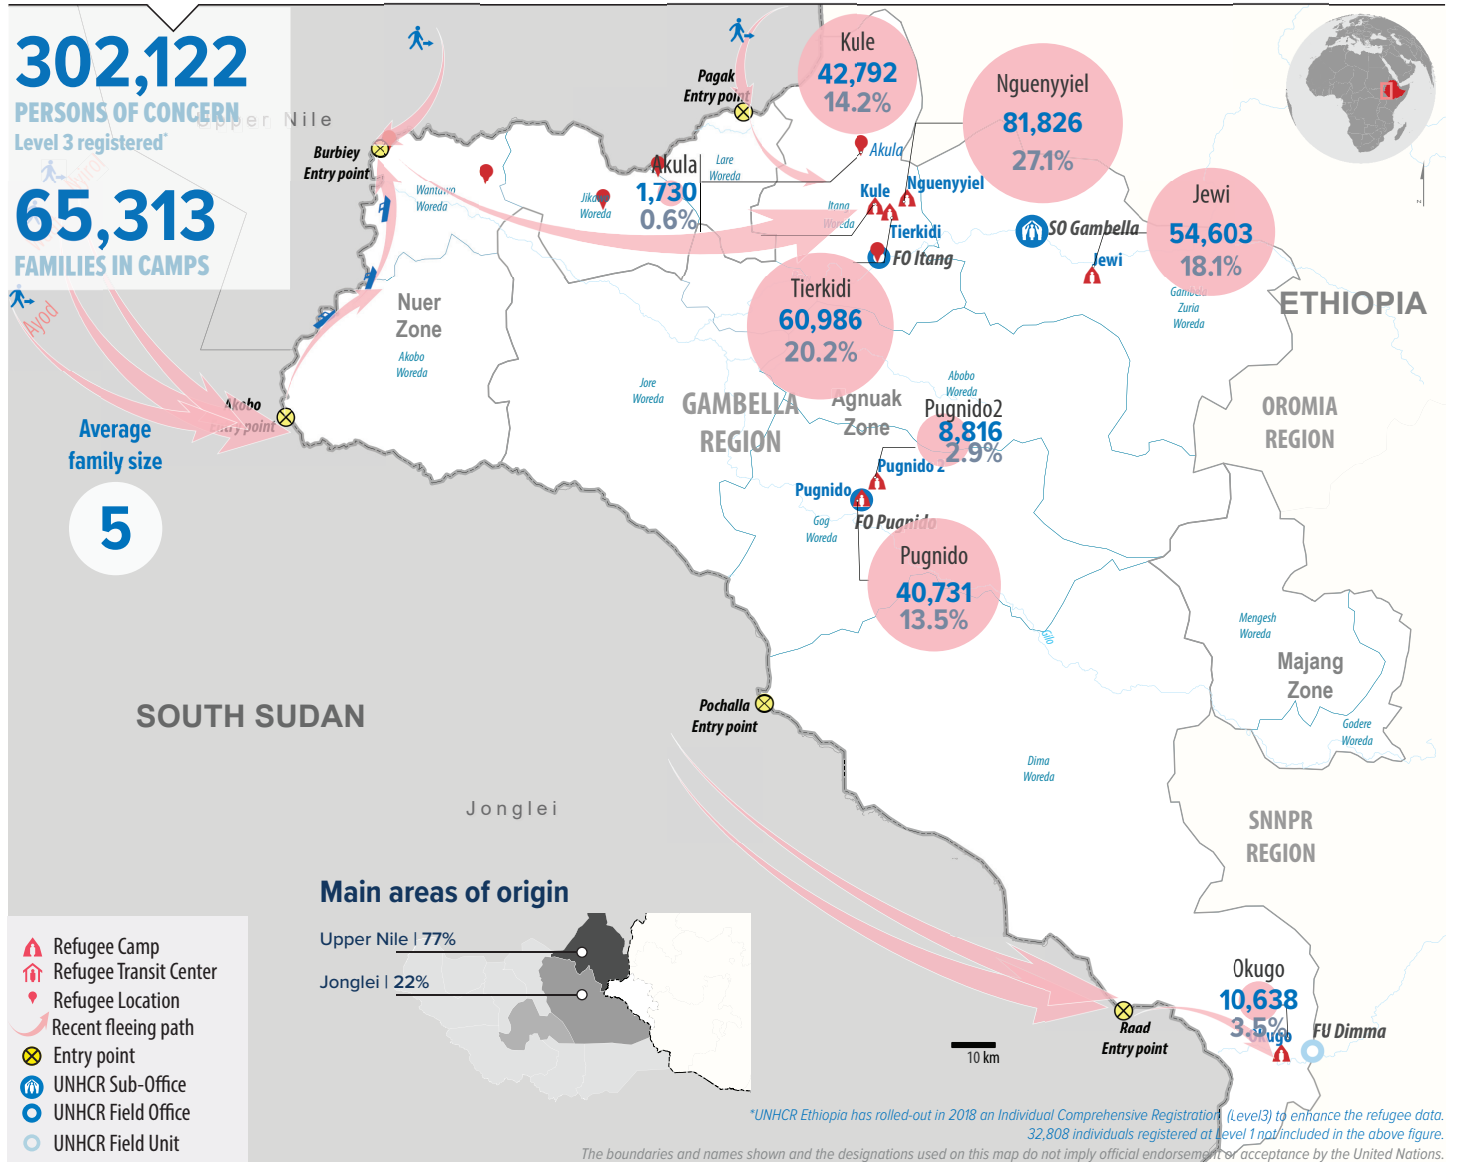

SOUTH SUDAN SITUATION

Refugee population in Gambella region | as of 30 September 2019

Age/Sex breakdown

Arrivals